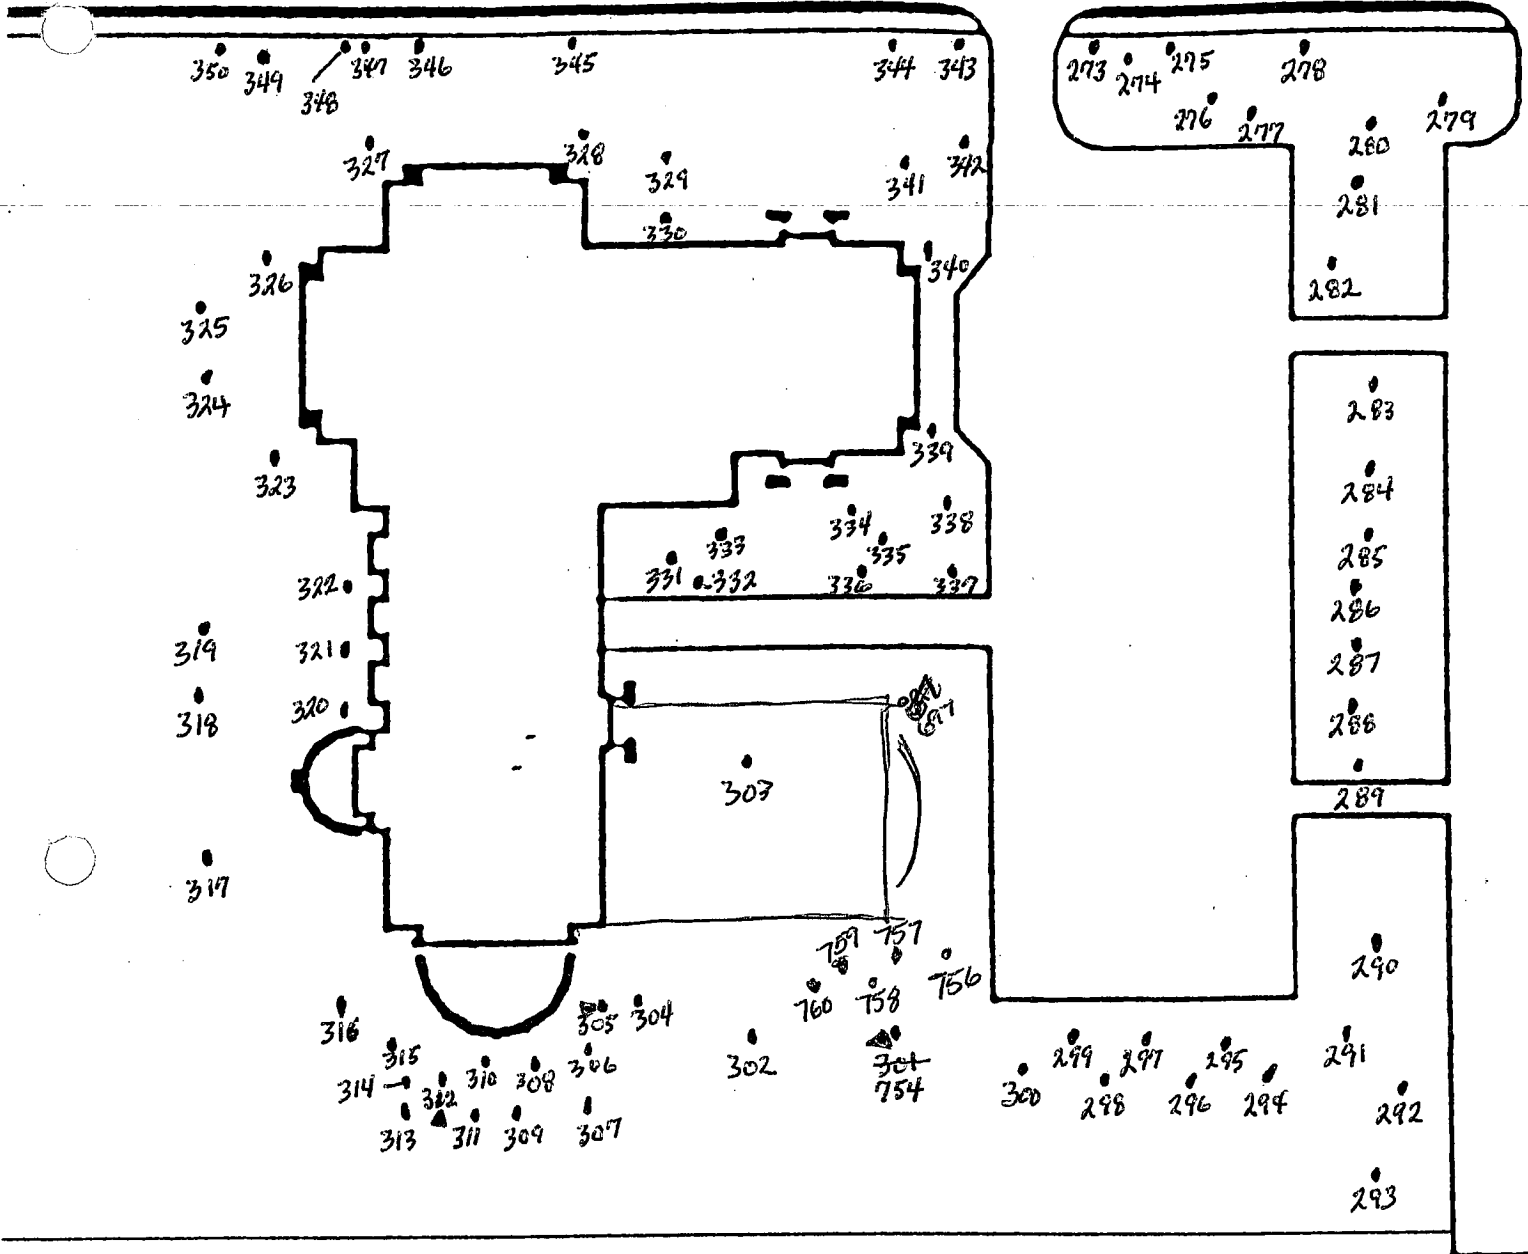

CAMPUS AVENUE

4

(4 Hours)

78 TREES

3/22/99

N →

#	species	location	dec	conf.	flow.	dbh	canopy	cable	to cab	haz.	deadw	remov	plant	tree w.	special	comments
330	Arbutus	W-Health	X			3	5									
331	Crab-Apple	NE-Health			X	3	6								DEDICATED	
332	"	"			X	3	6								" "	
333	"	"			X	3	6								" HERB "	
334	"	"			X	3	6								WISDOMING	
335	"	"			X	3	6								" "	
336	"	"			X	3	6								" "	
337	"	"			X	3	6									
338	"	"			X	3	6									
339	Hemlock	N "		X		3	6									
340	Hemlock	"		X		3	6									
341	^{BRACHEN} Magnolia	"			X	3	5						1998		DEDICATED	
342	Crab-Apple	"			X	3	6									
343	Hackberry	W "	X			18	45									
344	Hackberry	"	X			28	50				3					
345	Oak	"	X			36	60				3					
346	W-ASH	"	X			20	45				3					
347	W-ASH	"	X			36	45				3					
348	W-ASH	"	X			36	45				3					