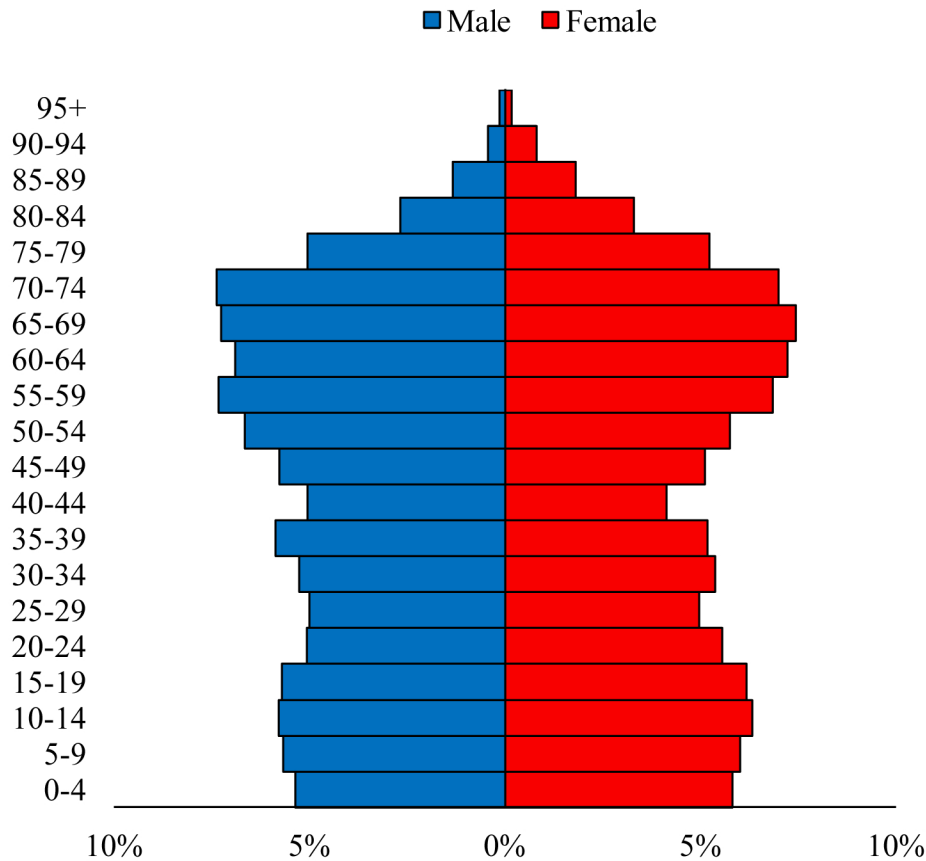

# Population Pyramids of Ohio by County

Vinton County Projected Population Pyramid, 2030

Ohio Projected Population Pyramid, 2030

**Go to:** <http://scripps.muohio.edu/content/population-pyramids-ohio-county-2010-2050> to download individual population pyramids (PDF, J-PEG, TIFF formats available).

**Note:** Population pyramids display % of populations by 5 years age groups.

**Citation:** Mehdizadeh, S., Ritchey, P. N., Tipsuk, P., & Yamashita, T. (2012). Population Pyramids of Ohio by County. Scripps Gerontology Center, Miami University, Oxford, OH.