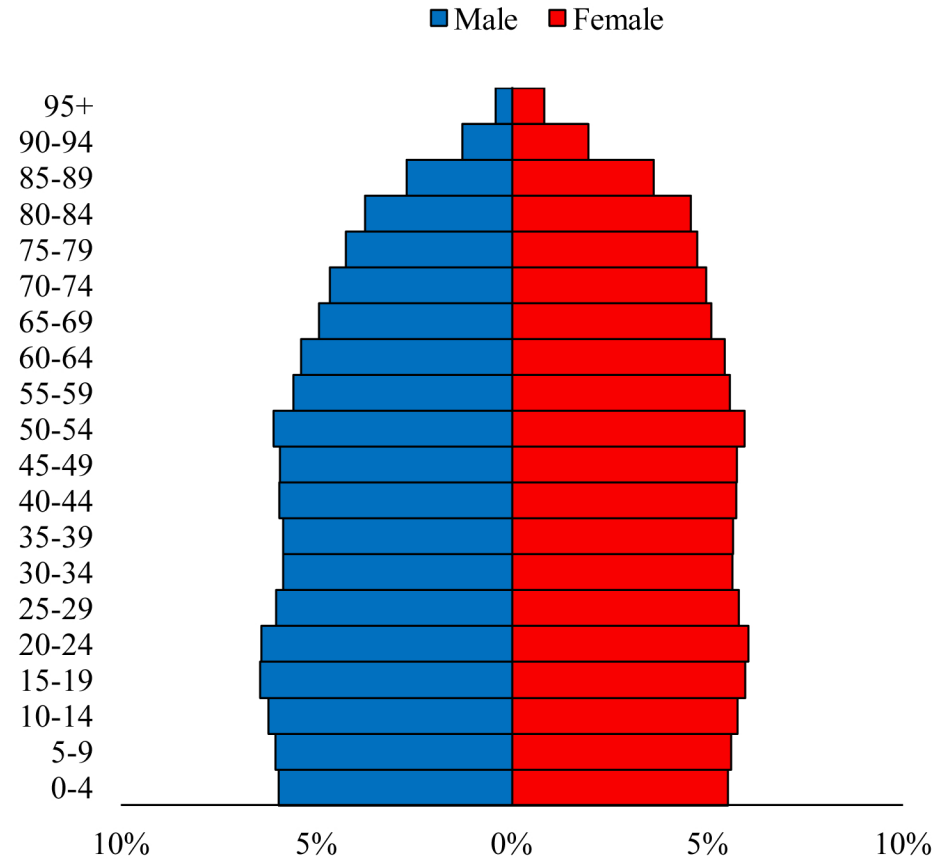

Population Pyramids of Ohio by County

Wood County Projected Population Pyramid, 2045

Ohio Projected Population Pyramid, 2045

Go to: <http://scripps.muohio.edu/content/population-pyramids-ohio-county-2010-2050> to download individual population pyramids (PDF, J-PEG, TIFF formats available).

Note: Population pyramids display % of populations by 5 years age groups.

Citation: Mehdizadeh, S., Ritchey, P. N., Tipsuk, P., & Yamashita, T. (2012). Population Pyramids of Ohio by County. Scripps Gerontology Center, Miami University, Oxford, OH.