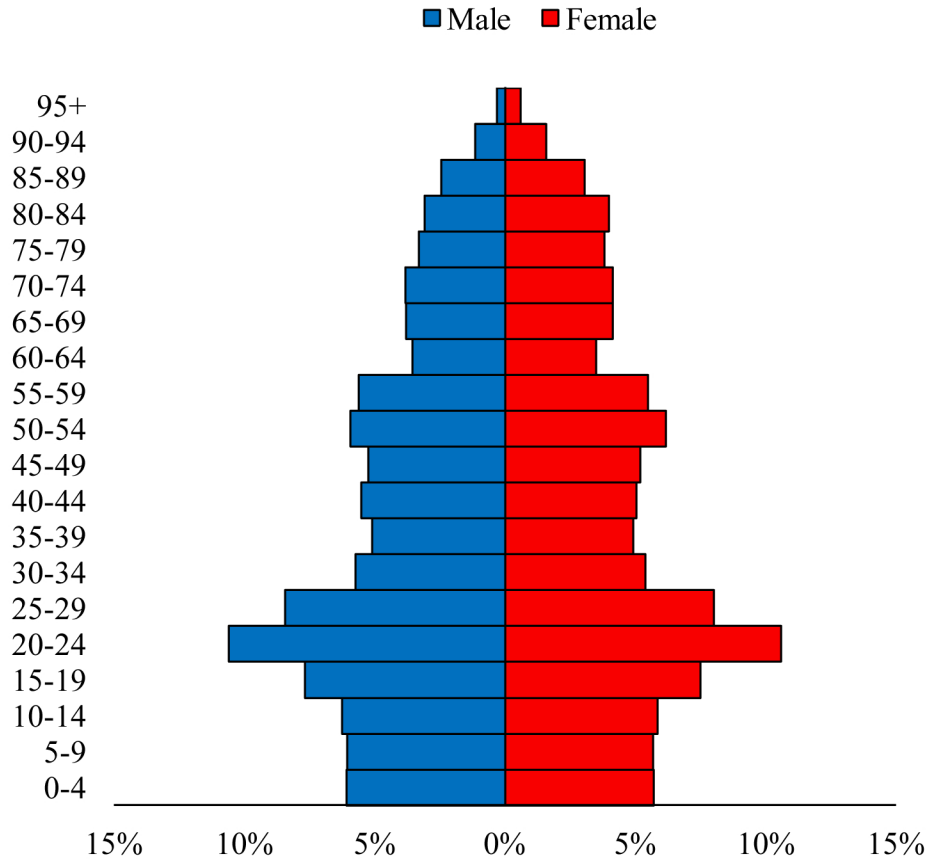

Population Pyramids of Ohio by County

Wood County Projected Population Pyramid, 2045

Ohio Projected Population Pyramid, 2045

Go to: <http://scripps.muohio.edu/content/population-pyramids-ohio-county-2010-2050> to download individual population pyramids (PDF, J-PEG, TIFF formats available).

Note: Population pyramids display % of populations by 5 years age groups.

Citation: Mehdizadeh, S., Ritchey, P. N., Tipsuk, P., & Yamashita, T. (2012). Population Pyramids of Ohio by County. Scripps Gerontology Center, Miami University, Oxford, OH.