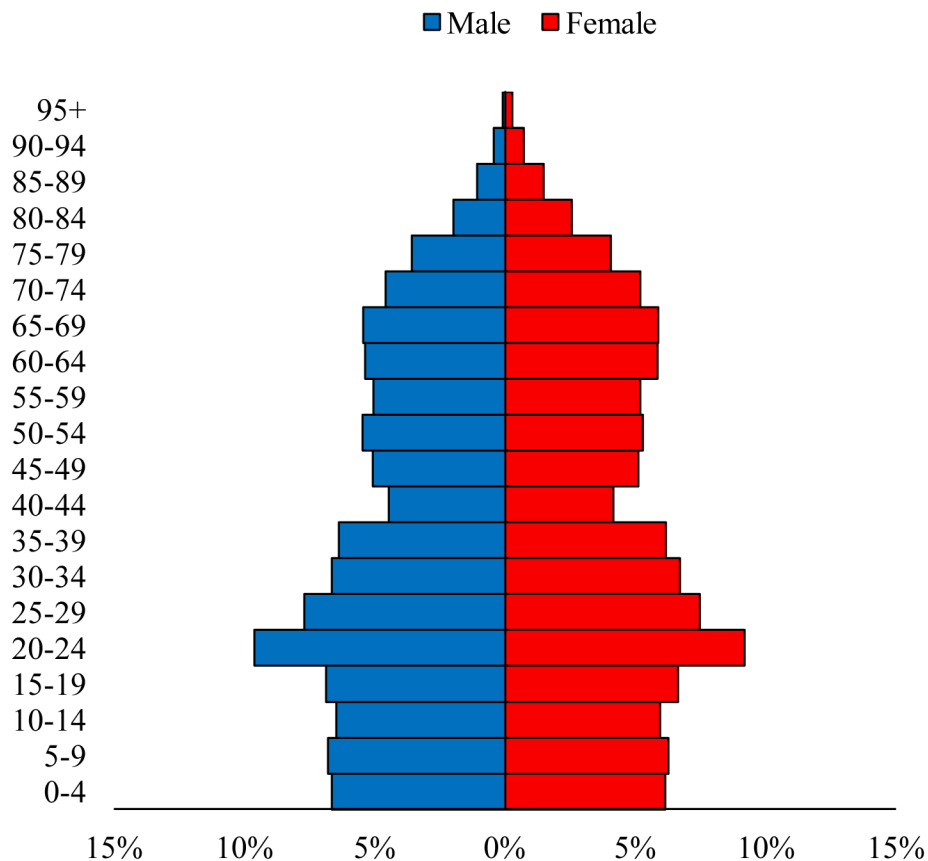

Population Pyramids of Ohio by County

Wood County Projected Population Pyramid, 2025

Ohio Projected Population Pyramid, 2025

Go to: <http://scripps.muohio.edu/content/population-pyramids-ohio-county-2010-2050> to download individual population pyramids (PDF, J-PEG, TIFF formats available).

Note: Population pyramids display % of populations by 5 years age groups.

Citation: Mehdizadeh, S., Ritchey, P. N., Tipsuk, P., & Yamashita, T. (2012). Population Pyramids of Ohio by County. Scripps Gerontology Center, Miami University, Oxford, OH.