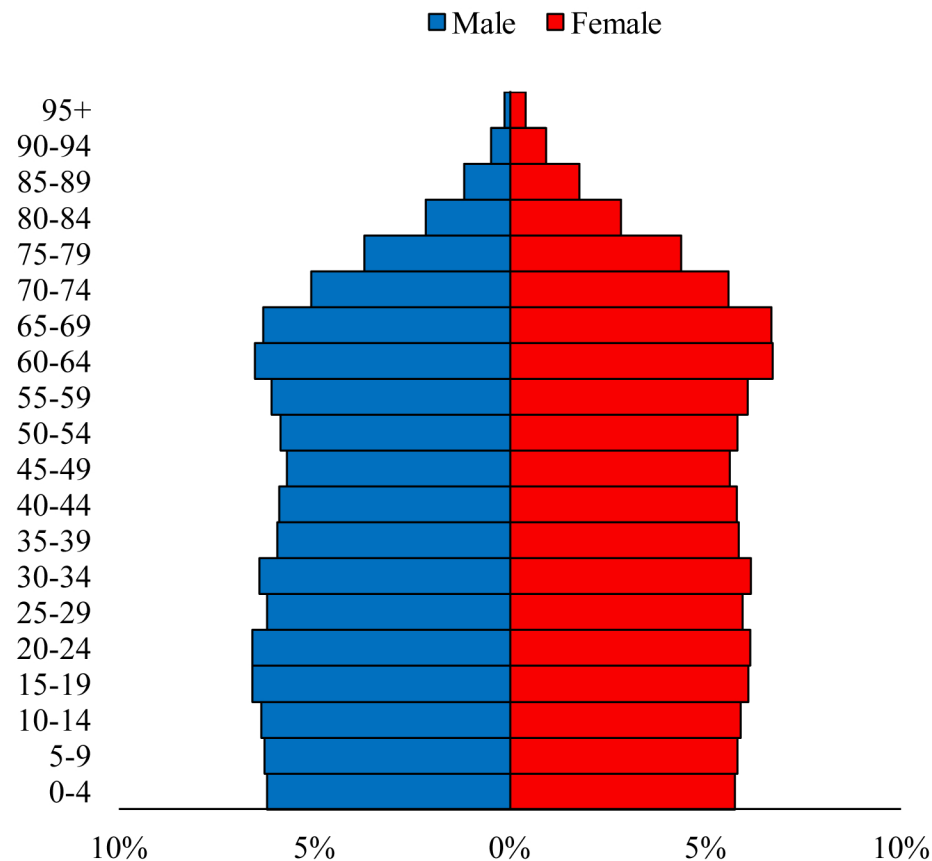

Population Pyramids of Ohio by County

Wood County Projected Population Pyramid, 2025

Ohio Projected Population Pyramid, 2025

Go to: <http://scripps.muohio.edu/content/population-pyramids-ohio-county-2010-2050> to download individual population pyramids (PDF, J-PEG, TIFF formats available).

Note: Population pyramids display % of populations by 5 years age groups.

Citation: Mehdizadeh, S., Ritchey, P. N., Tipsuk, P., & Yamashita, T. (2012). Population Pyramids of Ohio by County. Scripps Gerontology Center, Miami University, Oxford, OH.