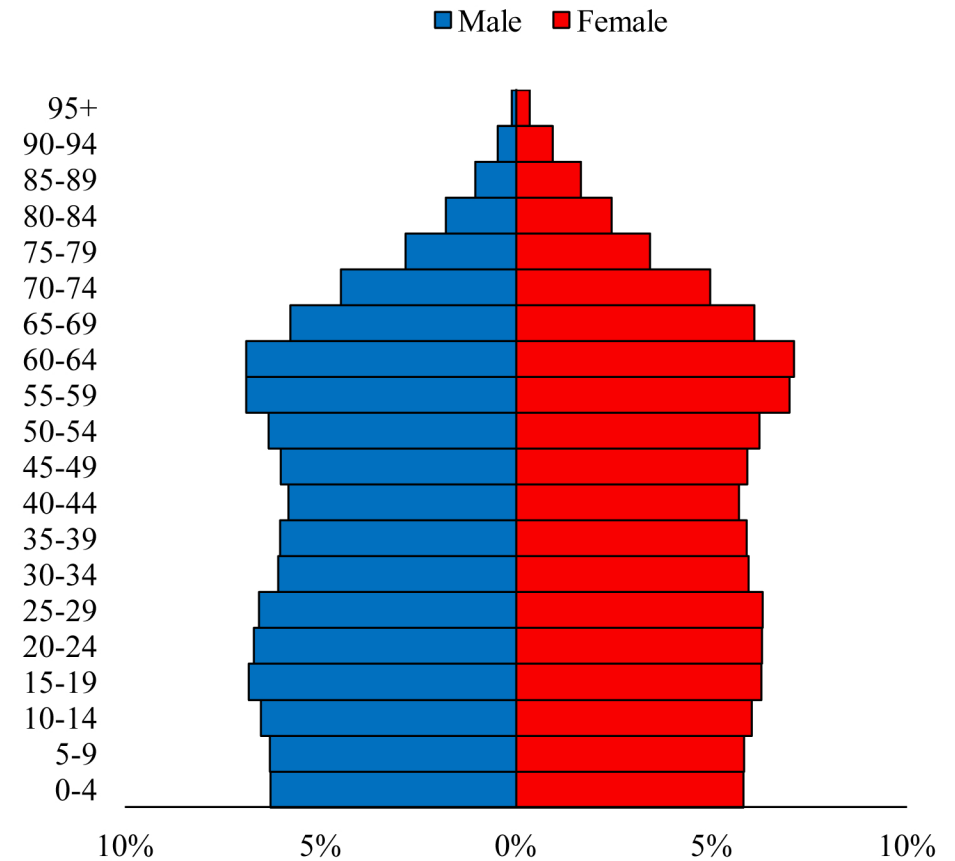

Population Pyramids of Ohio by County

Wood County Projected Population Pyramid, 2020

Ohio Projected Population Pyramid, 2020

Go to: <http://scripps.muohio.edu/content/population-pyramids-ohio-county-2010-2050> to download individual population pyramids (PDF, J-PEG, TIFF formats available).

Note: Population pyramids display % of populations by 5 years age groups.

Citation: Mehdizadeh, S., Ritchey, P. N., Tipsuk, P., & Yamashita, T. (2012). Population Pyramids of Ohio by County. Scripps Gerontology Center, Miami University, Oxford, OH.