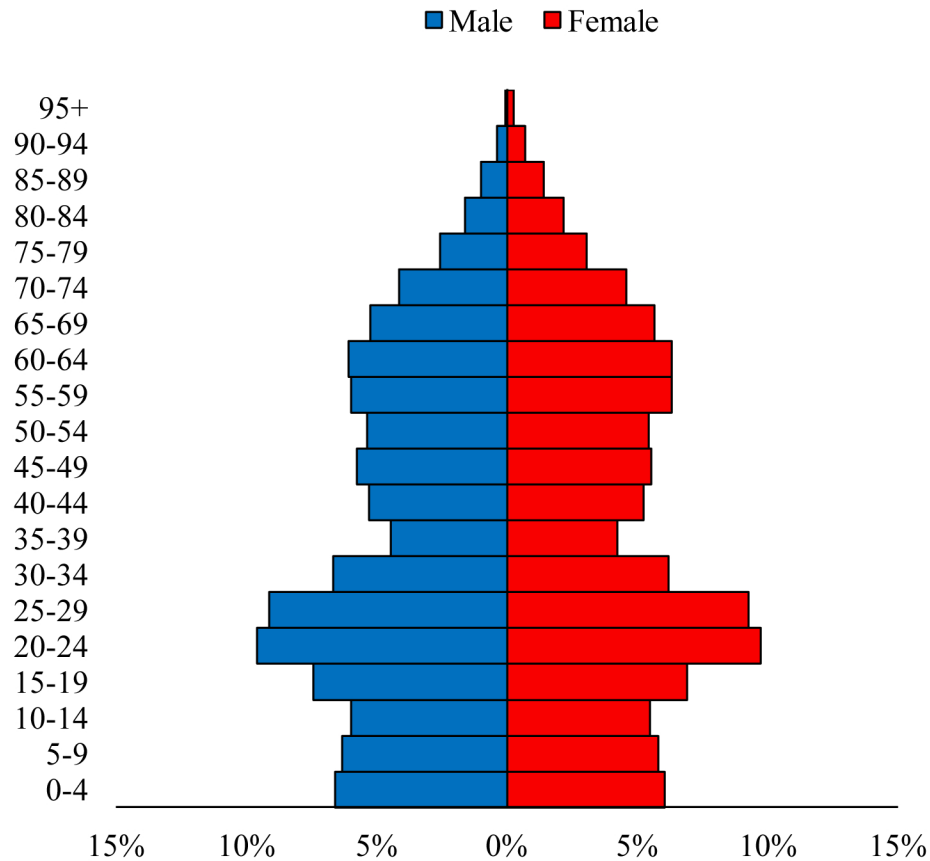

Population Pyramids of Ohio by County

Wood County Projected Population Pyramid, 2020

Ohio Projected Population Pyramid, 2020

Go to: <http://scripps.muohio.edu/content/population-pyramids-ohio-county-2010-2050> to download individual population pyramids (PDF, J-PEG, TIFF formats available).

Note: Population pyramids display % of populations by 5 years age groups.

Citation: Mehdizadeh, S., Ritchey, P. N., Tipsuk, P., & Yamashita, T. (2012). Population Pyramids of Ohio by County. Scripps Gerontology Center, Miami University, Oxford, OH.