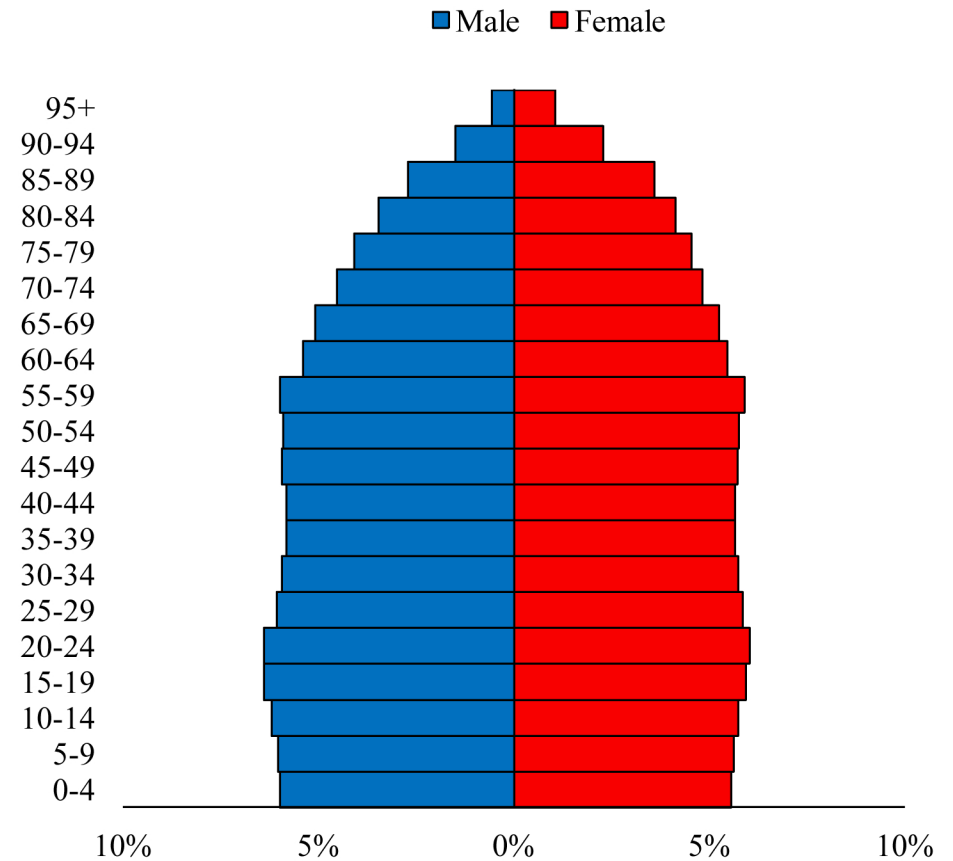

Population Pyramids of Ohio by County

Williams County Projected Population Pyramid, 2050

Ohio Projected Population Pyramid, 2050

Go to: <http://scripps.muohio.edu/content/population-pyramids-ohio-county-2010-2050> to download individual population pyramids (PDF, J-PEG, TIFF formats available).

Note: Population pyramids display % of populations by 5 years age groups.

Citation: Mehdizadeh, S., Ritchey, P. N., Tipsuk, P., & Yamashita, T. (2012). Population Pyramids of Ohio by County. Scripps Gerontology Center, Miami University, Oxford, OH.