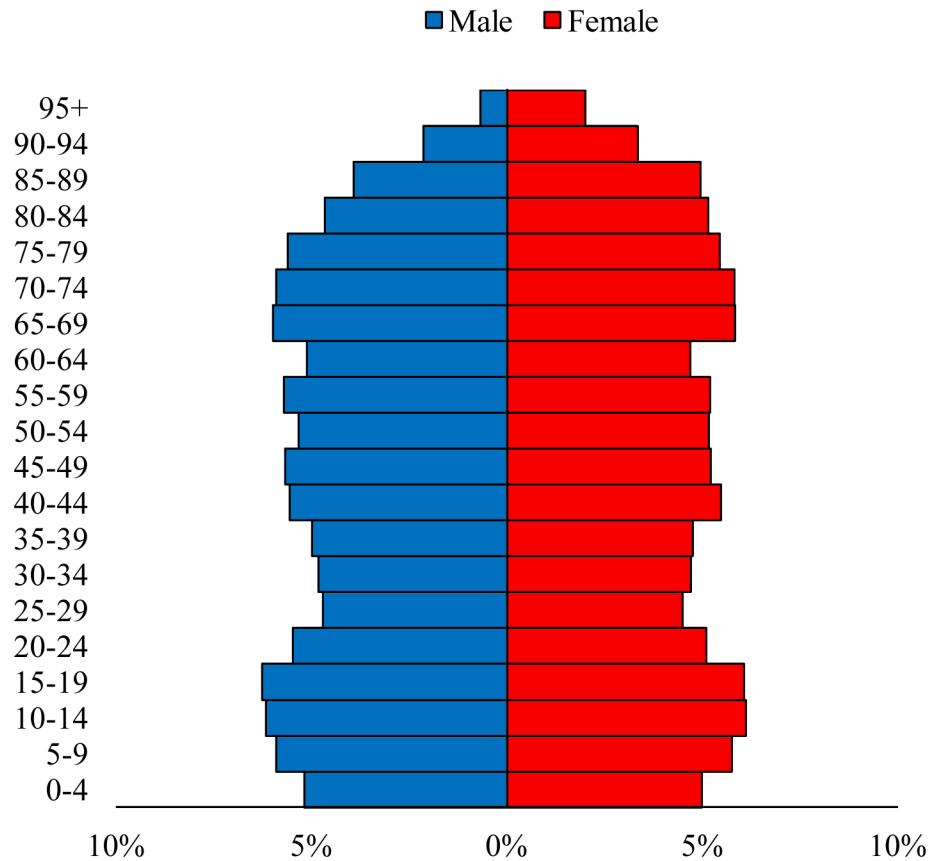

Population Pyramids of Ohio by County

Williams County Projected Population Pyramid, 2050

Ohio Projected Population Pyramid, 2050

Go to: <http://scripps.muohio.edu/content/population-pyramids-ohio-county-2010-2050> to download individual population pyramids (PDF, J-PEG, TIFF formats available).

Note: Population pyramids display % of populations by 5 years age groups.

Citation: Mehdizadeh, S., Ritchey, P. N., Tipsuk, P., & Yamashita, T. (2012). Population Pyramids of Ohio by County. Scripps Gerontology Center, Miami University, Oxford, OH.