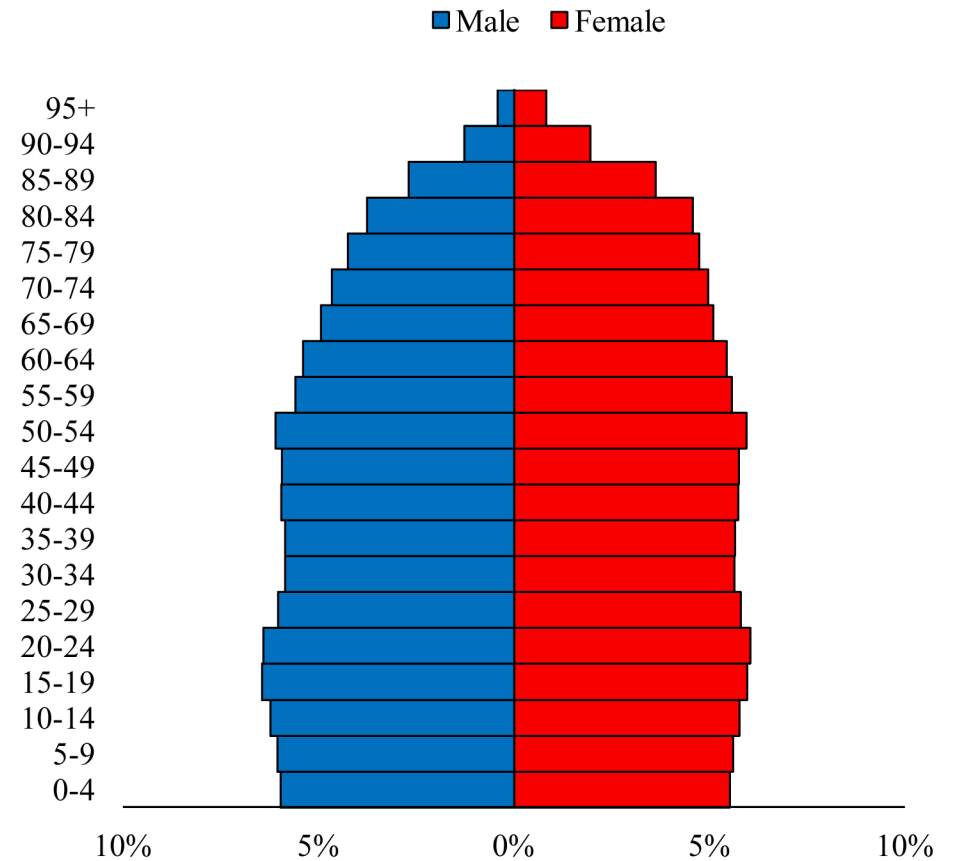

# Population Pyramids of Ohio by County

Williams County Projected Population Pyramid, 2045

Ohio Projected Population Pyramid, 2045

**Go to:** <http://scripps.muohio.edu/content/population-pyramids-ohio-county-2010-2050> to download individual population pyramids (PDF, J-PEG, TIFF formats available).

**Note:** Population pyramids display % of populations by 5 years age groups.

**Citation:** Mehdizadeh, S., Ritchey, P. N., Tipsuk, P., & Yamashita, T. (2012). Population Pyramids of Ohio by County. Scripps Gerontology Center, Miami University, Oxford, OH.