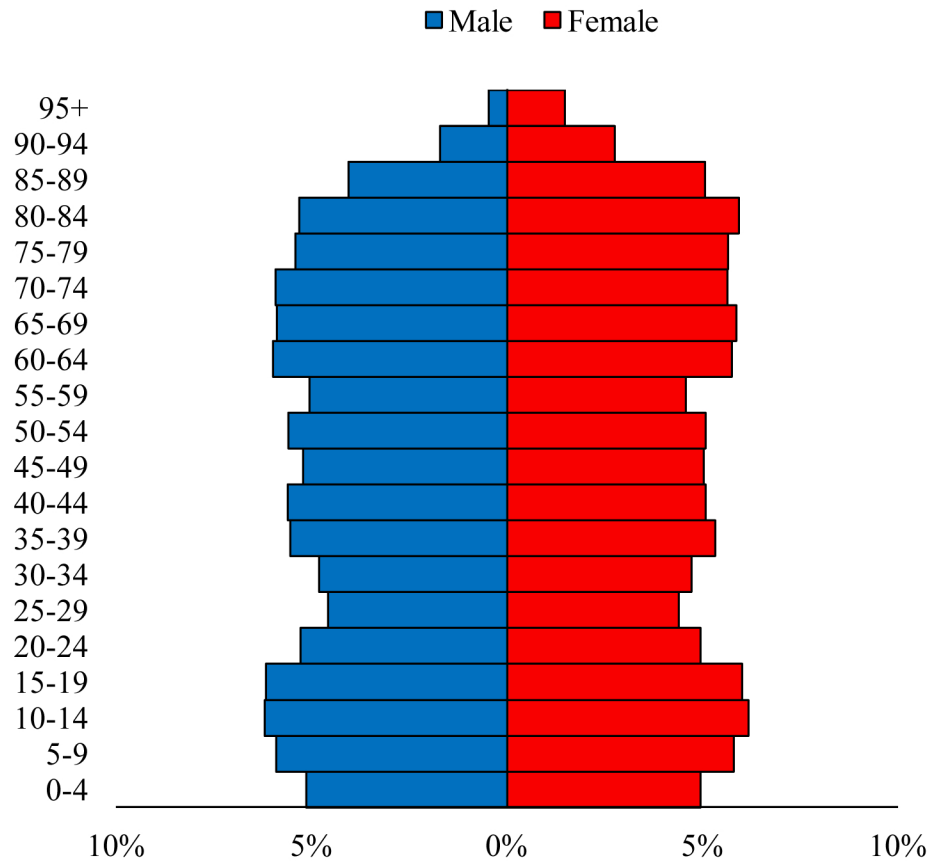

# Population Pyramids of Ohio by County

Williams County Projected Population Pyramid, 2045

Ohio Projected Population Pyramid, 2045

**Go to:** <http://scripps.muohio.edu/content/population-pyramids-ohio-county-2010-2050> to download individual population pyramids (PDF, J-PEG, TIFF formats available).

**Note:** Population pyramids display % of populations by 5 years age groups.

**Citation:** Mehdizadeh, S., Ritchey, P. N., Tipsuk, P., & Yamashita, T. (2012). Population Pyramids of Ohio by County. Scripps Gerontology Center, Miami University, Oxford, OH.