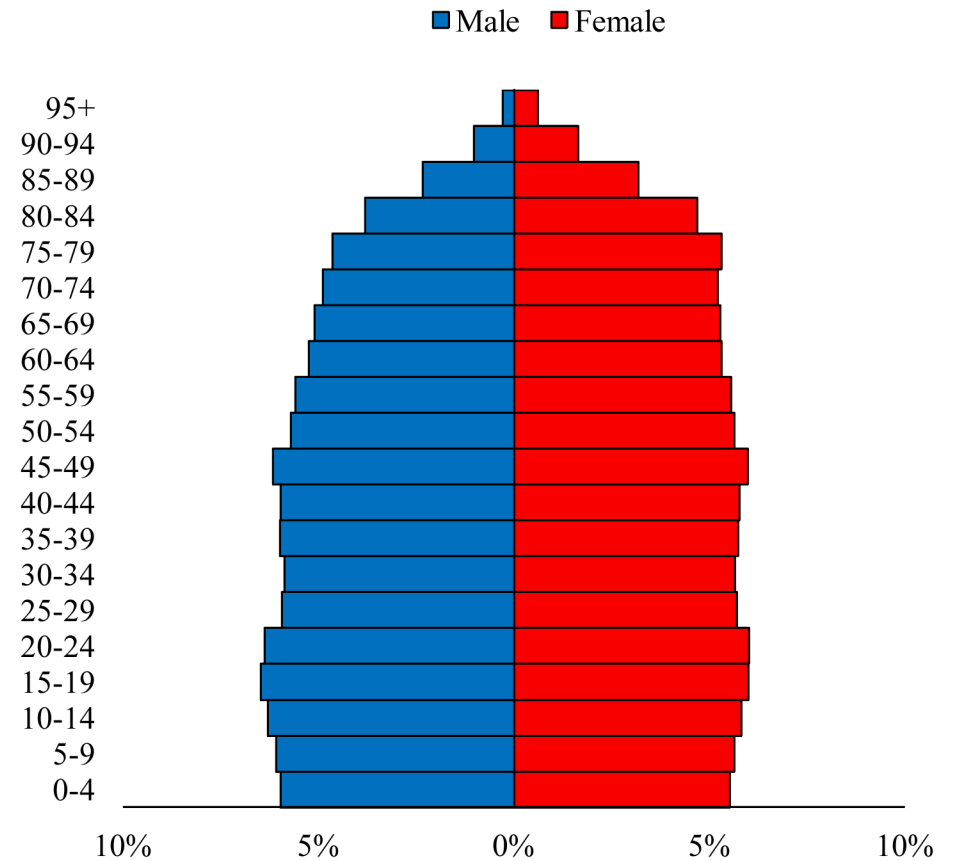

# Population Pyramids of Ohio by County

Williams County Projected Population Pyramid, 2040

Ohio Projected Population Pyramid, 2040

**Go to:** <http://scripps.muohio.edu/content/population-pyramids-ohio-county-2010-2050> to download individual population pyramids (PDF, J-PEG, TIFF formats available).

**Note:** Population pyramids display % of populations by 5 years age groups.

**Citation:** Mehdizadeh, S., Ritchey, P. N., Tipsuk, P., & Yamashita, T. (2012). Population Pyramids of Ohio by County. Scripps Gerontology Center, Miami University, Oxford, OH.