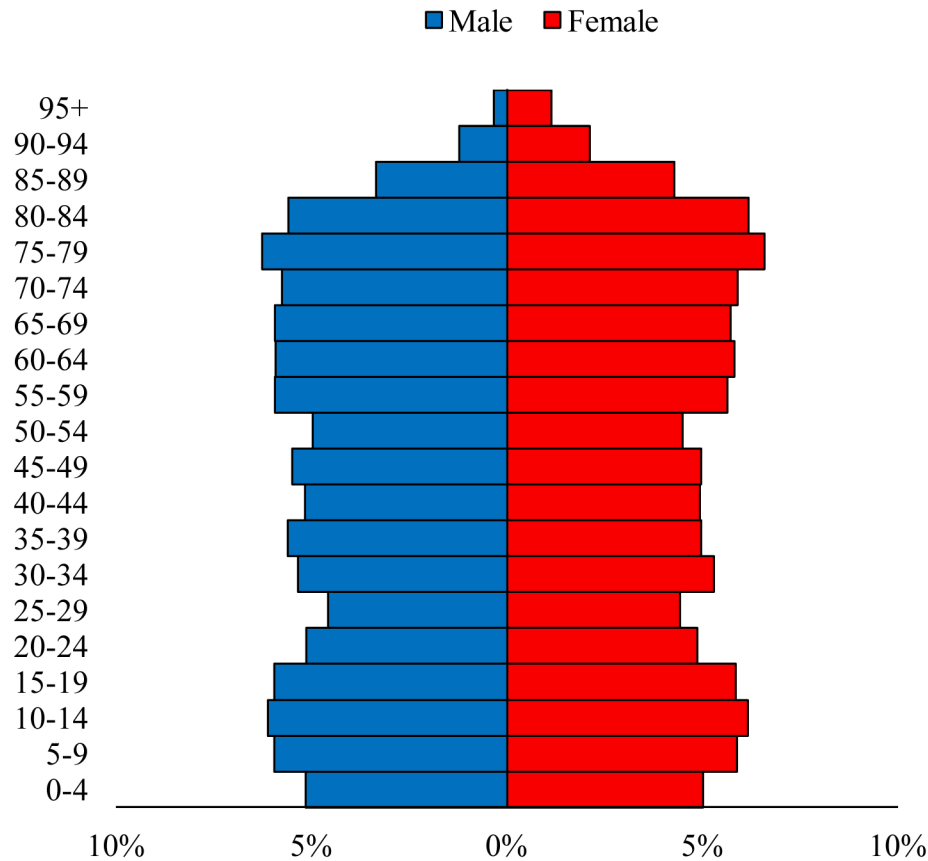

# Population Pyramids of Ohio by County

Williams County Projected Population Pyramid, 2040

Ohio Projected Population Pyramid, 2040

**Go to:** <http://scripps.muohio.edu/content/population-pyramids-ohio-county-2010-2050> to download individual population pyramids (PDF, J-PEG, TIFF formats available).

**Note:** Population pyramids display % of populations by 5 years age groups.

**Citation:** Mehdizadeh, S., Ritchey, P. N., Tipsuk, P., & Yamashita, T. (2012). Population Pyramids of Ohio by County. Scripps Gerontology Center, Miami University, Oxford, OH.