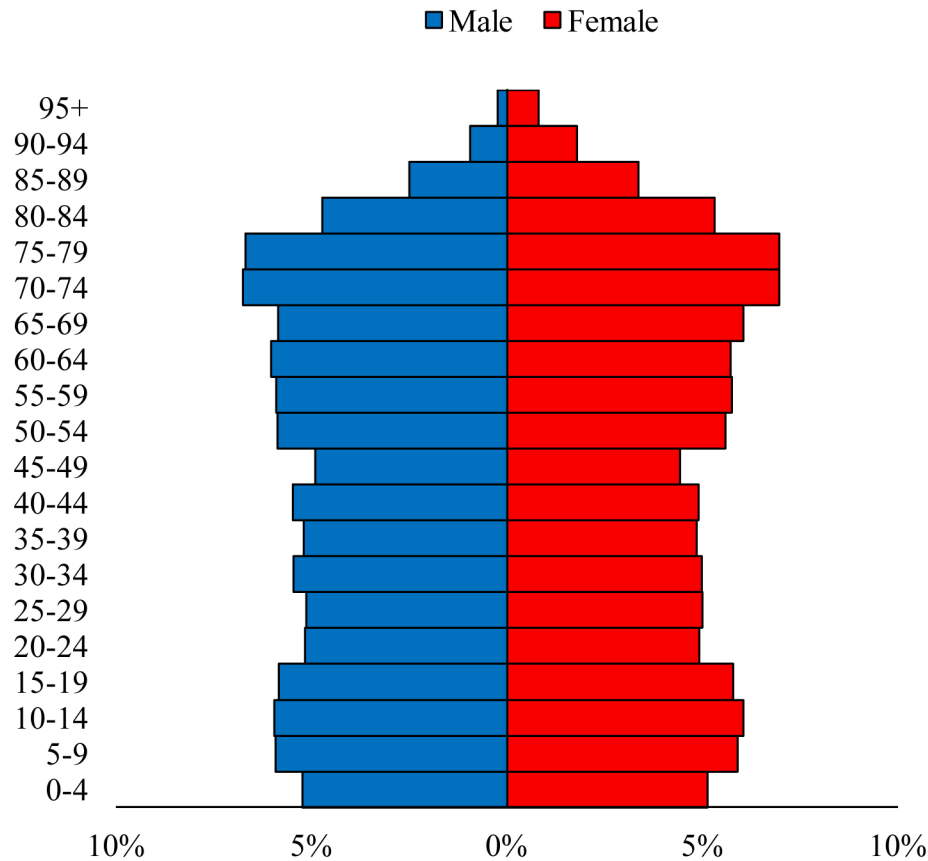

# Population Pyramids of Ohio by County

Williams County Projected Population Pyramid, 2035

Ohio Projected Population Pyramid, 2035

**Go to:** <http://scripps.muohio.edu/content/population-pyramids-ohio-county-2010-2050> to download individual population pyramids (PDF, J-PEG, TIFF formats available).

**Note:** Population pyramids display % of populations by 5 years age groups.

**Citation:** Mehdizadeh, S., Ritchey, P. N., Tipsuk, P., & Yamashita, T. (2012). Population Pyramids of Ohio by County. Scripps Gerontology Center, Miami University, Oxford, OH.