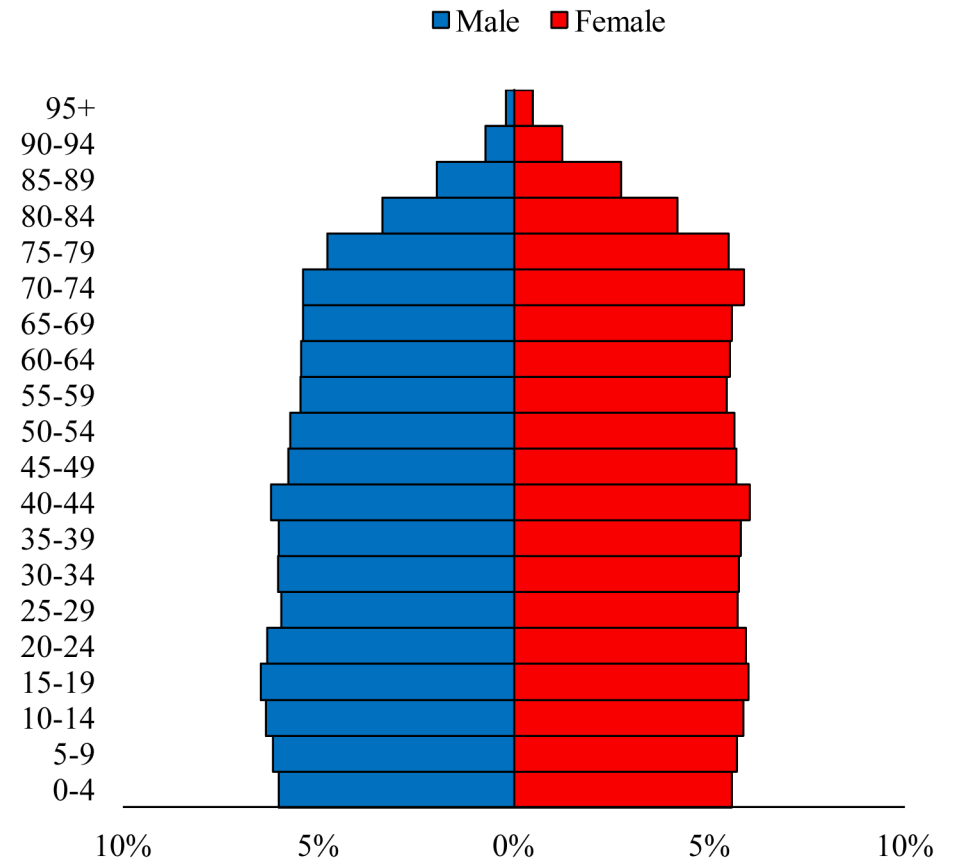

# Population Pyramids of Ohio by County

Williams County Projected Population Pyramid, 2035

Ohio Projected Population Pyramid, 2035

**Go to:** <http://scripps.muohio.edu/content/population-pyramids-ohio-county-2010-2050> to download individual population pyramids (PDF, J-PEG, TIFF formats available).

**Note:** Population pyramids display % of populations by 5 years age groups.

**Citation:** Mehdizadeh, S., Ritchey, P. N., Tipsuk, P., & Yamashita, T. (2012). Population Pyramids of Ohio by County. Scripps Gerontology Center, Miami University, Oxford, OH.