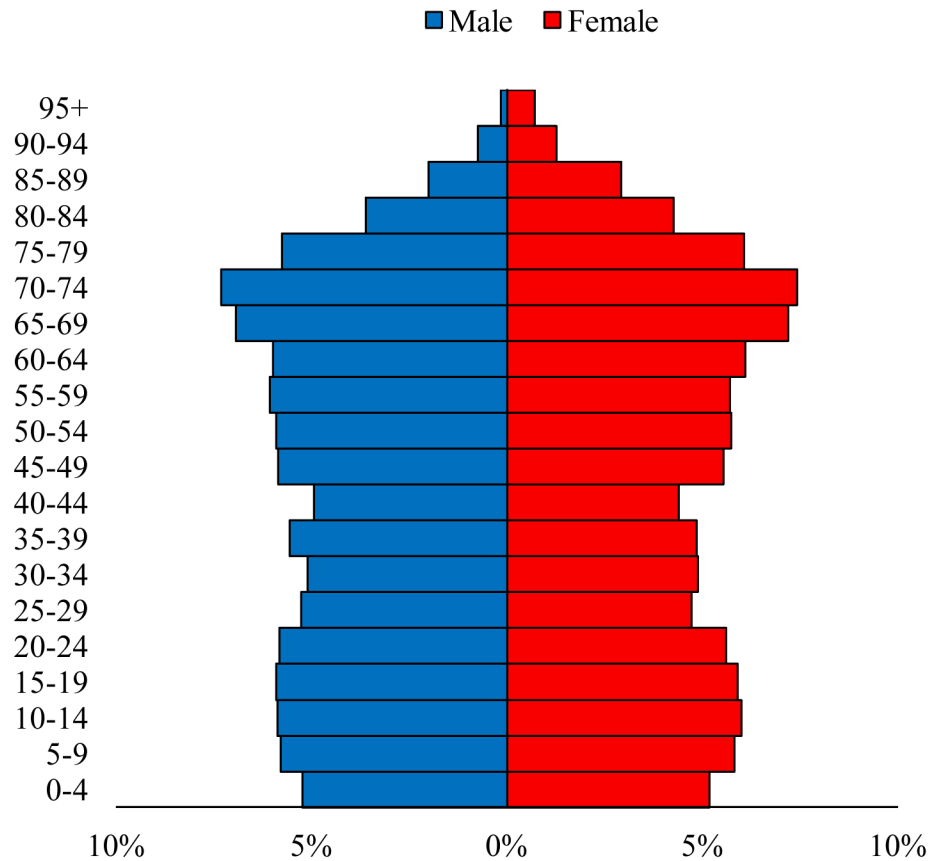

Population Pyramids of Ohio by County

Williams County Projected Population Pyramid, 2030

Ohio Projected Population Pyramid, 2030

Go to: <http://scripps.muohio.edu/content/population-pyramids-ohio-county-2010-2050> to download individual population pyramids (PDF, J-PEG, TIFF formats available).

Note: Population pyramids display % of populations by 5 years age groups.

Citation: Mehdizadeh, S., Ritchey, P. N., Tipsuk, P., & Yamashita, T. (2012). Population Pyramids of Ohio by County. Scripps Gerontology Center, Miami University, Oxford, OH.