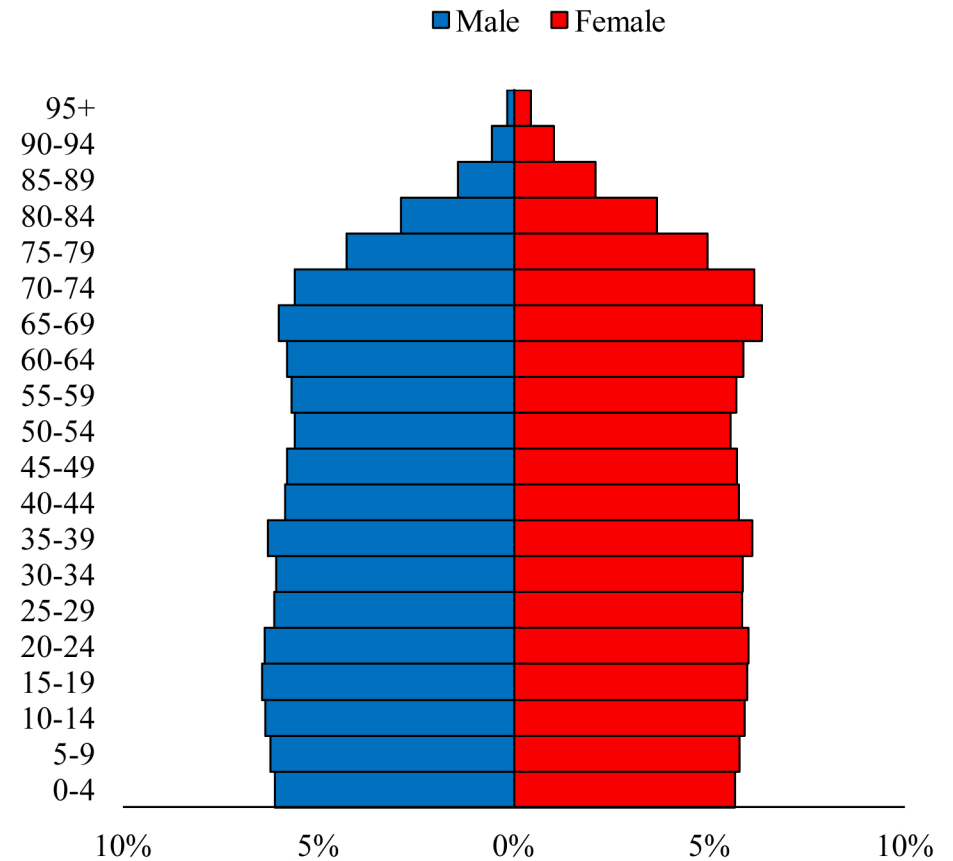

Population Pyramids of Ohio by County

Williams County Projected Population Pyramid, 2030

Ohio Projected Population Pyramid, 2030

Go to: <http://scripps.muohio.edu/content/population-pyramids-ohio-county-2010-2050> to download individual population pyramids (PDF, J-PEG, TIFF formats available).

Note: Population pyramids display % of populations by 5 years age groups.

Citation: Mehdizadeh, S., Ritchey, P. N., Tipsuk, P., & Yamashita, T. (2012). Population Pyramids of Ohio by County. Scripps Gerontology Center, Miami University, Oxford, OH.