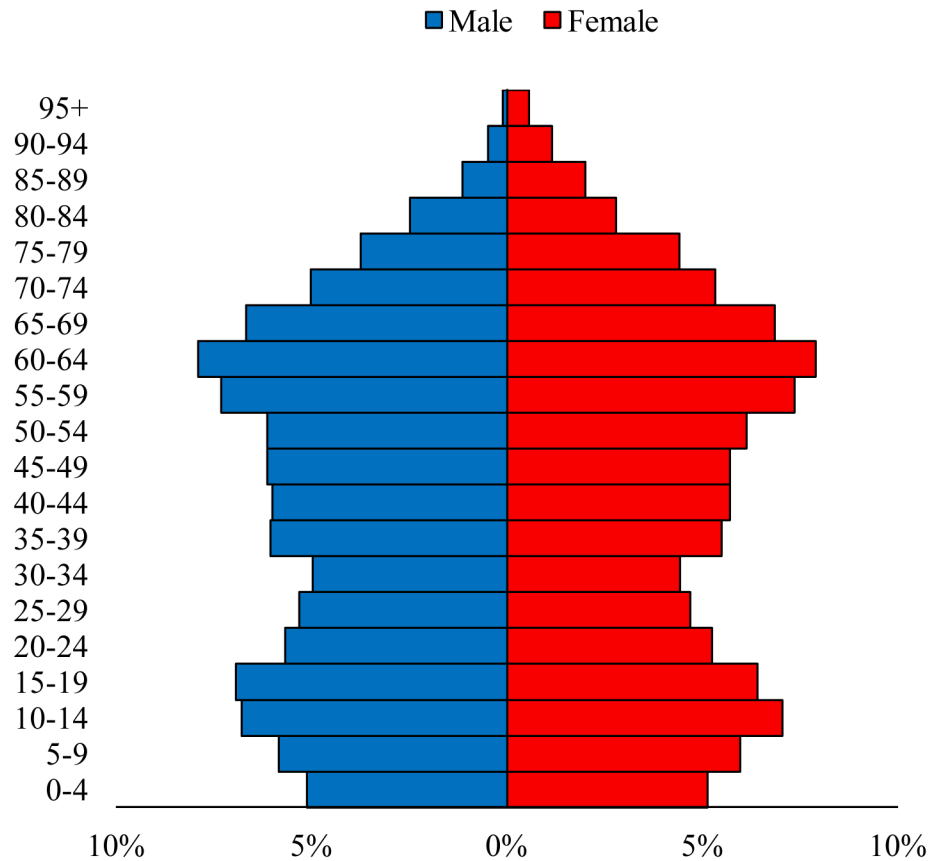

# Population Pyramids of Ohio by County

Williams County Projected Population Pyramid, 2020

Ohio Projected Population Pyramid, 2020

**Go to:** <http://scripps.muohio.edu/content/population-pyramids-ohio-county-2010-2050> to download individual population pyramids (PDF, J-PEG, TIFF formats available).

**Note:** Population pyramids display % of populations by 5 years age groups.

**Citation:** Mehdizadeh, S., Ritchey, P. N., Tipsuk, P., & Yamashita, T. (2012). Population Pyramids of Ohio by County. Scripps Gerontology Center, Miami University, Oxford, OH.