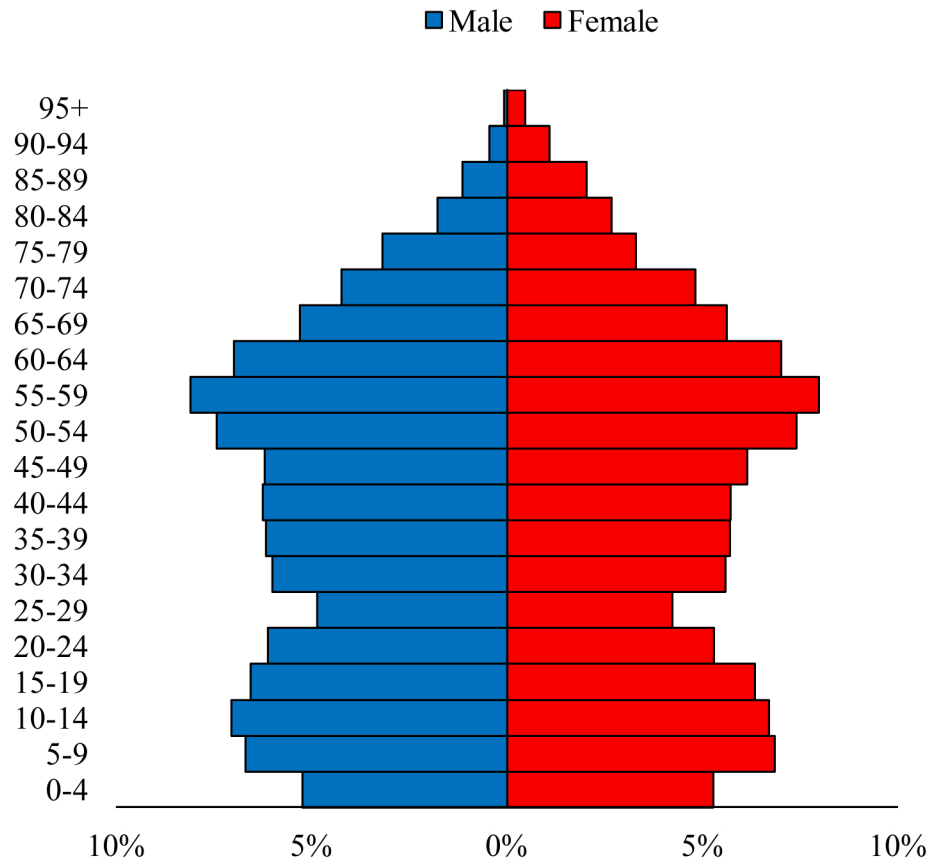

Population Pyramids of Ohio by County

Williams County Projected Population Pyramid, 2015

Ohio Projected Population Pyramid, 2015

Go to: <http://scripps.muohio.edu/content/population-pyramids-ohio-county-2010-2050> to download individual population pyramids (PDF, J-PEG, TIFF formats available).

Note: Population pyramids display % of populations by 5 years age groups.

Citation: Mehdizadeh, S., Ritchey, P. N., Tipsuk, P., & Yamashita, T. (2012). Population Pyramids of Ohio by County. Scripps Gerontology Center, Miami University, Oxford, OH.