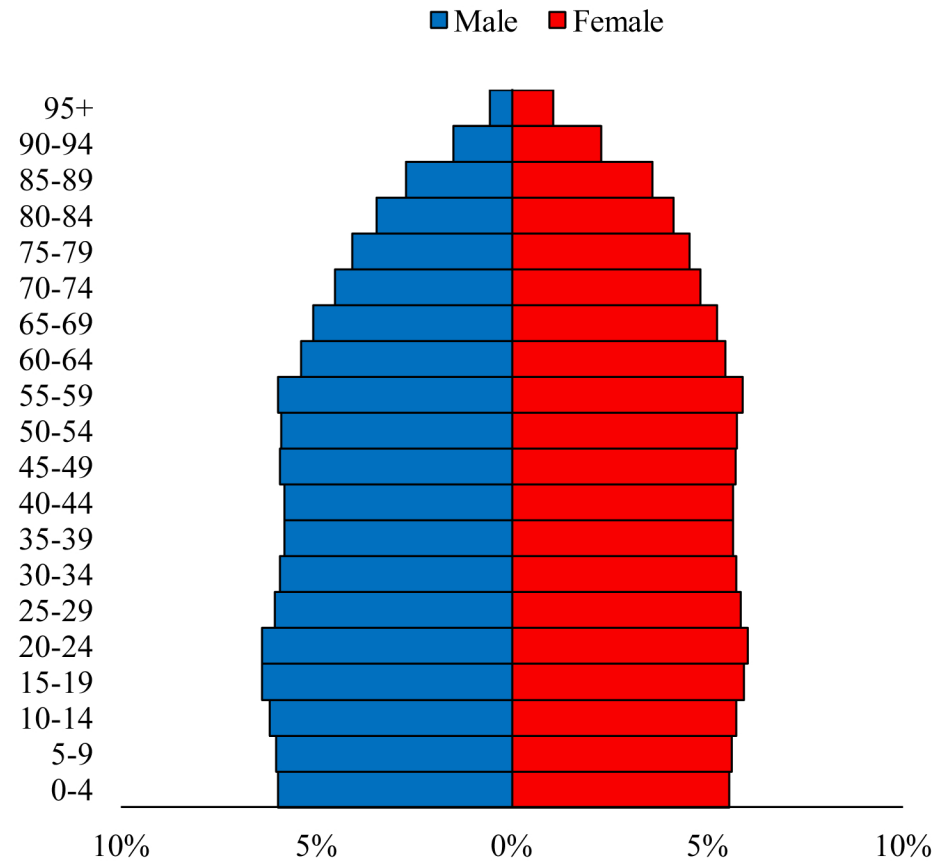

Population Pyramids of Ohio by County

Wayne County Projected Population Pyramid, 2050

Ohio Projected Population Pyramid, 2050

Go to: <http://scripps.muohio.edu/content/population-pyramids-ohio-county-2010-2050> to download individual population pyramids (PDF, J-PEG, TIFF formats available).

Note: Population pyramids display % of populations by 5 years age groups.

Citation: Mehdizadeh, S., Ritchey, P. N., Tipsuk, P., & Yamashita, T. (2012). Population Pyramids of Ohio by County. Scripps Gerontology Center, Miami University, Oxford, OH.