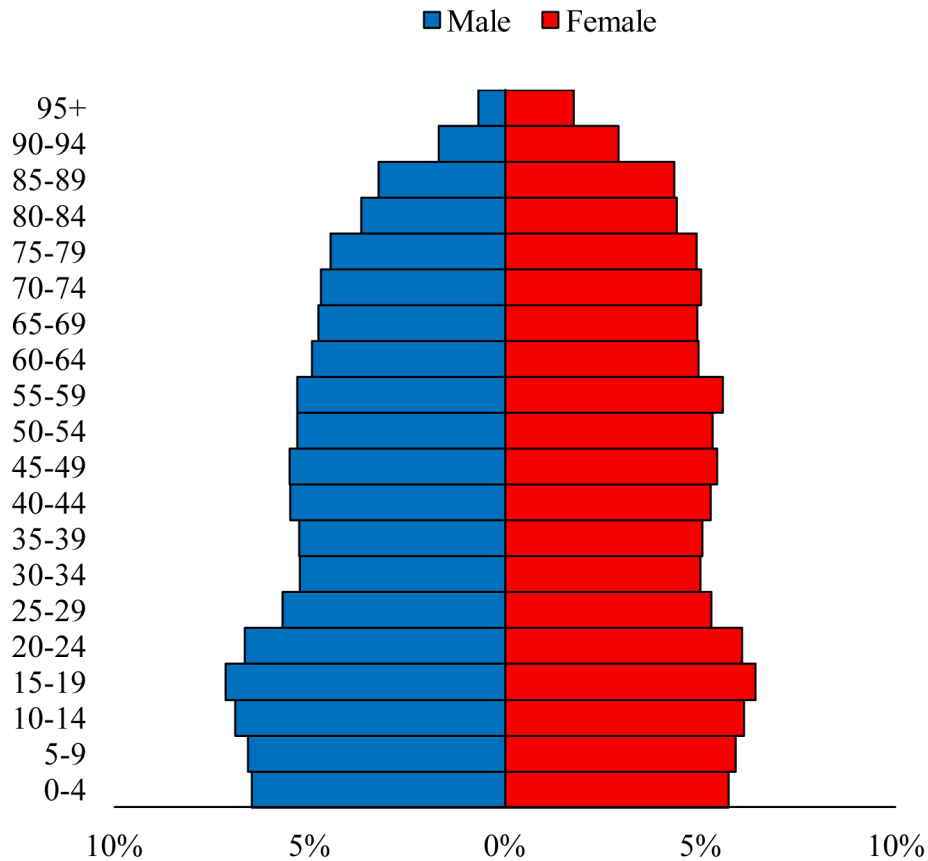

Population Pyramids of Ohio by County

Wayne County Projected Population Pyramid, 2050

Ohio Projected Population Pyramid, 2050

Go to: <http://scripps.muohio.edu/content/population-pyramids-ohio-county-2010-2050> to download individual population pyramids (PDF, J-PEG, TIFF formats available).

Note: Population pyramids display % of populations by 5 years age groups.

Citation: Mehdizadeh, S., Ritchey, P. N., Tipsuk, P., & Yamashita, T. (2012). Population Pyramids of Ohio by County. Scripps Gerontology Center, Miami University, Oxford, OH.