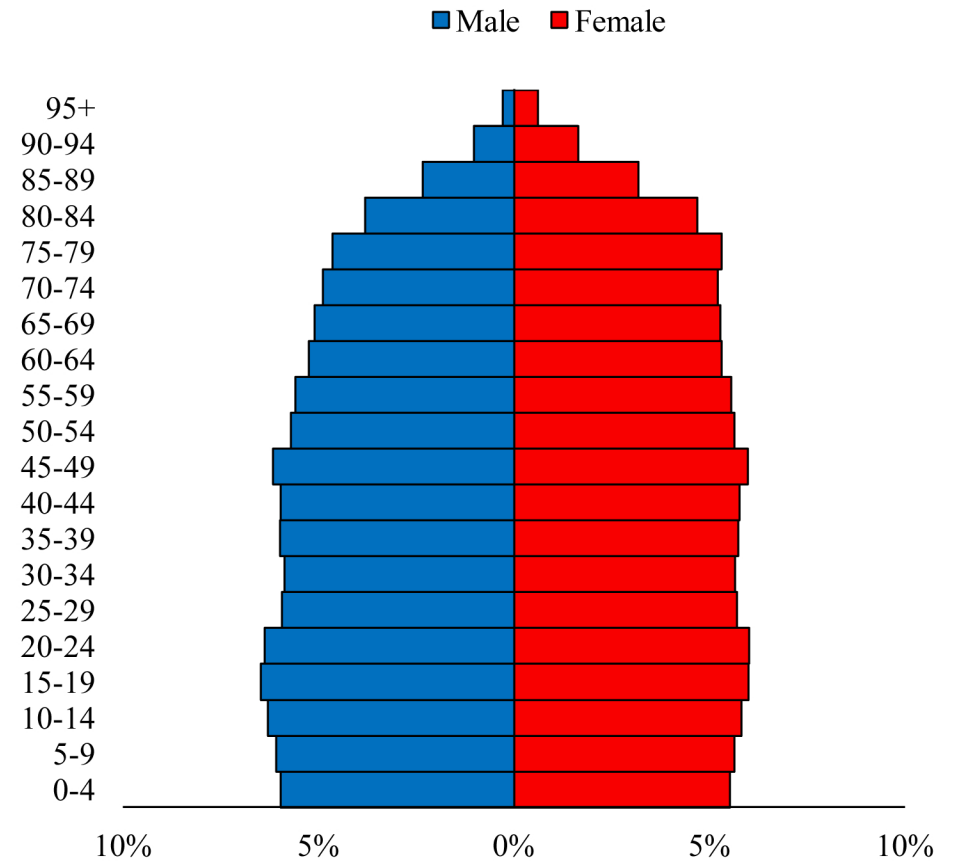

Population Pyramids of Ohio by County

Wayne County Projected Population Pyramid, 2040

Ohio Projected Population Pyramid, 2040

Go to: <http://scripps.muohio.edu/content/population-pyramids-ohio-county-2010-2050> to download individual population pyramids (PDF, J-PEG, TIFF formats available).

Note: Population pyramids display % of populations by 5 years age groups.

Citation: Mehdizadeh, S., Ritchey, P. N., Tipsuk, P., & Yamashita, T. (2012). Population Pyramids of Ohio by County. Scripps Gerontology Center, Miami University, Oxford, OH.