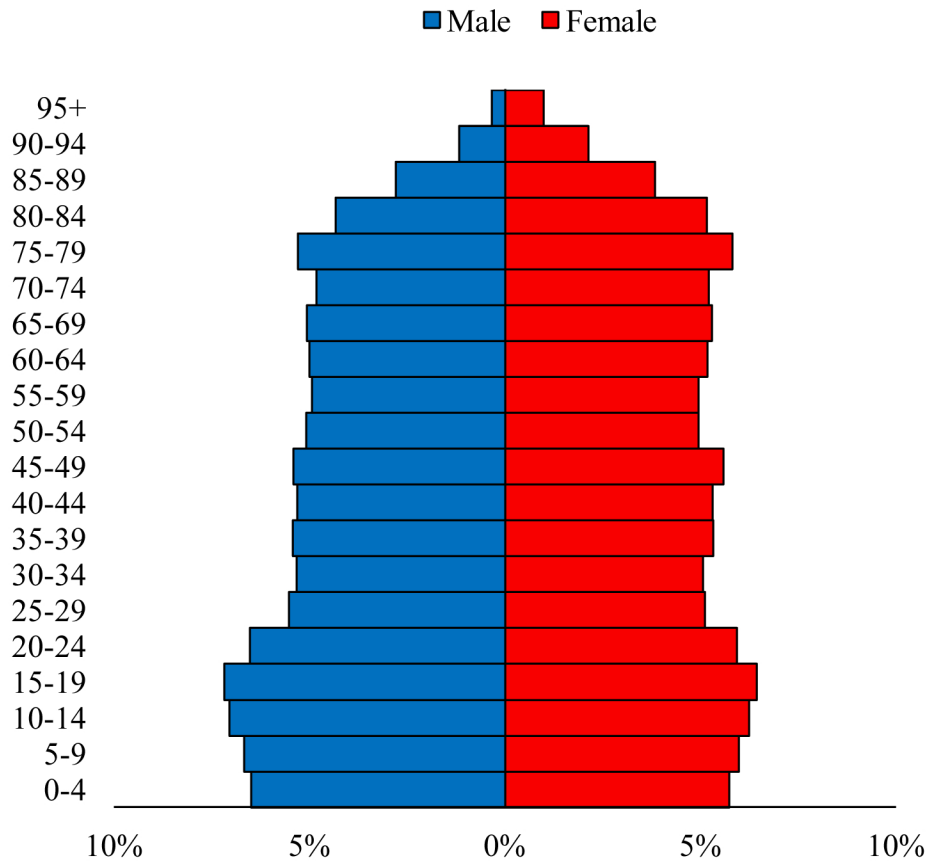

Population Pyramids of Ohio by County

Wayne County Projected Population Pyramid, 2040

Ohio Projected Population Pyramid, 2040

Go to: <http://scripps.muohio.edu/content/population-pyramids-ohio-county-2010-2050> to download individual population pyramids (PDF, J-PEG, TIFF formats available).

Note: Population pyramids display % of populations by 5 years age groups.

Citation: Mehdizadeh, S., Ritchey, P. N., Tipsuk, P., & Yamashita, T. (2012). Population Pyramids of Ohio by County. Scripps Gerontology Center, Miami University, Oxford, OH.