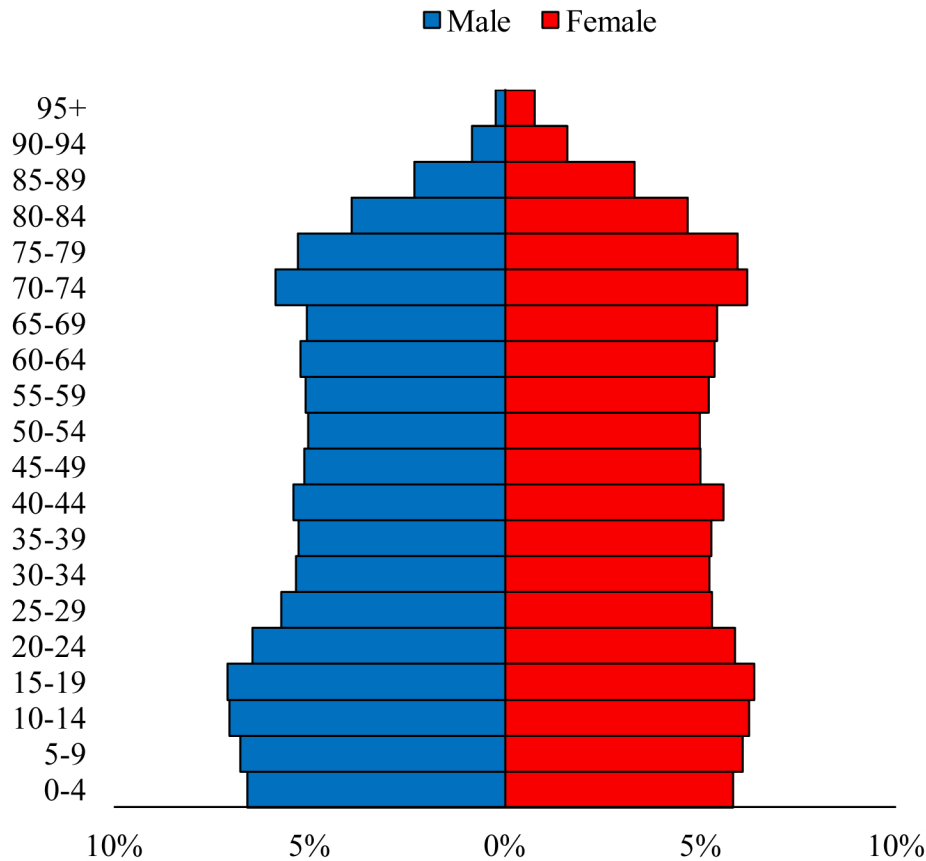

# Population Pyramids of Ohio by County

Wayne County Projected Population Pyramid, 2035

Ohio Projected Population Pyramid, 2035

**Go to:** <http://scripps.muohio.edu/content/population-pyramids-ohio-county-2010-2050> to download individual population pyramids (PDF, J-PEG, TIFF formats available).

**Note:** Population pyramids display % of populations by 5 years age groups.

**Citation:** Mehdizadeh, S., Ritchey, P. N., Tipsuk, P., & Yamashita, T. (2012). Population Pyramids of Ohio by County. Scripps Gerontology Center, Miami University, Oxford, OH.