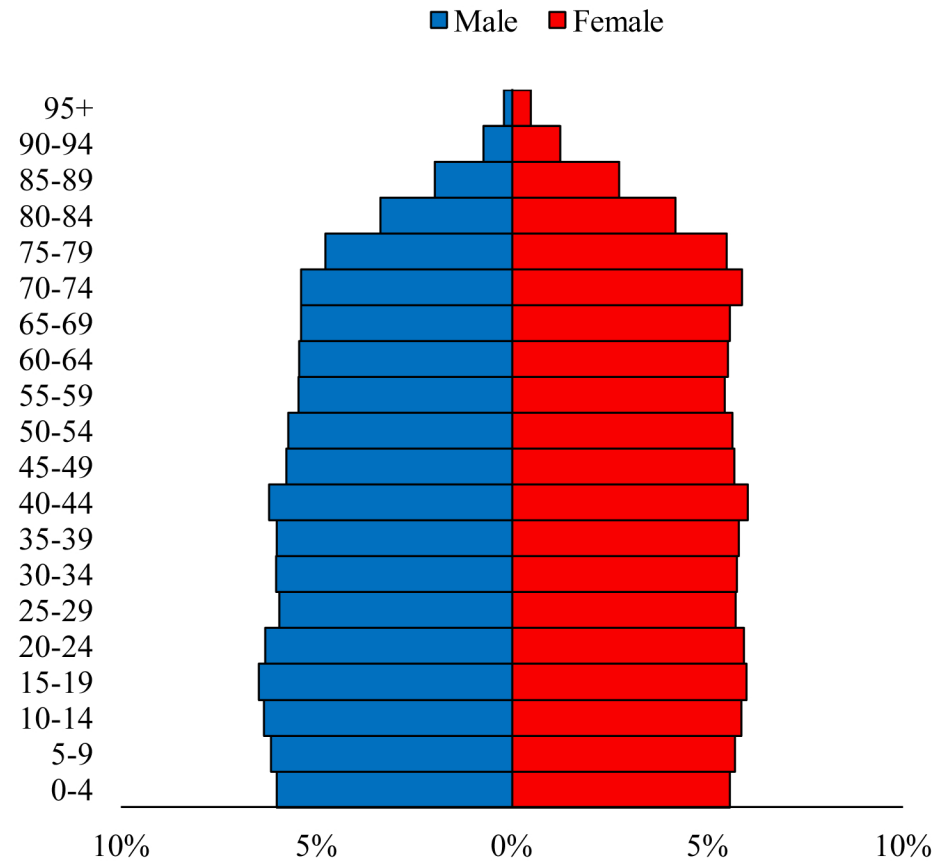

# Population Pyramids of Ohio by County

Wayne County Projected Population Pyramid, 2035

Ohio Projected Population Pyramid, 2035

**Go to:** <http://scripps.muohio.edu/content/population-pyramids-ohio-county-2010-2050> to download individual population pyramids (PDF, J-PEG, TIFF formats available).

**Note:** Population pyramids display % of populations by 5 years age groups.

**Citation:** Mehdizadeh, S., Ritchey, P. N., Tipsuk, P., & Yamashita, T. (2012). Population Pyramids of Ohio by County. Scripps Gerontology Center, Miami University, Oxford, OH.