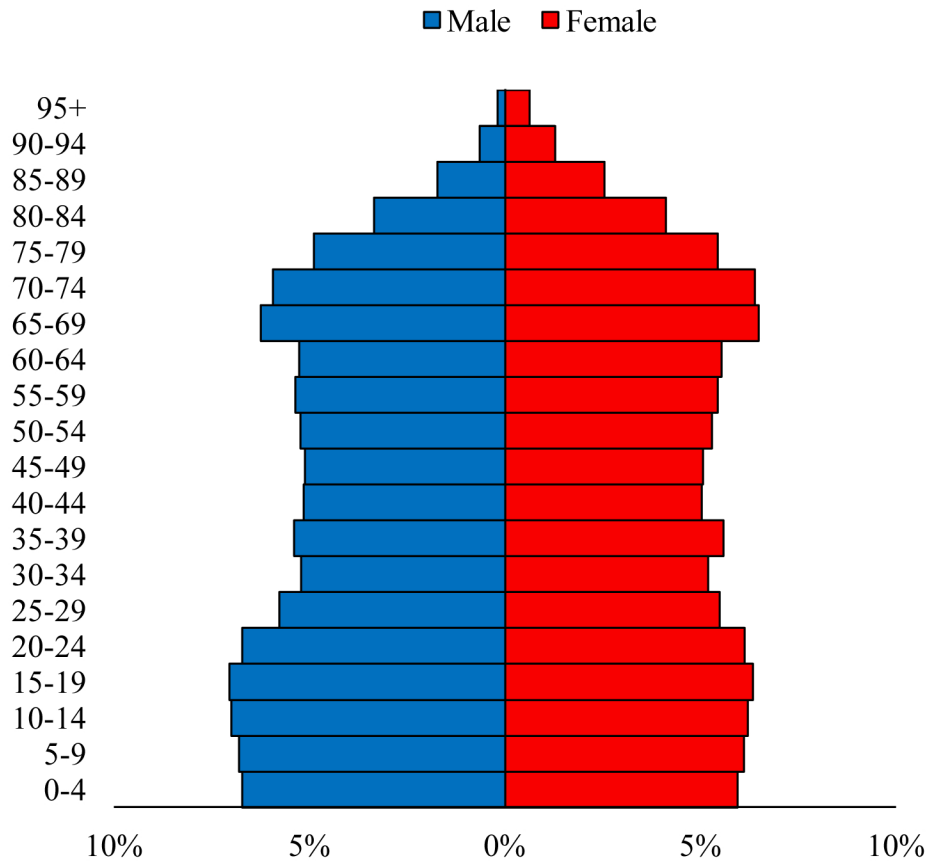

# Population Pyramids of Ohio by County

Wayne County Projected Population Pyramid, 2030

Ohio Projected Population Pyramid, 2030

**Go to:** <http://scripps.muohio.edu/content/population-pyramids-ohio-county-2010-2050> to download individual population pyramids (PDF, J-PEG, TIFF formats available).

**Note:** Population pyramids display % of populations by 5 years age groups.

**Citation:** Mehdizadeh, S., Ritchey, P. N., Tipsuk, P., & Yamashita, T. (2012). Population Pyramids of Ohio by County. Scripps Gerontology Center, Miami University, Oxford, OH.