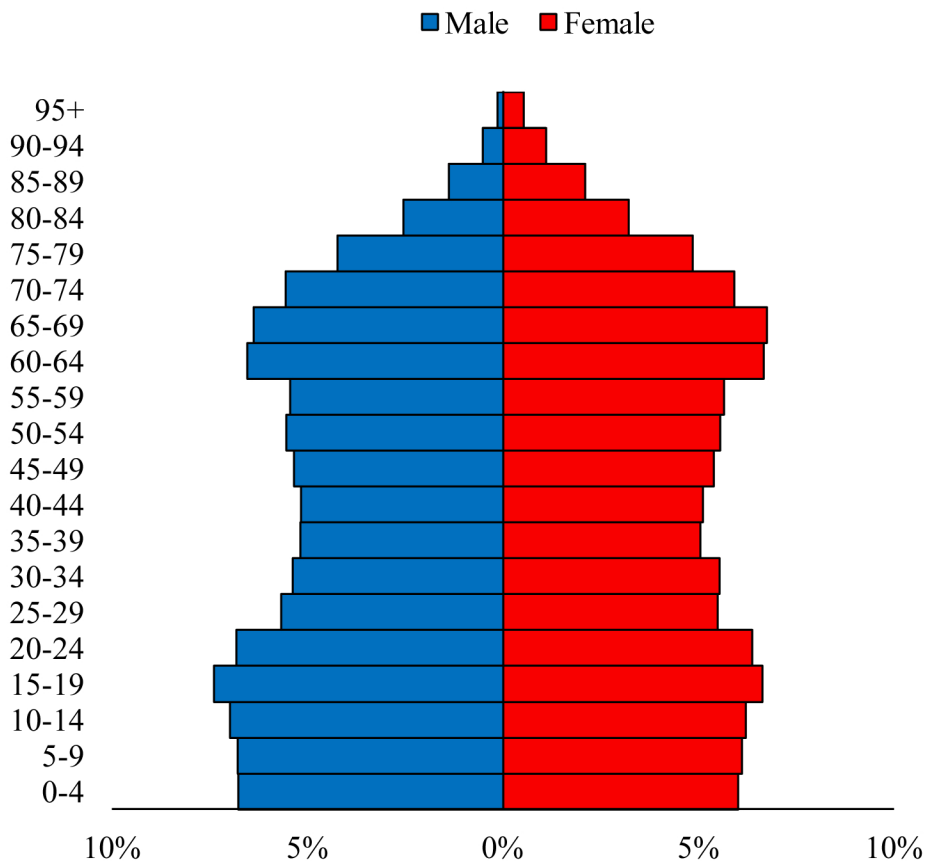

Population Pyramids of Ohio by County

Wayne County Projected Population Pyramid, 2025

Ohio Projected Population Pyramid, 2025

Go to: <http://scripps.muohio.edu/content/population-pyramids-ohio-county-2010-2050> to download individual population pyramids (PDF, J-PEG, TIFF formats available).

Note: Population pyramids display % of populations by 5 years age groups.

Citation: Mehdizadeh, S., Ritchey, P. N., Tipsuk, P., & Yamashita, T. (2012). Population Pyramids of Ohio by County. Scripps Gerontology Center, Miami University, Oxford, OH.