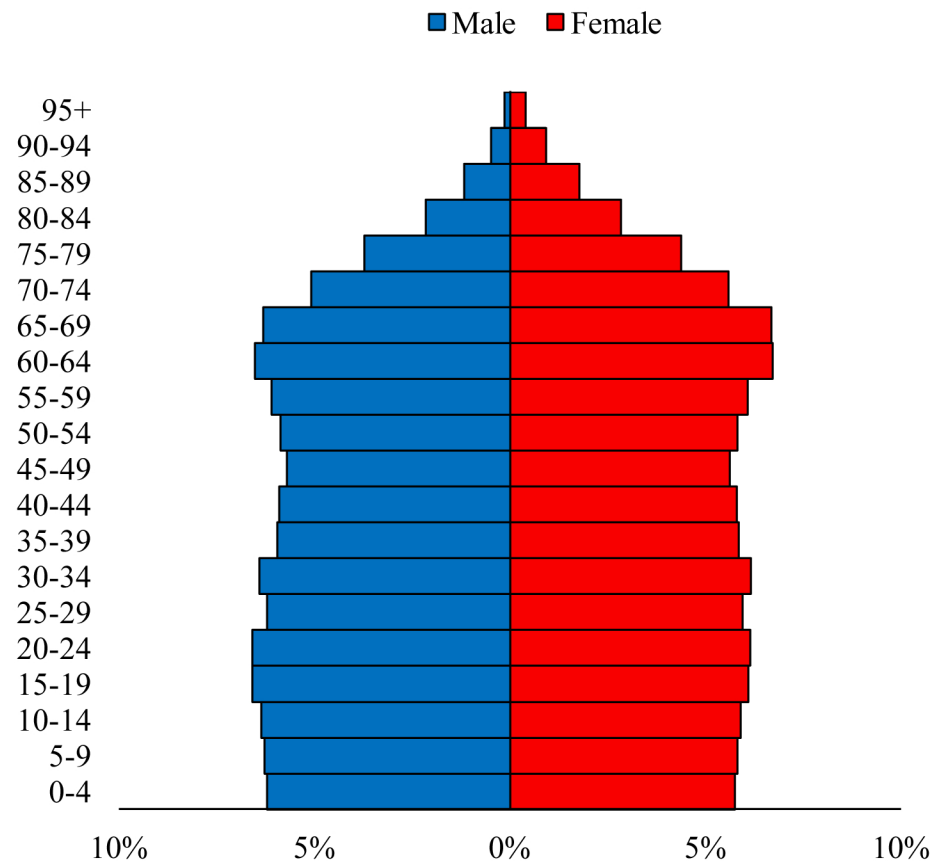

Population Pyramids of Ohio by County

Wayne County Projected Population Pyramid, 2025

Ohio Projected Population Pyramid, 2025

Go to: <http://scripps.muohio.edu/content/population-pyramids-ohio-county-2010-2050> to download individual population pyramids (PDF, J-PEG, TIFF formats available).

Note: Population pyramids display % of populations by 5 years age groups.

Citation: Mehdizadeh, S., Ritchey, P. N., Tipsuk, P., & Yamashita, T. (2012). Population Pyramids of Ohio by County. Scripps Gerontology Center, Miami University, Oxford, OH.