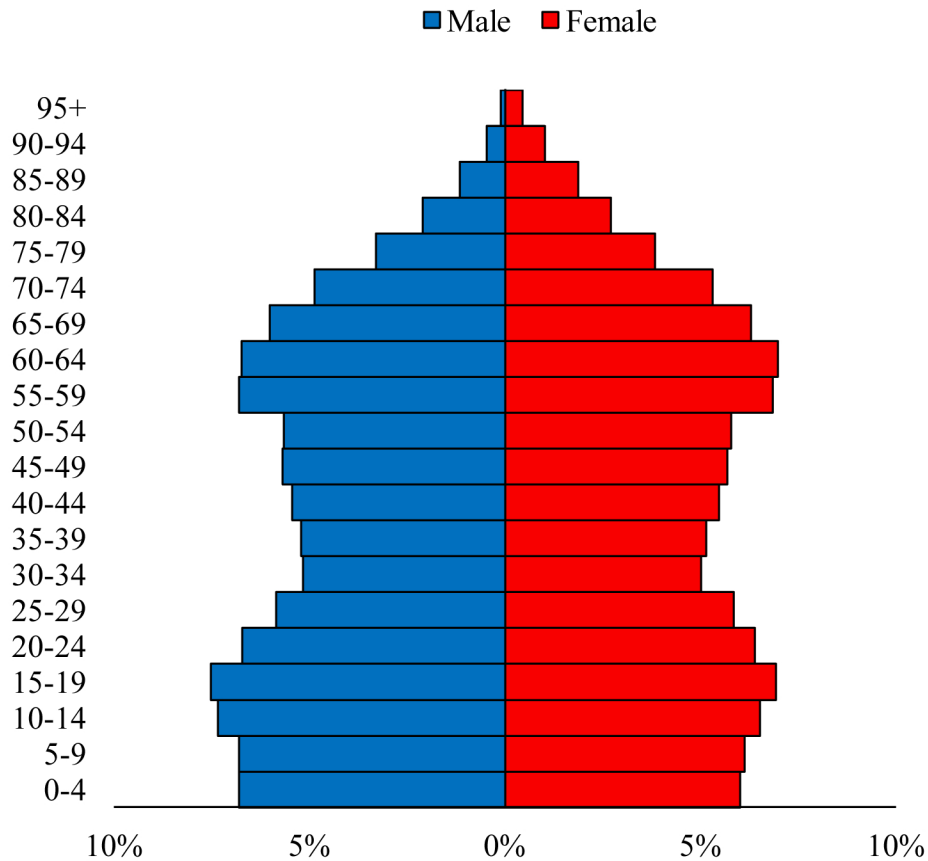

Population Pyramids of Ohio by County

Wayne County Projected Population Pyramid, 2020

Ohio Projected Population Pyramid, 2020

Go to: <http://scripps.muohio.edu/content/population-pyramids-ohio-county-2010-2050> to download individual population pyramids (PDF, J-PEG, TIFF formats available).

Note: Population pyramids display % of populations by 5 years age groups.

Citation: Mehdizadeh, S., Ritchey, P. N., Tipsuk, P., & Yamashita, T. (2012). Population Pyramids of Ohio by County. Scripps Gerontology Center, Miami University, Oxford, OH.