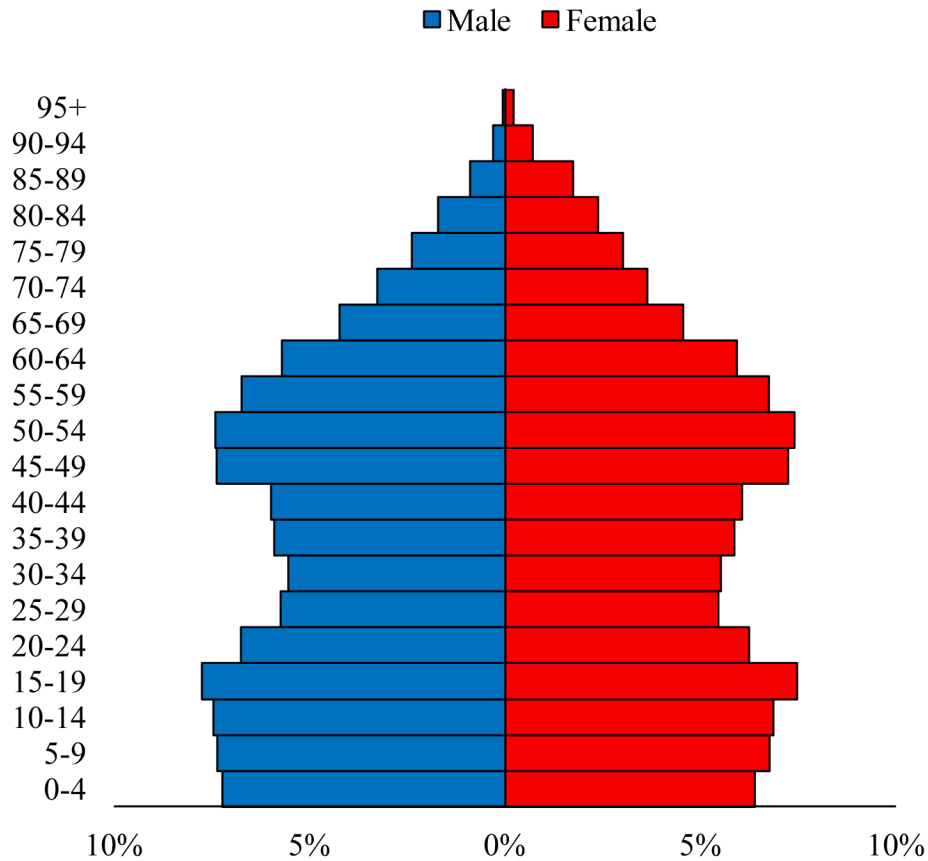

# Population Pyramids of Ohio by County

Wayne County Population Pyramid, 2010

Ohio Population Pyramid, 2010

**Go to:** <http://scripps.muohio.edu/content/population-pyramids-ohio-county-2010-2050> to download individual population pyramids (PDF, J-PEG, TIFF formats available).

**Note:** Population pyramids display % of populations by 5 years age groups.

**Citation:** Mehdizadeh, S., Ritchey, P. N., Tipsuk, P., & Yamashita, T. (2012). Population Pyramids of Ohio by County. Scripps Gerontology Center, Miami University, Oxford, OH.