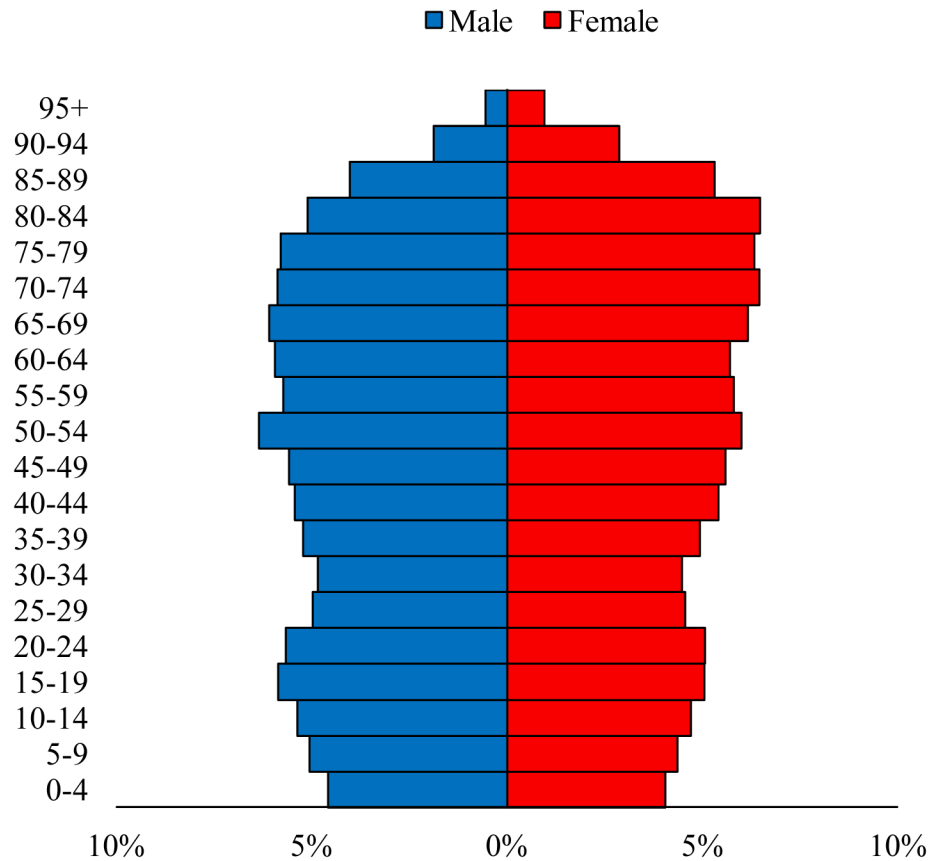

Population Pyramids of Ohio by County

Washington County Projected Population Pyramid, 2045

Ohio Projected Population Pyramid, 2045

Go to: <http://scripps.muohio.edu/content/population-pyramids-ohio-county-2010-2050> to download individual population pyramids (PDF, J-PEG, TIFF formats available).

Note: Population pyramids display % of populations by 5 years age groups.

Citation: Mehdizadeh, S., Ritchey, P. N., Tipsuk, P., & Yamashita, T. (2012). Population Pyramids of Ohio by County. Scripps Gerontology Center, Miami University, Oxford, OH.