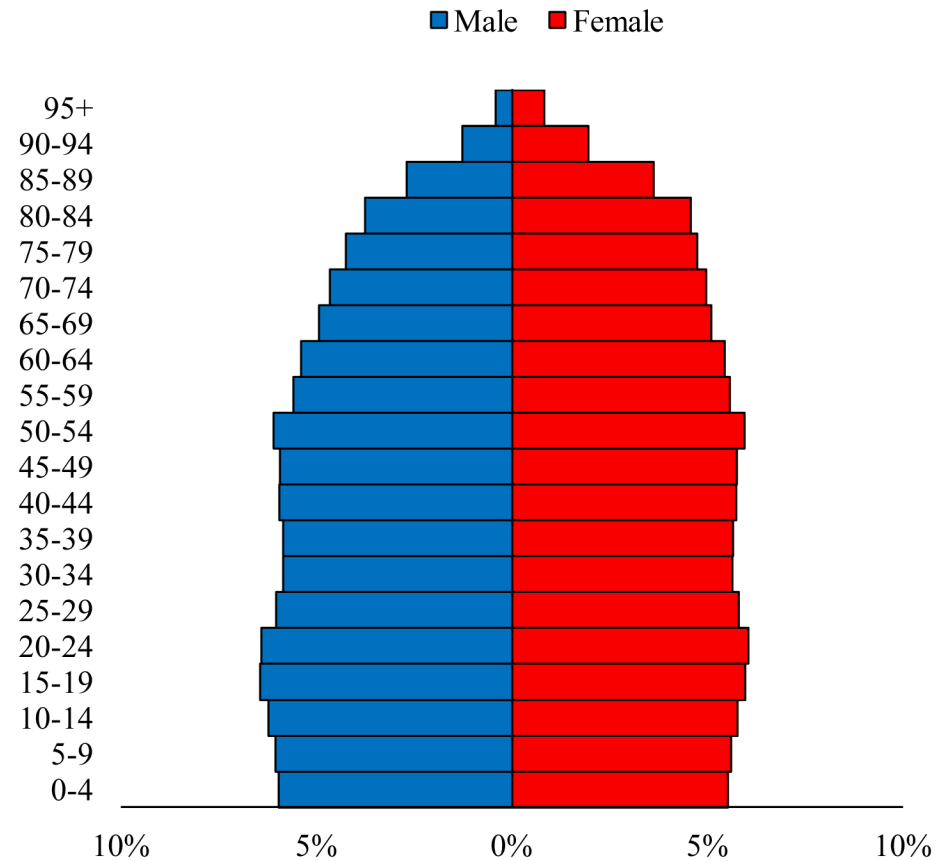

Population Pyramids of Ohio by County

Washington County Projected Population Pyramid, 2045

Ohio Projected Population Pyramid, 2045

Go to: <http://scripps.muohio.edu/content/population-pyramids-ohio-county-2010-2050> to download individual population pyramids (PDF, J-PEG, TIFF formats available).

Note: Population pyramids display % of populations by 5 years age groups.

Citation: Mehdizadeh, S., Ritchey, P. N., Tipsuk, P., & Yamashita, T. (2012). Population Pyramids of Ohio by County. Scripps Gerontology Center, Miami University, Oxford, OH.