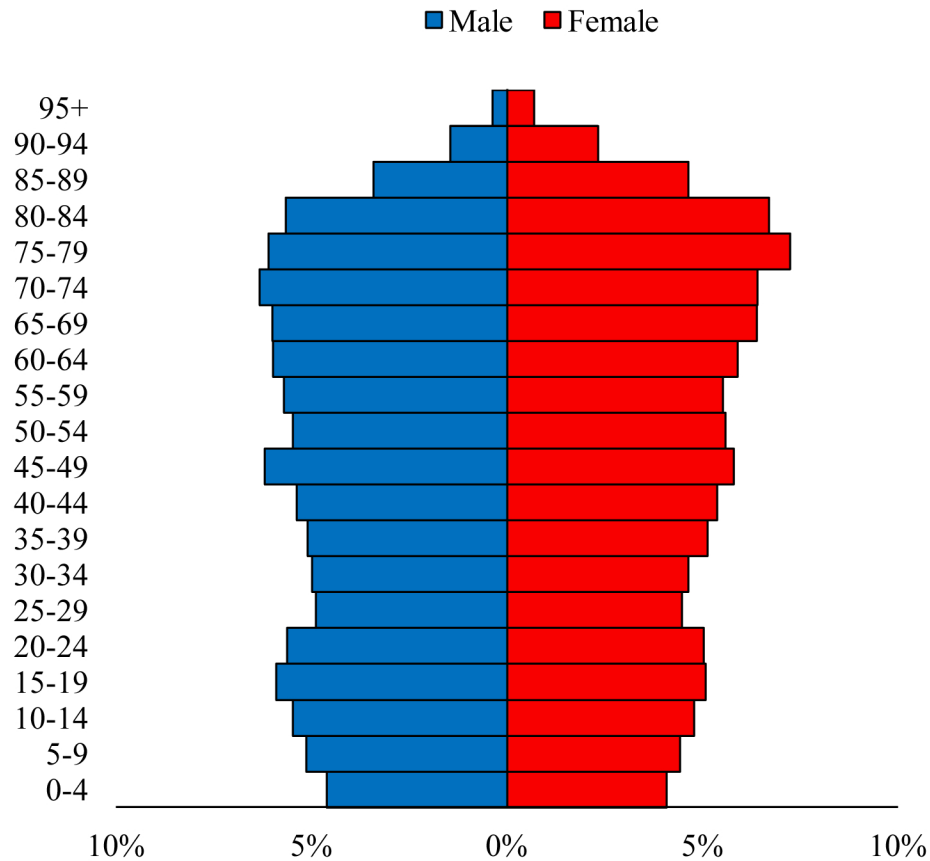

# Population Pyramids of Ohio by County

Washington County Projected Population Pyramid, 2040

Ohio Projected Population Pyramid, 2040

**Go to:** <http://scripps.muohio.edu/content/population-pyramids-ohio-county-2010-2050> to download individual population pyramids (PDF, J-PEG, TIFF formats available).

**Note:** Population pyramids display % of populations by 5 years age groups.

**Citation:** Mehdizadeh, S., Ritchey, P. N., Tipsuk, P., & Yamashita, T. (2012). Population Pyramids of Ohio by County. Scripps Gerontology Center, Miami University, Oxford, OH.