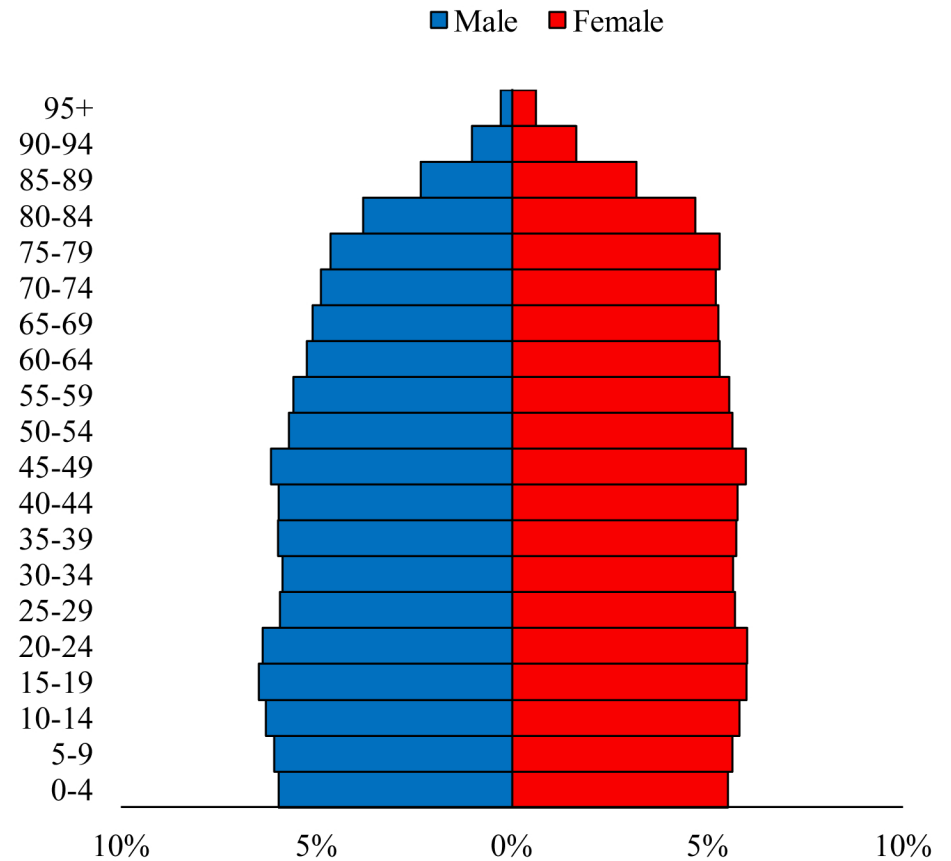

# Population Pyramids of Ohio by County

Washington County Projected Population Pyramid, 2040

Ohio Projected Population Pyramid, 2040

**Go to:** <http://scripps.muohio.edu/content/population-pyramids-ohio-county-2010-2050> to download individual population pyramids (PDF, J-PEG, TIFF formats available).

**Note:** Population pyramids display % of populations by 5 years age groups.

**Citation:** Mehdizadeh, S., Ritchey, P. N., Tipsuk, P., & Yamashita, T. (2012). Population Pyramids of Ohio by County. Scripps Gerontology Center, Miami University, Oxford, OH.