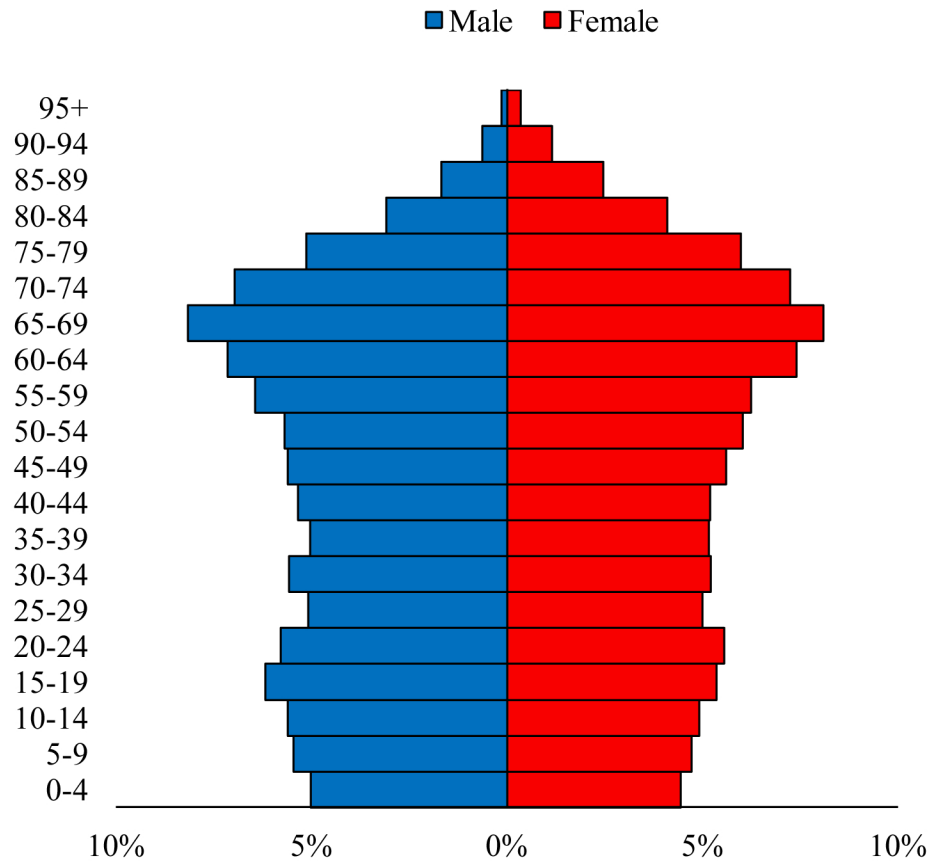

Population Pyramids of Ohio by County

Washington County Projected Population Pyramid, 2025

Ohio Projected Population Pyramid, 2025

Go to: <http://scripps.muohio.edu/content/population-pyramids-ohio-county-2010-2050> to download individual population pyramids (PDF, J-PEG, TIFF formats available).

Note: Population pyramids display % of populations by 5 years age groups.

Citation: Mehdizadeh, S., Ritchey, P. N., Tipsuk, P., & Yamashita, T. (2012). Population Pyramids of Ohio by County. Scripps Gerontology Center, Miami University, Oxford, OH.