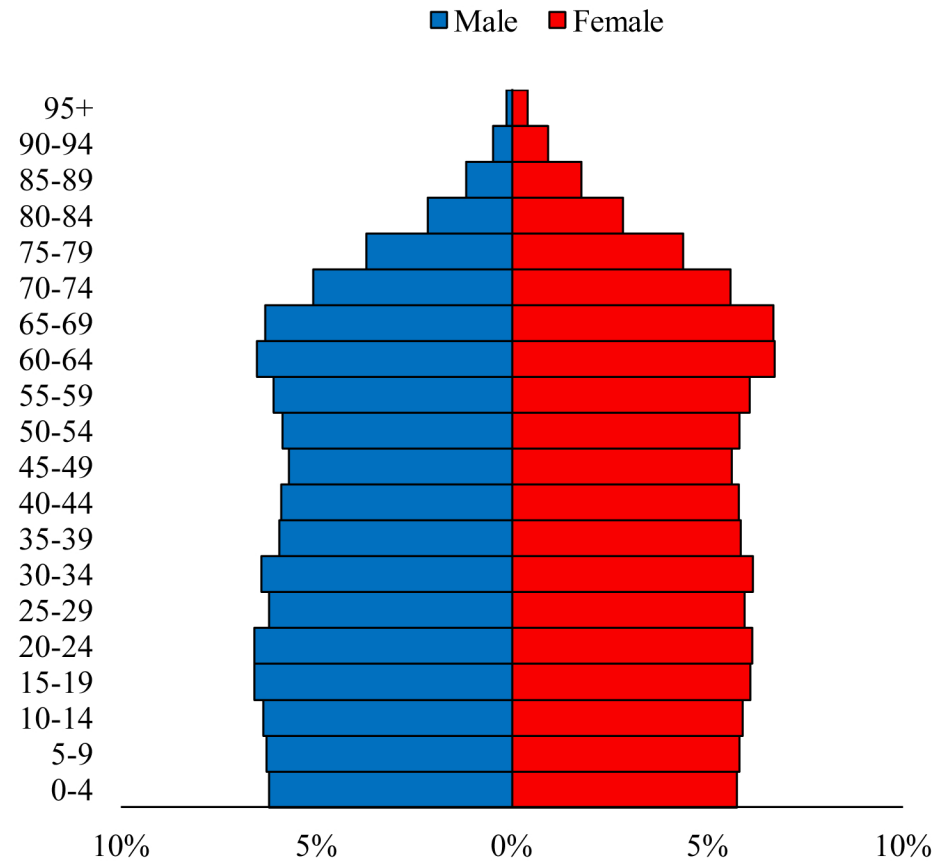

Population Pyramids of Ohio by County

Washington County Projected Population Pyramid, 2025

Ohio Projected Population Pyramid, 2025

Go to: <http://scripps.muohio.edu/content/population-pyramids-ohio-county-2010-2050> to download individual population pyramids (PDF, J-PEG, TIFF formats available).

Note: Population pyramids display % of populations by 5 years age groups.

Citation: Mehdizadeh, S., Ritchey, P. N., Tipsuk, P., & Yamashita, T. (2012). Population Pyramids of Ohio by County. Scripps Gerontology Center, Miami University, Oxford, OH.