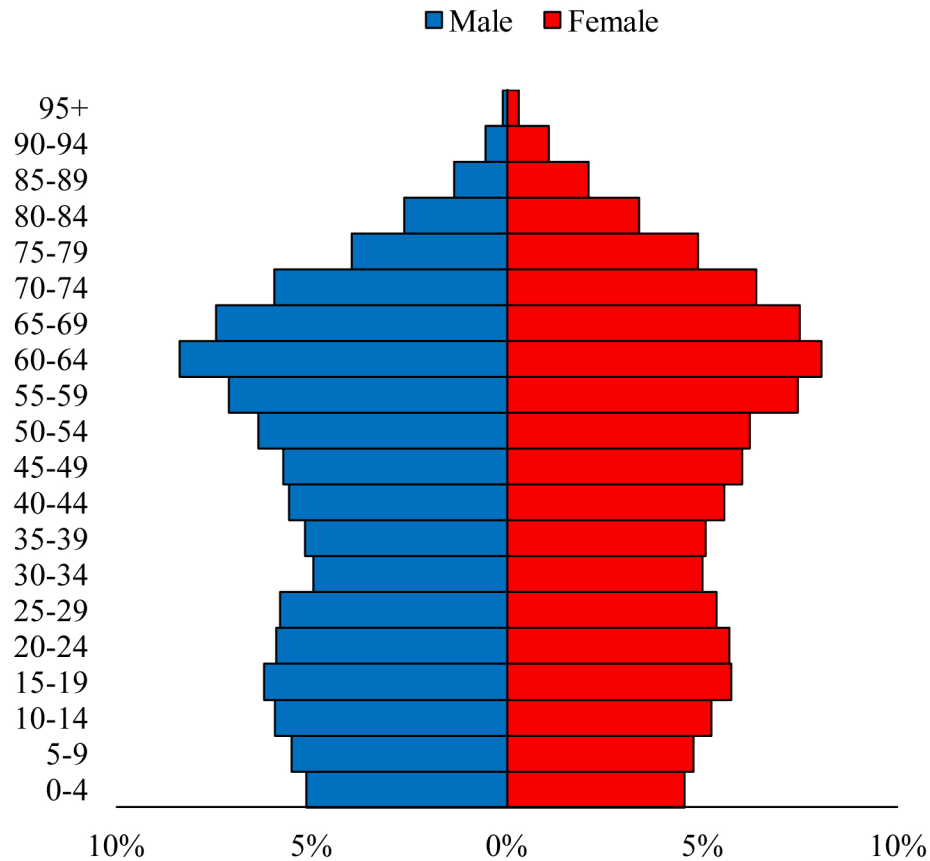

# Population Pyramids of Ohio by County

Washington County Projected Population Pyramid, 2020

Ohio Projected Population Pyramid, 2020

**Go to:** <http://scripps.muohio.edu/content/population-pyramids-ohio-county-2010-2050> to download individual population pyramids (PDF, J-PEG, TIFF formats available).

**Note:** Population pyramids display % of populations by 5 years age groups.

**Citation:** Mehdizadeh, S., Ritchey, P. N., Tipsuk, P., & Yamashita, T. (2012). Population Pyramids of Ohio by County. Scripps Gerontology Center, Miami University, Oxford, OH.