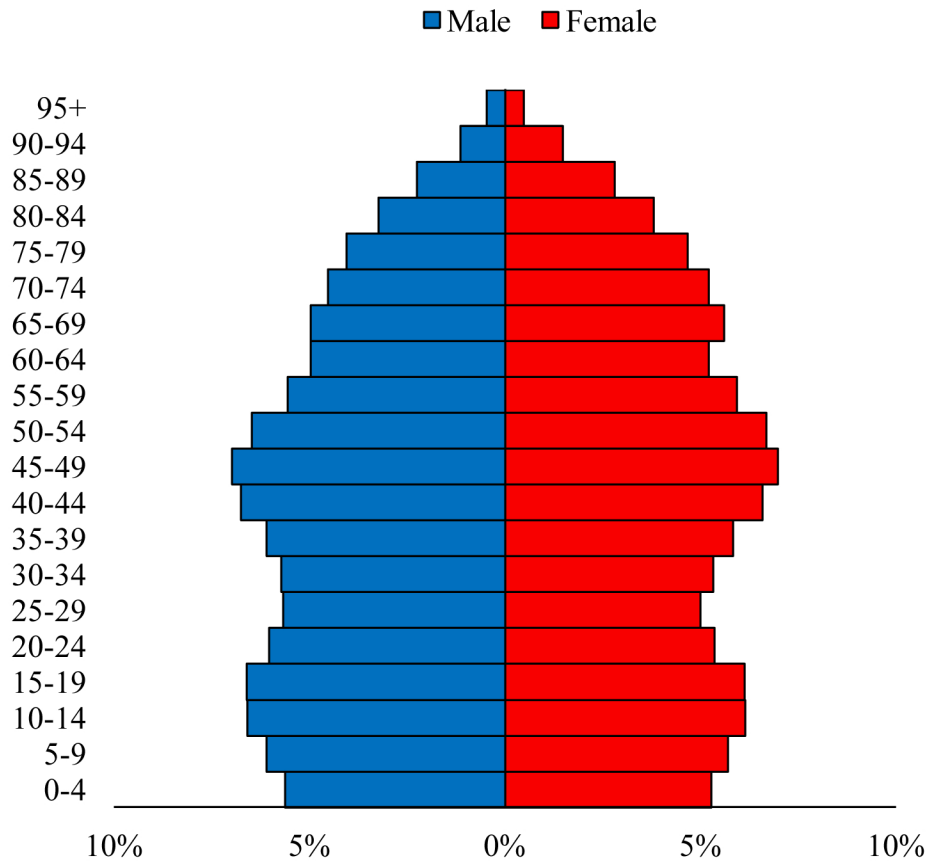

Population Pyramids of Ohio by County

Warren County Projected Population Pyramid, 2050

Ohio Projected Population Pyramid, 2050

Go to: <http://scripps.muohio.edu/content/population-pyramids-ohio-county-2010-2050> to download individual population pyramids (PDF, J-PEG, TIFF formats available).

Note: Population pyramids display % of populations by 5 years age groups.

Citation: Mehdizadeh, S., Ritchey, P. N., Tipsuk, P., & Yamashita, T. (2012). Population Pyramids of Ohio by County. Scripps Gerontology Center, Miami University, Oxford, OH.