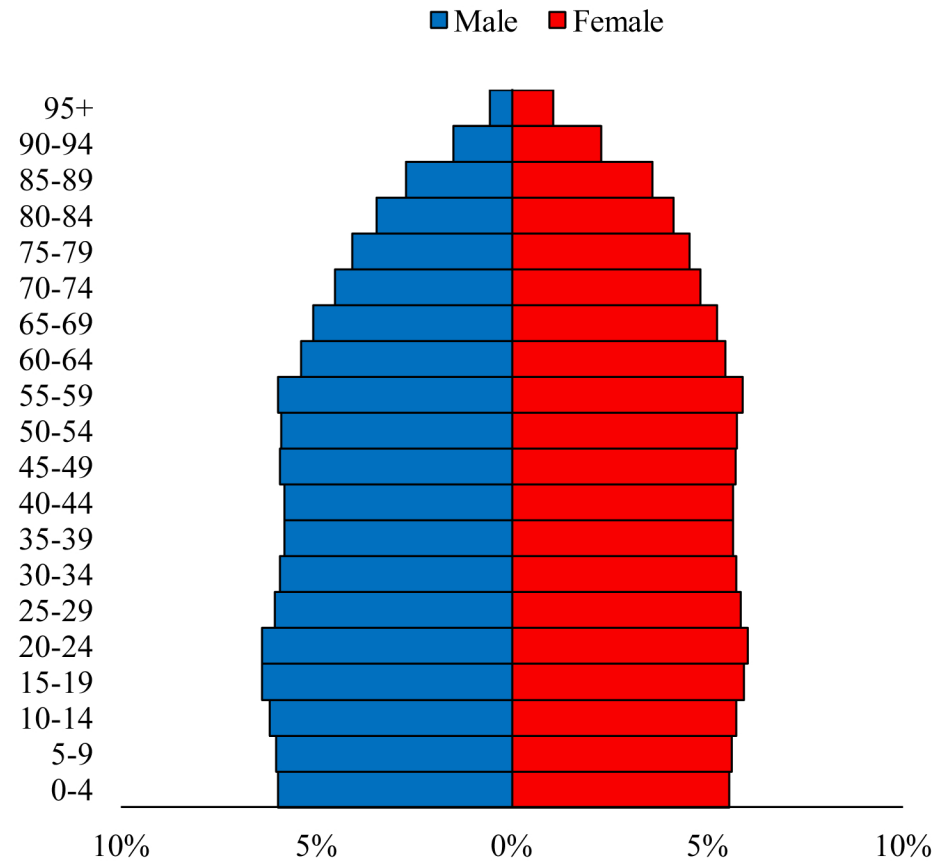

Population Pyramids of Ohio by County

Warren County Projected Population Pyramid, 2050

Ohio Projected Population Pyramid, 2050

Go to: <http://scripps.muohio.edu/content/population-pyramids-ohio-county-2010-2050> to download individual population pyramids (PDF, J-PEG, TIFF formats available).

Note: Population pyramids display % of populations by 5 years age groups.

Citation: Mehdizadeh, S., Ritchey, P. N., Tipsuk, P., & Yamashita, T. (2012). Population Pyramids of Ohio by County. Scripps Gerontology Center, Miami University, Oxford, OH.