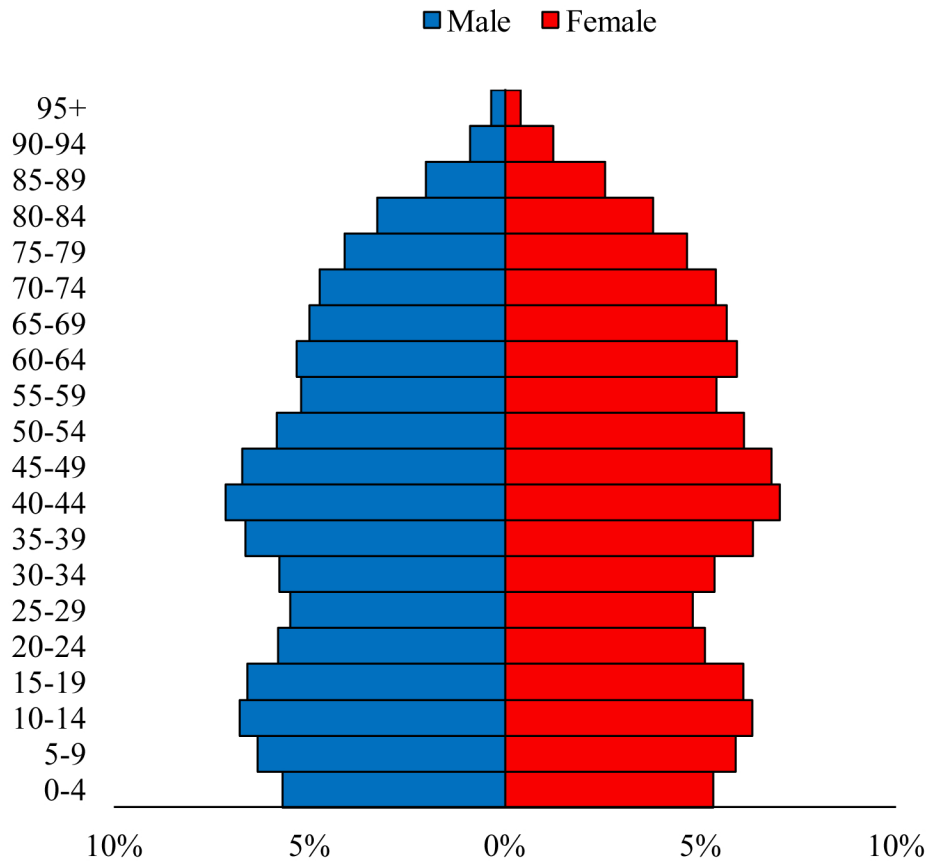

# Population Pyramids of Ohio by County

Warren County Projected Population Pyramid, 2045

Ohio Projected Population Pyramid, 2045

**Go to:** <http://scripps.muohio.edu/content/population-pyramids-ohio-county-2010-2050> to download individual population pyramids (PDF, J-PEG, TIFF formats available).

**Note:** Population pyramids display % of populations by 5 years age groups.

**Citation:** Mehdizadeh, S., Ritchey, P. N., Tipsuk, P., & Yamashita, T. (2012). Population Pyramids of Ohio by County. Scripps Gerontology Center, Miami University, Oxford, OH.