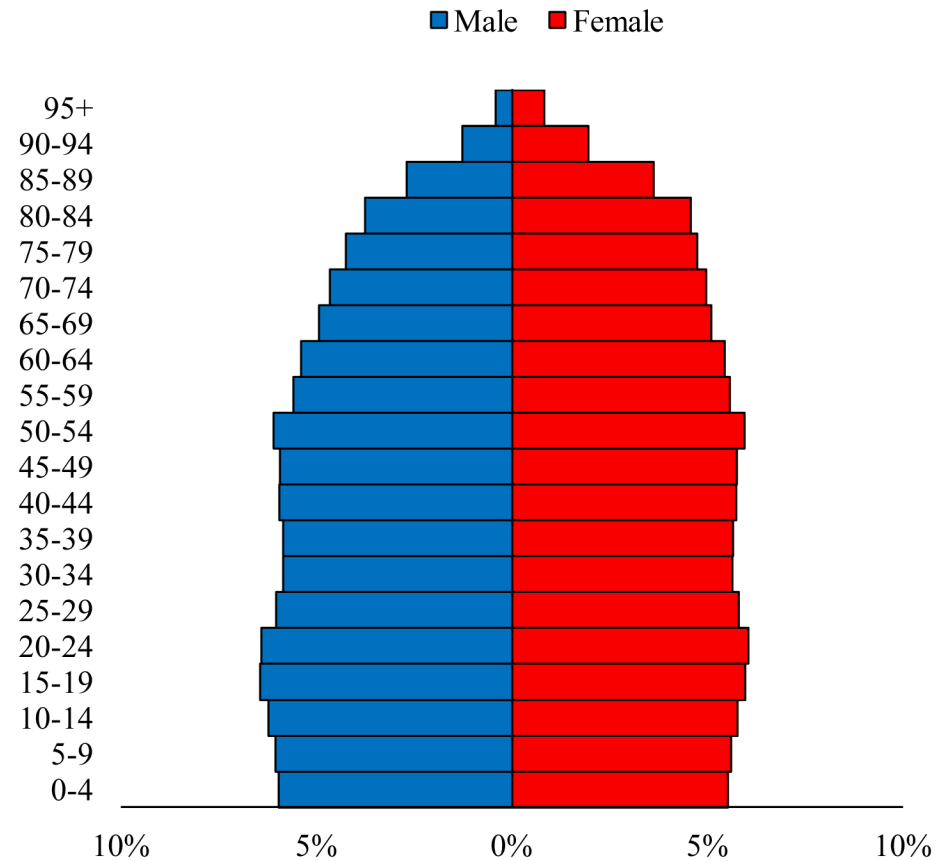

# Population Pyramids of Ohio by County

Warren County Projected Population Pyramid, 2045

Ohio Projected Population Pyramid, 2045

**Go to:** <http://scripps.muohio.edu/content/population-pyramids-ohio-county-2010-2050> to download individual population pyramids (PDF, J-PEG, TIFF formats available).

**Note:** Population pyramids display % of populations by 5 years age groups.

**Citation:** Mehdizadeh, S., Ritchey, P. N., Tipsuk, P., & Yamashita, T. (2012). Population Pyramids of Ohio by County. Scripps Gerontology Center, Miami University, Oxford, OH.