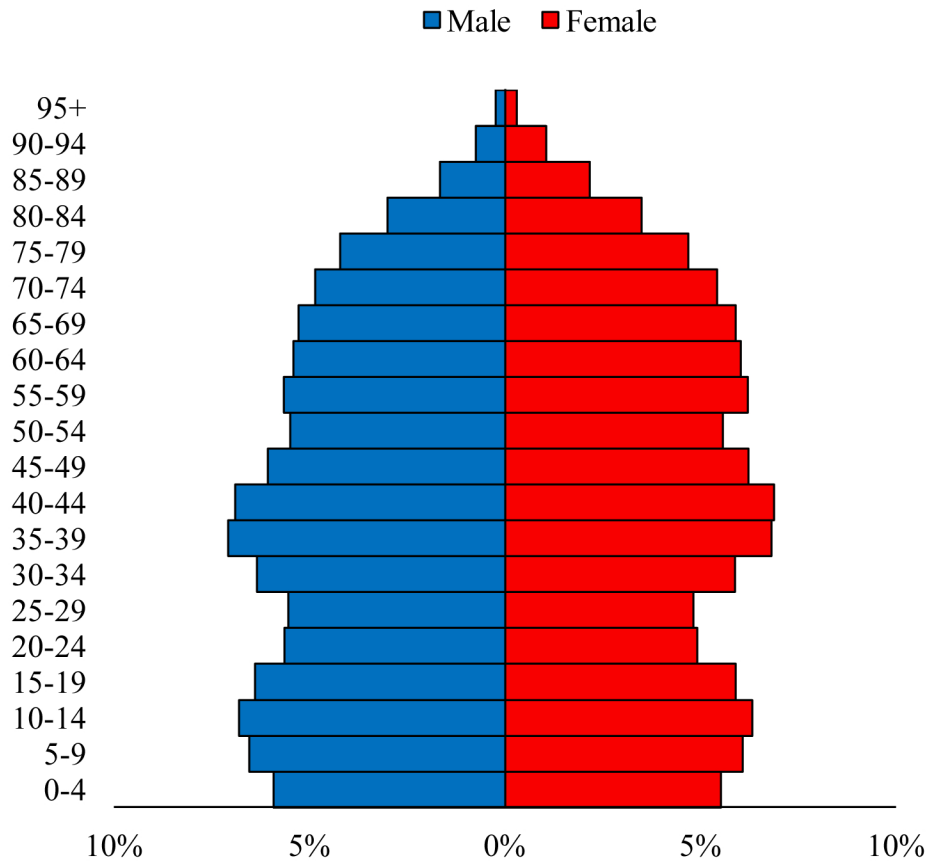

Population Pyramids of Ohio by County

Warren County Projected Population Pyramid, 2040

Ohio Projected Population Pyramid, 2040

Go to: <http://scripps.muohio.edu/content/population-pyramids-ohio-county-2010-2050> to download individual population pyramids (PDF, J-PEG, TIFF formats available).

Note: Population pyramids display % of populations by 5 years age groups.

Citation: Mehdizadeh, S., Ritchey, P. N., Tipsuk, P., & Yamashita, T. (2012). Population Pyramids of Ohio by County. Scripps Gerontology Center, Miami University, Oxford, OH.