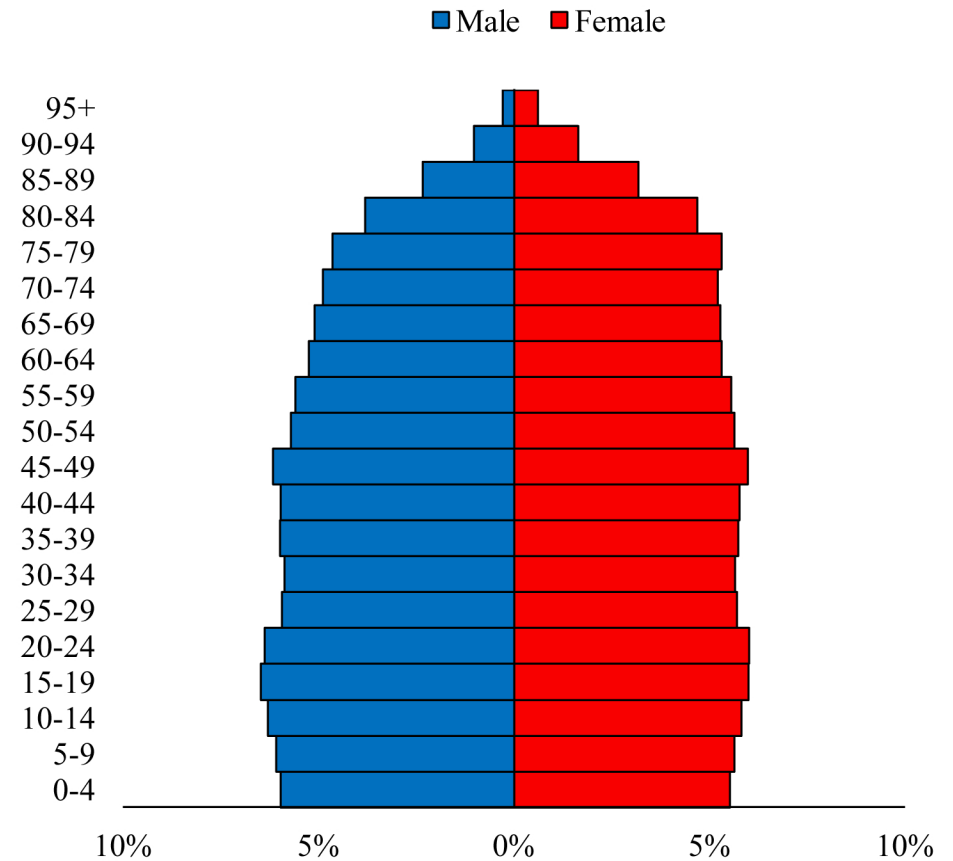

Population Pyramids of Ohio by County

Warren County Projected Population Pyramid, 2040

Ohio Projected Population Pyramid, 2040

Go to: <http://scripps.muohio.edu/content/population-pyramids-ohio-county-2010-2050> to download individual population pyramids (PDF, J-PEG, TIFF formats available).

Note: Population pyramids display % of populations by 5 years age groups.

Citation: Mehdizadeh, S., Ritchey, P. N., Tipsuk, P., & Yamashita, T. (2012). Population Pyramids of Ohio by County. Scripps Gerontology Center, Miami University, Oxford, OH.