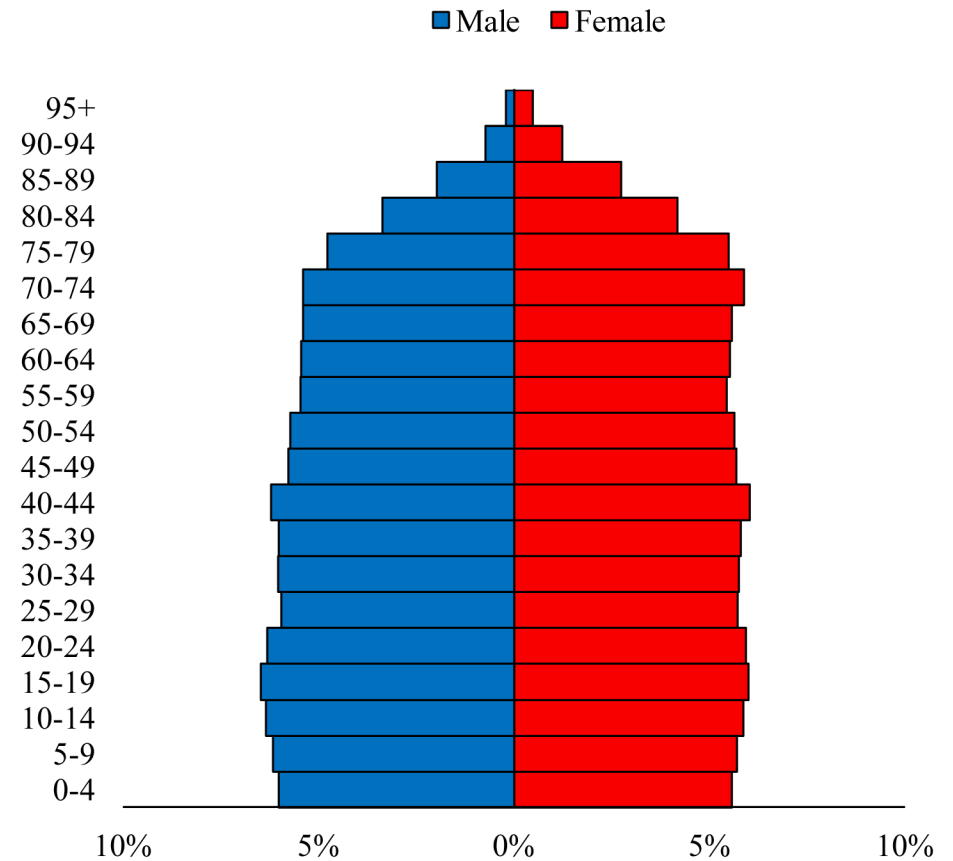

Population Pyramids of Ohio by County

Warren County Projected Population Pyramid, 2035

Ohio Projected Population Pyramid, 2035

Go to: <http://scripps.muohio.edu/content/population-pyramids-ohio-county-2010-2050> to download individual population pyramids (PDF, J-PEG, TIFF formats available).

Note: Population pyramids display % of populations by 5 years age groups.

Citation: Mehdizadeh, S., Ritchey, P. N., Tipsuk, P., & Yamashita, T. (2012). Population Pyramids of Ohio by County. Scripps Gerontology Center, Miami University, Oxford, OH.