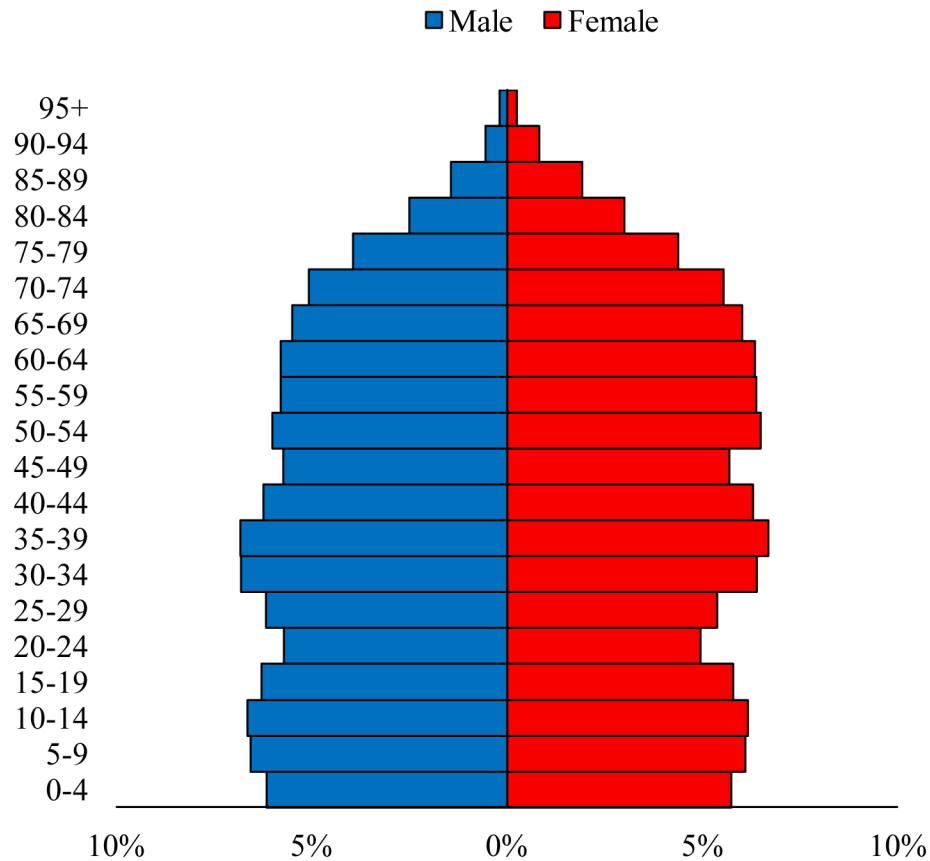

Population Pyramids of Ohio by County

Warren County Projected Population Pyramid, 2035

Ohio Projected Population Pyramid, 2035

Go to: <http://scripps.muohio.edu/content/population-pyramids-ohio-county-2010-2050> to download individual population pyramids (PDF, J-PEG, TIFF formats available).

Note: Population pyramids display % of populations by 5 years age groups.

Citation: Mehdizadeh, S., Ritchey, P. N., Tipsuk, P., & Yamashita, T. (2012). Population Pyramids of Ohio by County. Scripps Gerontology Center, Miami University, Oxford, OH.