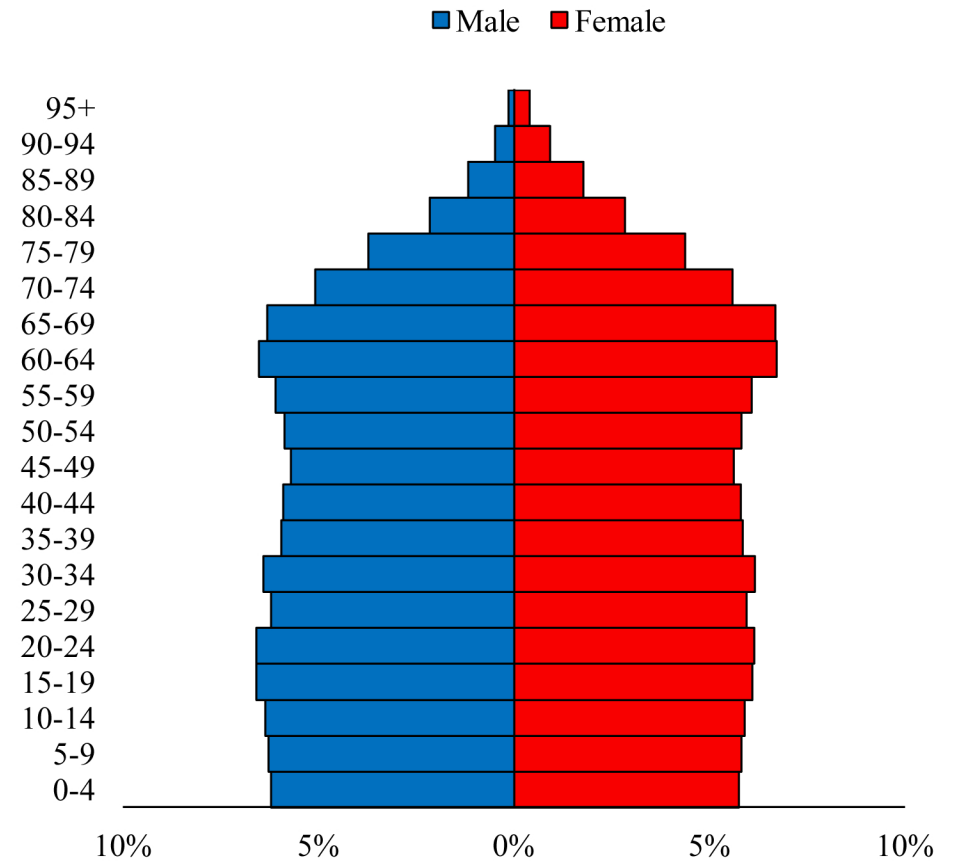

Population Pyramids of Ohio by County

Warren County Projected Population Pyramid, 2025

Ohio Projected Population Pyramid, 2025

Go to: <http://scripps.muohio.edu/content/population-pyramids-ohio-county-2010-2050> to download individual population pyramids (PDF, J-PEG, TIFF formats available).

Note: Population pyramids display % of populations by 5 years age groups.

Citation: Mehdizadeh, S., Ritchey, P. N., Tipsuk, P., & Yamashita, T. (2012). Population Pyramids of Ohio by County. Scripps Gerontology Center, Miami University, Oxford, OH.