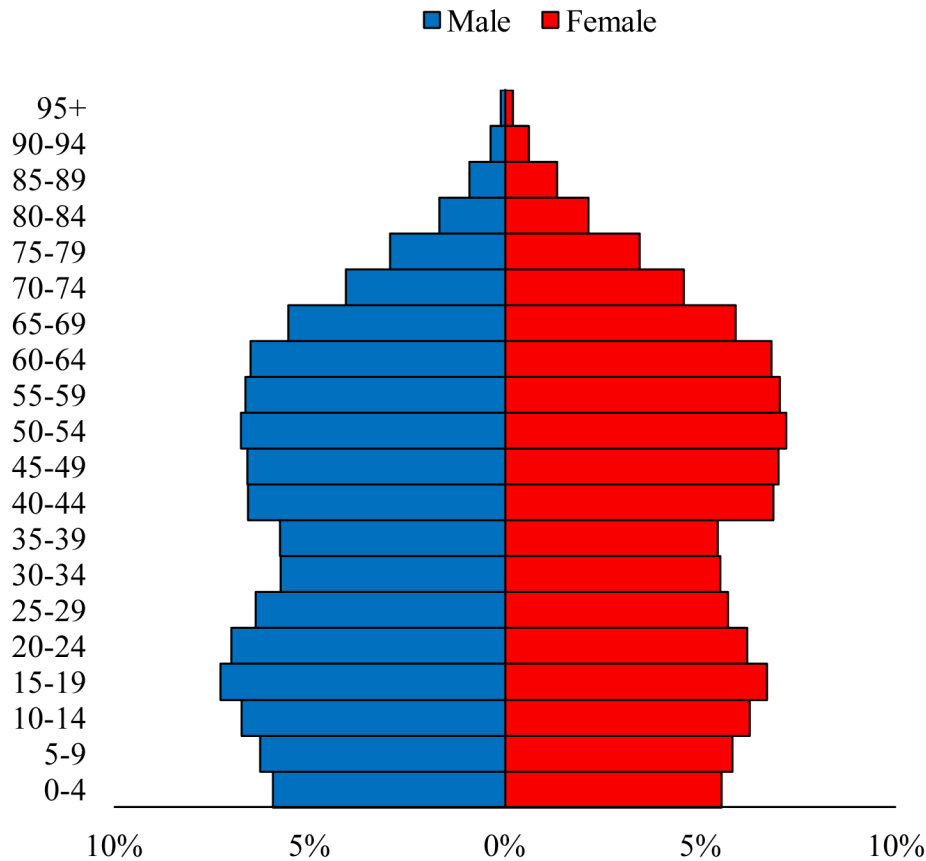

Population Pyramids of Ohio by County

Warren County Projected Population Pyramid, 2025

Ohio Projected Population Pyramid, 2025

Go to: <http://scripps.muohio.edu/content/population-pyramids-ohio-county-2010-2050> to download individual population pyramids (PDF, J-PEG, TIFF formats available).

Note: Population pyramids display % of populations by 5 years age groups.

Citation: Mehdizadeh, S., Ritchey, P. N., Tipsuk, P., & Yamashita, T. (2012). Population Pyramids of Ohio by County. Scripps Gerontology Center, Miami University, Oxford, OH.