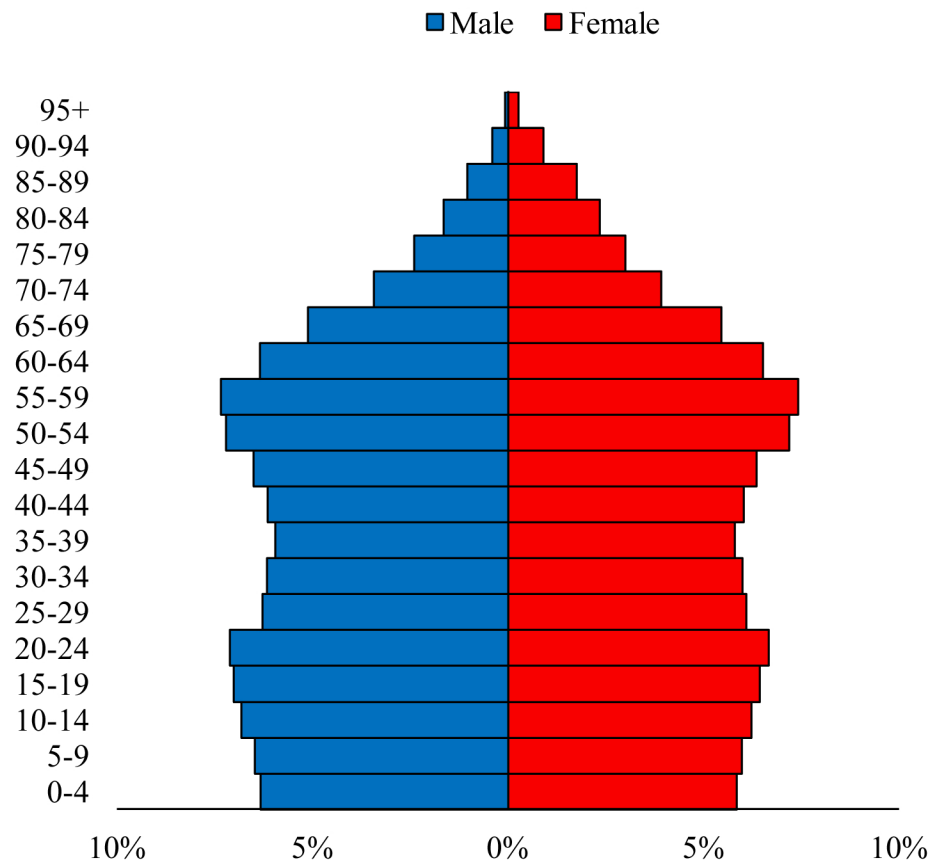

Population Pyramids of Ohio by County

Warren County Projected Population Pyramid, 2015

Ohio Projected Population Pyramid, 2015

Go to: <http://scripps.muohio.edu/content/population-pyramids-ohio-county-2010-2050> to download individual population pyramids (PDF, J-PEG, TIFF formats available).

Note: Population pyramids display % of populations by 5 years age groups.

Citation: Mehdizadeh, S., Ritchey, P. N., Tipsuk, P., & Yamashita, T. (2012). Population Pyramids of Ohio by County. Scripps Gerontology Center, Miami University, Oxford, OH.