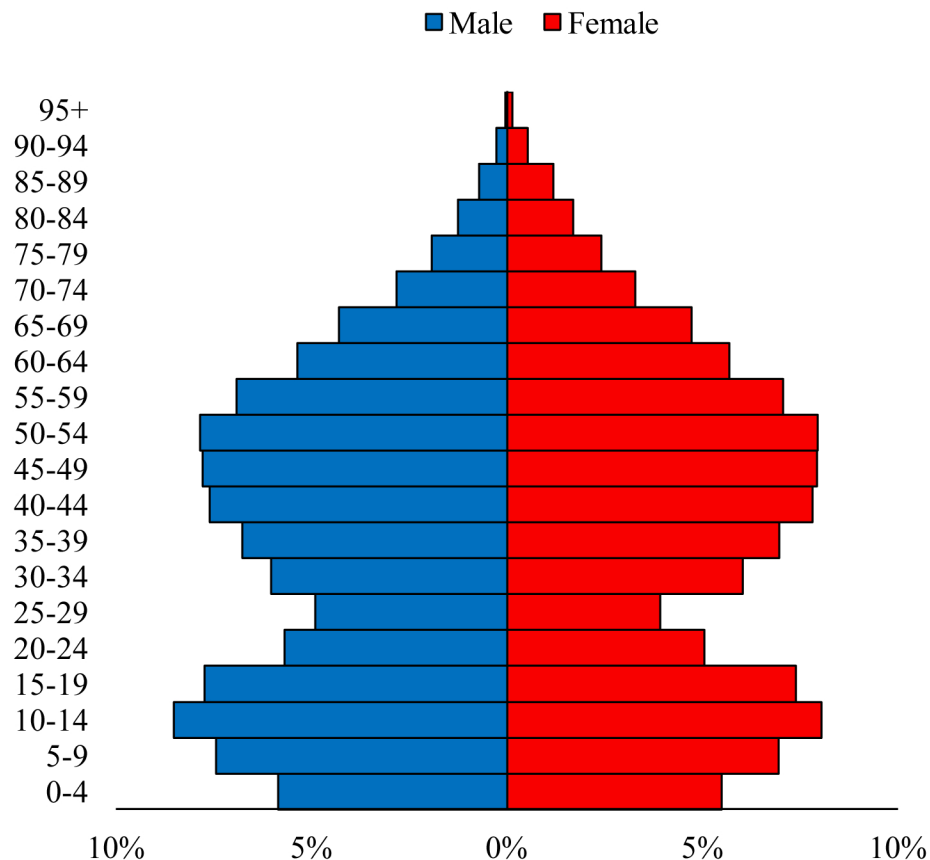

Population Pyramids of Ohio by County

Warren County Projected Population Pyramid, 2015

Ohio Projected Population Pyramid, 2015

Go to: <http://scripps.muohio.edu/content/population-pyramids-ohio-county-2010-2050> to download individual population pyramids (PDF, J-PEG, TIFF formats available).

Note: Population pyramids display % of populations by 5 years age groups.

Citation: Mehdizadeh, S., Ritchey, P. N., Tipsuk, P., & Yamashita, T. (2012). Population Pyramids of Ohio by County. Scripps Gerontology Center, Miami University, Oxford, OH.