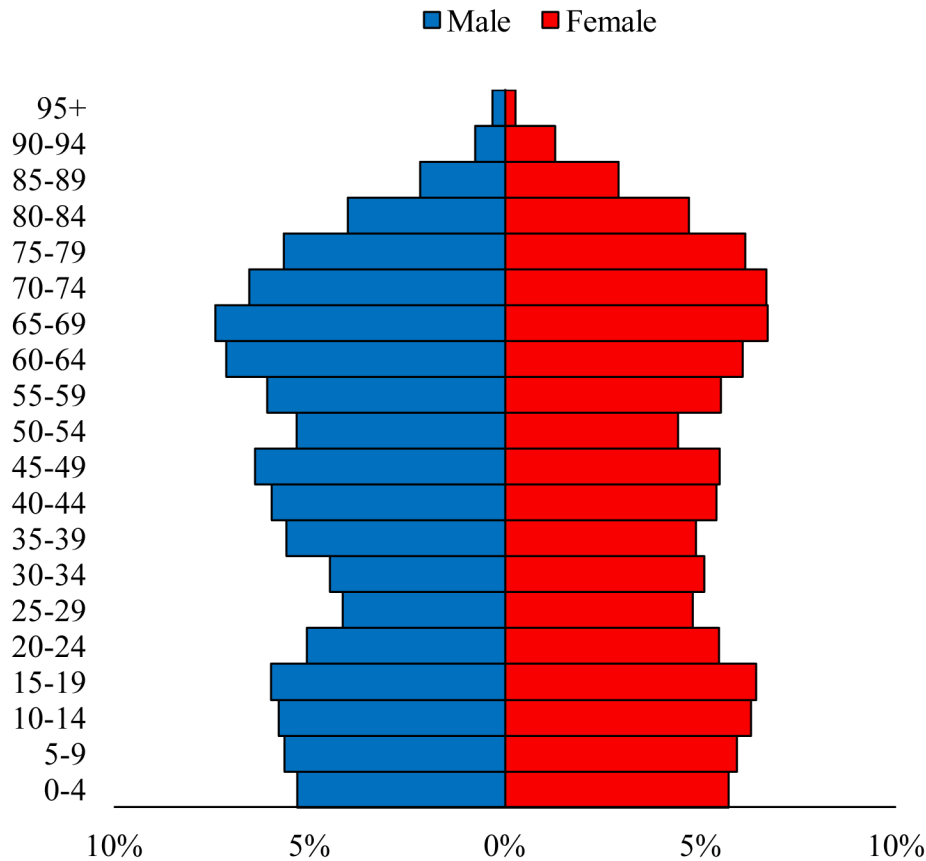

Population Pyramids of Ohio by County

Vinton County Projected Population Pyramid, 2040

Ohio Projected Population Pyramid, 2040

Go to: <http://scripps.muohio.edu/content/population-pyramids-ohio-county-2010-2050> to download individual population pyramids (PDF, J-PEG, TIFF formats available).

Note: Population pyramids display % of populations by 5 years age groups.

Citation: Mehdizadeh, S., Ritchey, P. N., Tipsuk, P., & Yamashita, T. (2012). Population Pyramids of Ohio by County. Scripps Gerontology Center, Miami University, Oxford, OH.