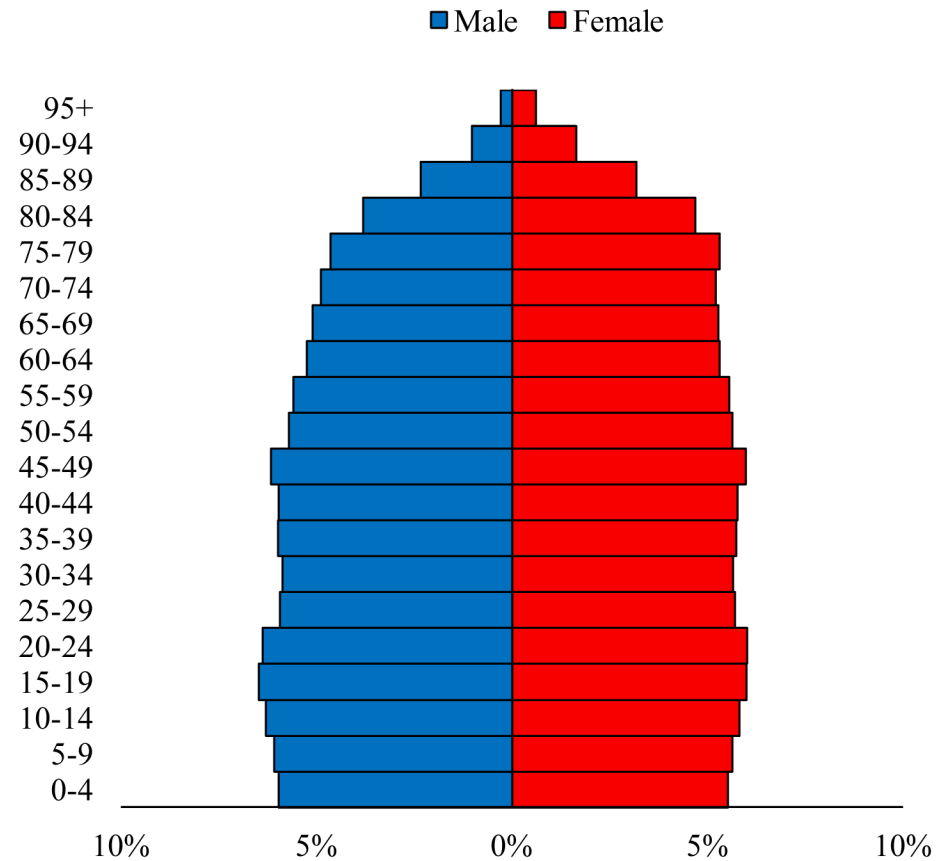

Population Pyramids of Ohio by County

Vinton County Projected Population Pyramid, 2040

Ohio Projected Population Pyramid, 2040

Go to: <http://scripps.muohio.edu/content/population-pyramids-ohio-county-2010-2050> to download individual population pyramids (PDF, J-PEG, TIFF formats available).

Note: Population pyramids display % of populations by 5 years age groups.

Citation: Mehdizadeh, S., Ritchey, P. N., Tipsuk, P., & Yamashita, T. (2012). Population Pyramids of Ohio by County. Scripps Gerontology Center, Miami University, Oxford, OH.