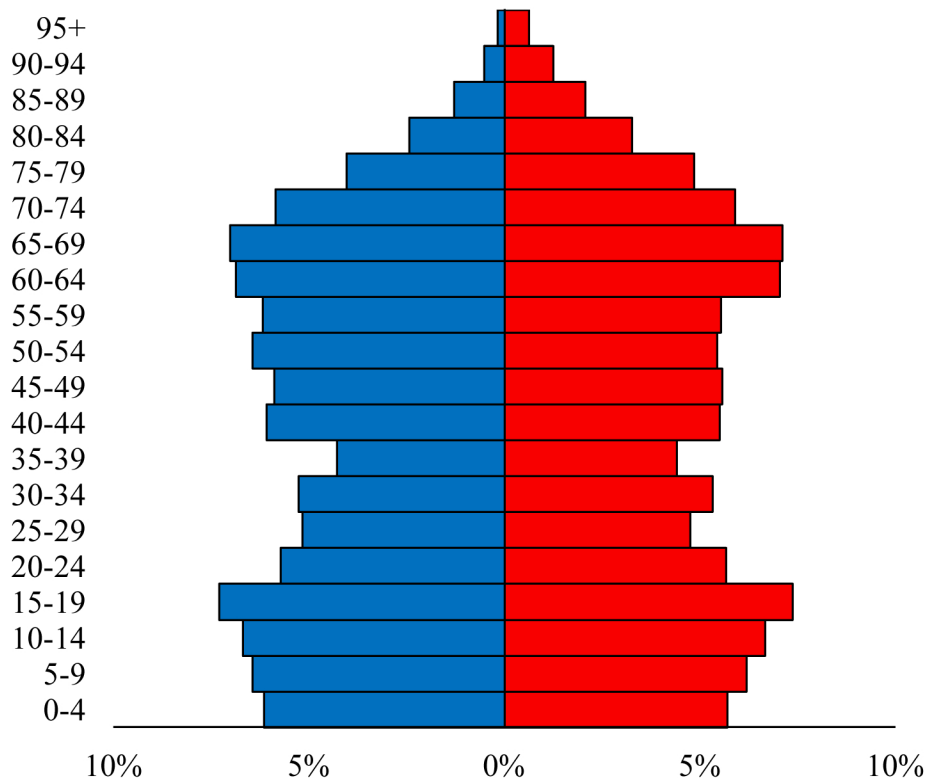

Population Pyramids of Ohio by County

Vanwert County Projected Population Pyramid, 2025

Ohio Projected Population Pyramid, 2025

■ Male ■ Female

■ Male ■ Female

Go to: <http://scripps.muohio.edu/content/population-pyramids-ohio-county-2010-2050> to download individual population pyramids (PDF, J-PEG, TIFF formats available).

Note: Population pyramids display % of populations by 5 years age groups.

Citation: Mehdizadeh, S., Ritchey, P. N., Tipsuk, P., & Yamashita, T. (2012). Population Pyramids of Ohio by County. Scripps Gerontology Center, Miami University, Oxford, OH.