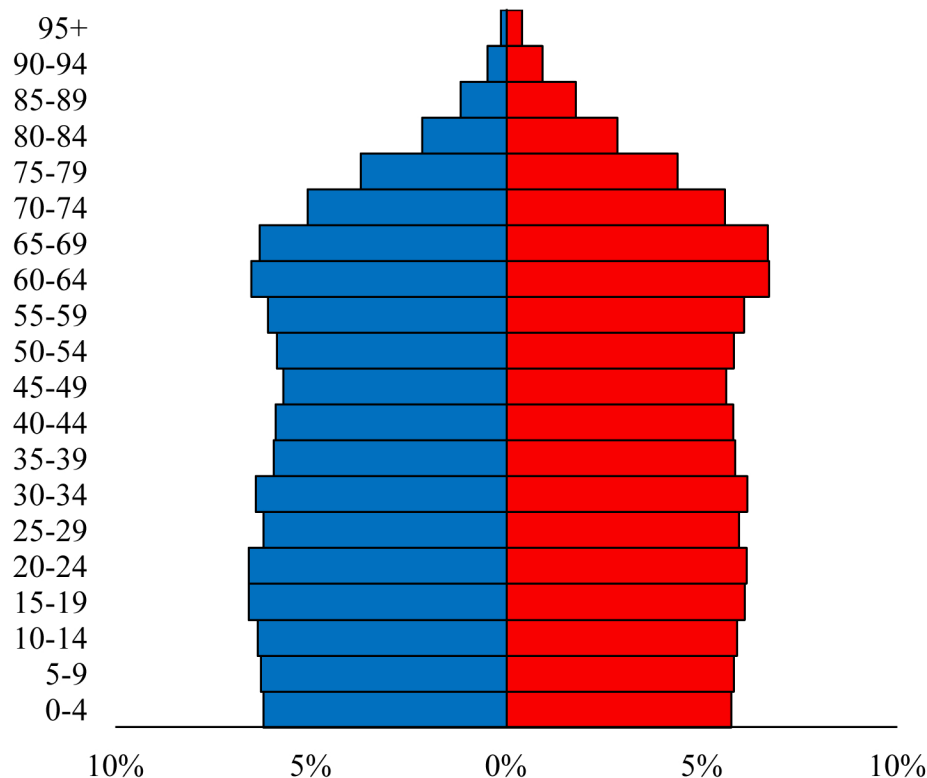

Population Pyramids of Ohio by County

Vanwert County Projected Population Pyramid, 2025

Ohio Projected Population Pyramid, 2025

■ Male ■ Female

■ Male ■ Female

Go to: <http://scripps.muohio.edu/content/population-pyramids-ohio-county-2010-2050> to download individual population pyramids (PDF, J-PEG, TIFF formats available).

Note: Population pyramids display % of populations by 5 years age groups.

Citation: Mehdizadeh, S., Ritchey, P. N., Tipsuk, P., & Yamashita, T. (2012). Population Pyramids of Ohio by County. Scripps Gerontology Center, Miami University, Oxford, OH.