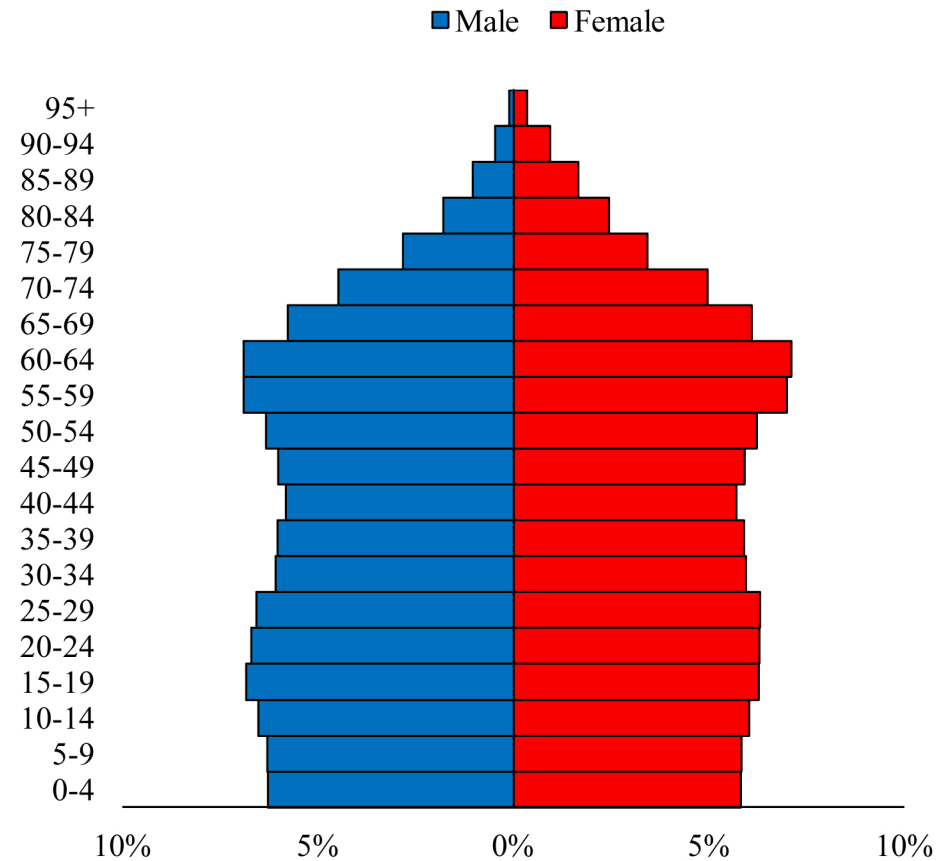

Population Pyramids of Ohio by County

Vanwert County Projected Population Pyramid, 2020

Ohio Projected Population Pyramid, 2020

Go to: <http://scripps.muohio.edu/content/population-pyramids-ohio-county-2010-2050> to download individual population pyramids (PDF, J-PEG, TIFF formats available).

Note: Population pyramids display % of populations by 5 years age groups.

Citation: Mehdizadeh, S., Ritchey, P. N., Tipsuk, P., & Yamashita, T. (2012). Population Pyramids of Ohio by County. Scripps Gerontology Center, Miami University, Oxford, OH.