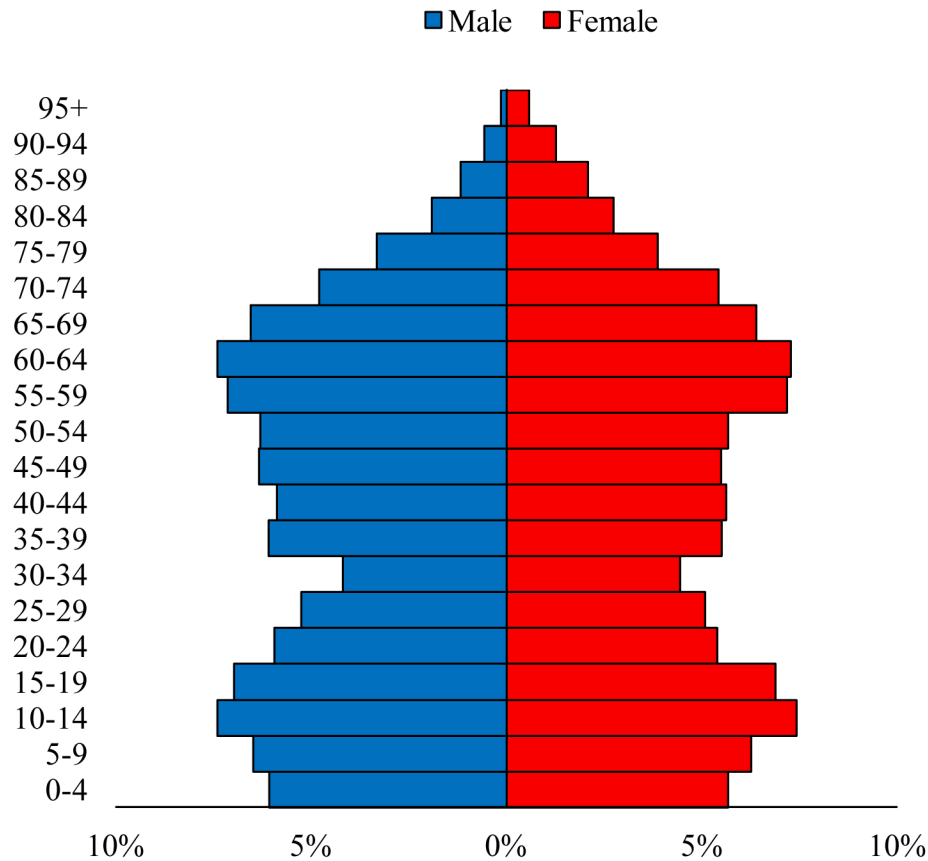

Population Pyramids of Ohio by County

Vanwert County Projected Population Pyramid, 2020

Ohio Projected Population Pyramid, 2020

Go to: <http://scripps.muohio.edu/content/population-pyramids-ohio-county-2010-2050> to download individual population pyramids (PDF, J-PEG, TIFF formats available).

Note: Population pyramids display % of populations by 5 years age groups.

Citation: Mehdizadeh, S., Ritchey, P. N., Tipsuk, P., & Yamashita, T. (2012). Population Pyramids of Ohio by County. Scripps Gerontology Center, Miami University, Oxford, OH.