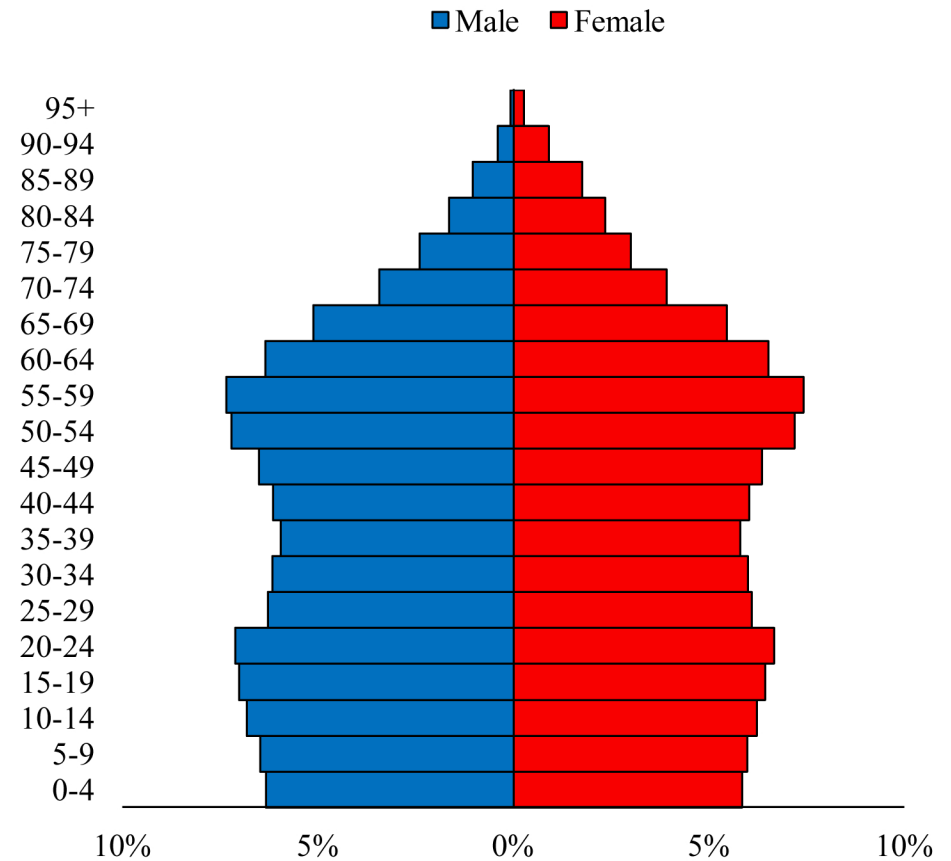

Population Pyramids of Ohio by County

Vanwert County Projected Population Pyramid, 2015

Ohio Projected Population Pyramid, 2015

Go to: <http://scripps.muohio.edu/content/population-pyramids-ohio-county-2010-2050> to download individual population pyramids (PDF, J-PEG, TIFF formats available).

Note: Population pyramids display % of populations by 5 years age groups.

Citation: Mehdizadeh, S., Ritchey, P. N., Tipsuk, P., & Yamashita, T. (2012). Population Pyramids of Ohio by County. Scripps Gerontology Center, Miami University, Oxford, OH.