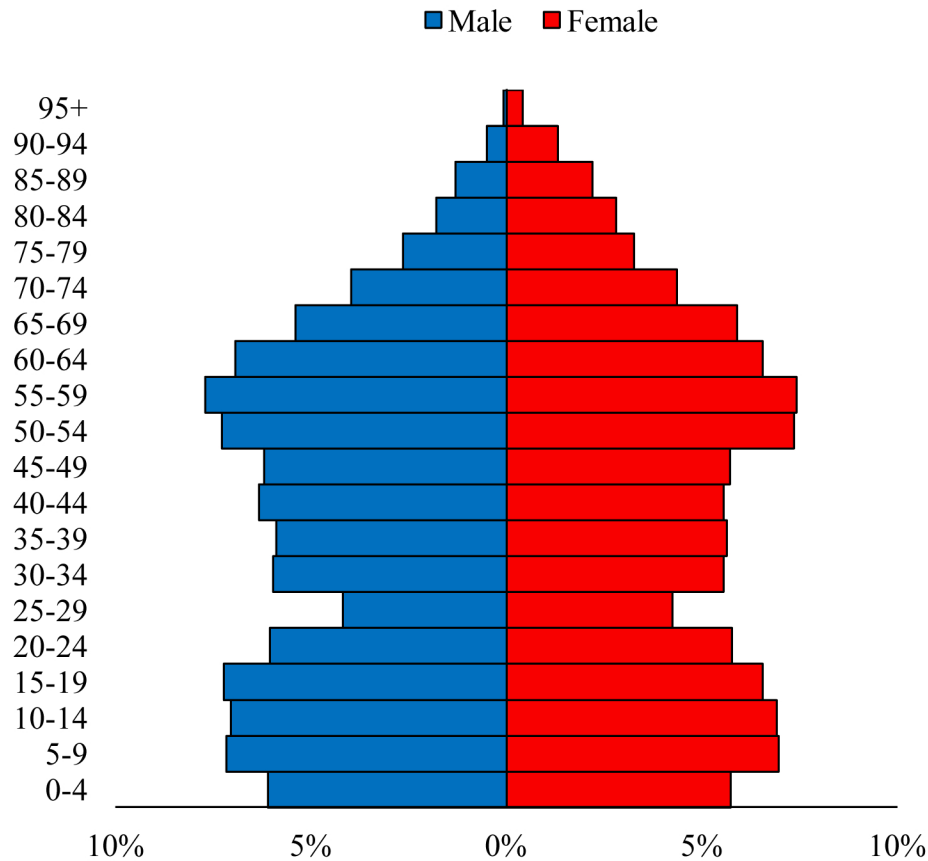

Population Pyramids of Ohio by County

Vanwert County Projected Population Pyramid, 2015

Ohio Projected Population Pyramid, 2015

Go to: <http://scripps.muohio.edu/content/population-pyramids-ohio-county-2010-2050> to download individual population pyramids (PDF, J-PEG, TIFF formats available).

Note: Population pyramids display % of populations by 5 years age groups.

Citation: Mehdizadeh, S., Ritchey, P. N., Tipsuk, P., & Yamashita, T. (2012). Population Pyramids of Ohio by County. Scripps Gerontology Center, Miami University, Oxford, OH.