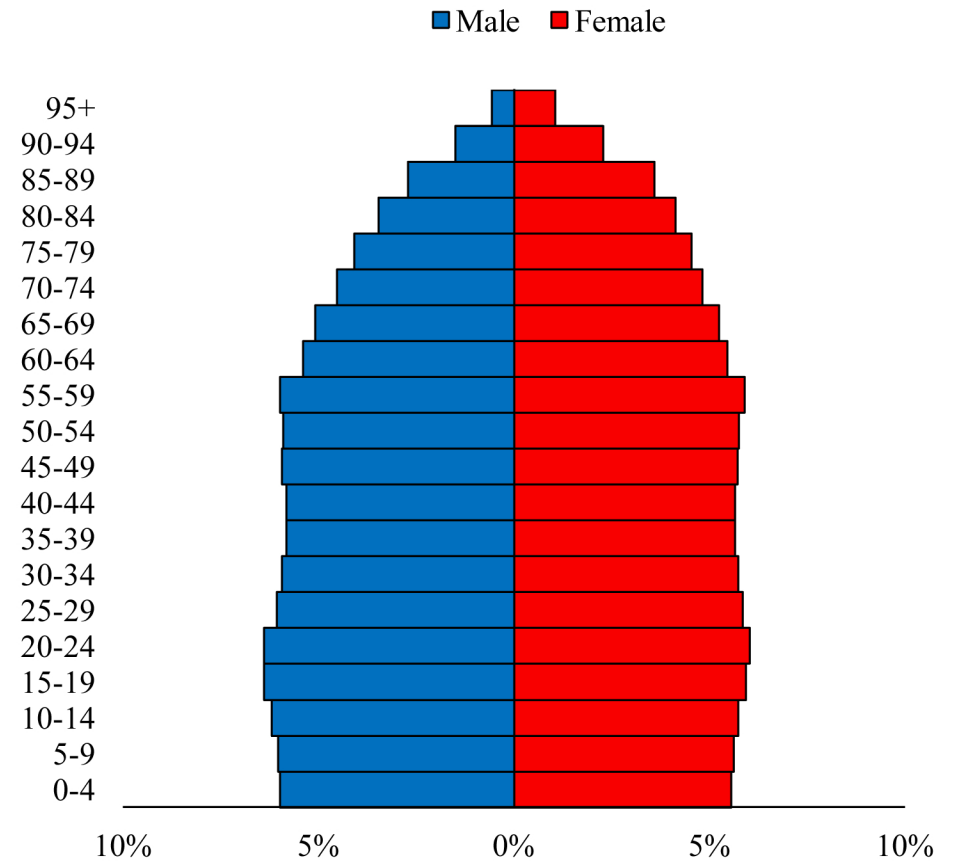

Population Pyramids of Ohio by County

Union County Projected Population Pyramid, 2050

Ohio Projected Population Pyramid, 2050

Go to: <http://scripps.muohio.edu/content/population-pyramids-ohio-county-2010-2050> to download individual population pyramids (PDF, J-PEG, TIFF formats available).

Note: Population pyramids display % of populations by 5 years age groups.

Citation: Mehdizadeh, S., Ritchey, P. N., Tipsuk, P., & Yamashita, T. (2012). Population Pyramids of Ohio by County. Scripps Gerontology Center, Miami University, Oxford, OH.