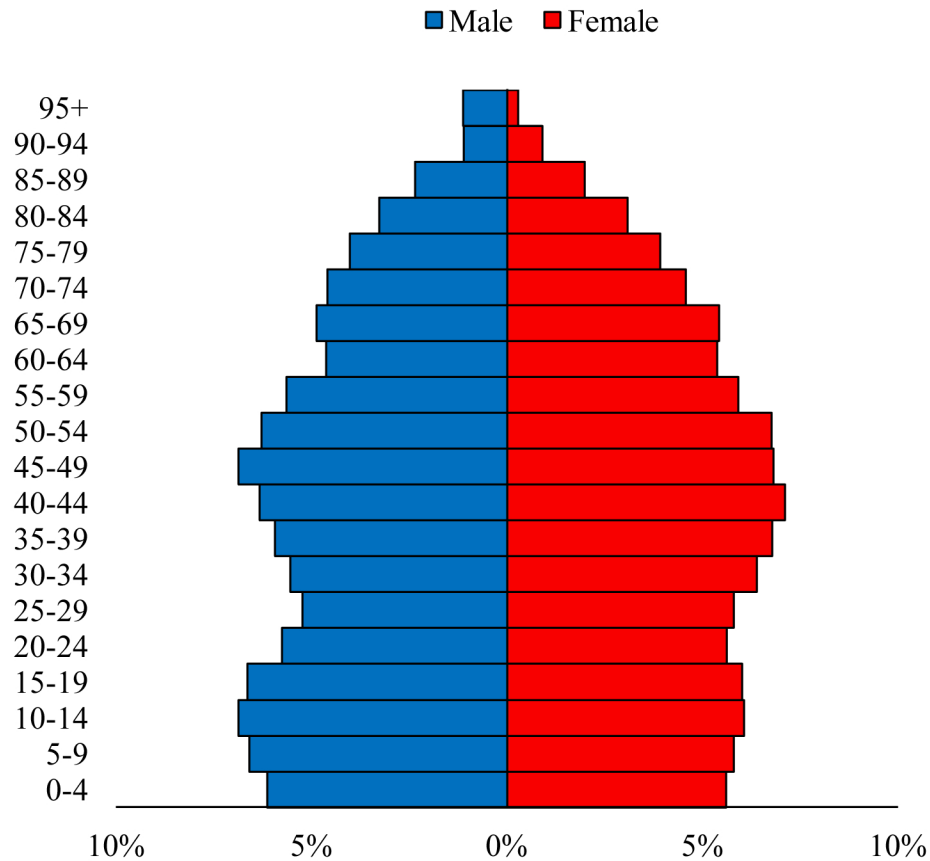

Population Pyramids of Ohio by County

Union County Projected Population Pyramid, 2050

Ohio Projected Population Pyramid, 2050

Go to: <http://scripps.muohio.edu/content/population-pyramids-ohio-county-2010-2050> to download individual population pyramids (PDF, J-PEG, TIFF formats available).

Note: Population pyramids display % of populations by 5 years age groups.

Citation: Mehdizadeh, S., Ritchey, P. N., Tipsuk, P., & Yamashita, T. (2012). Population Pyramids of Ohio by County. Scripps Gerontology Center, Miami University, Oxford, OH.