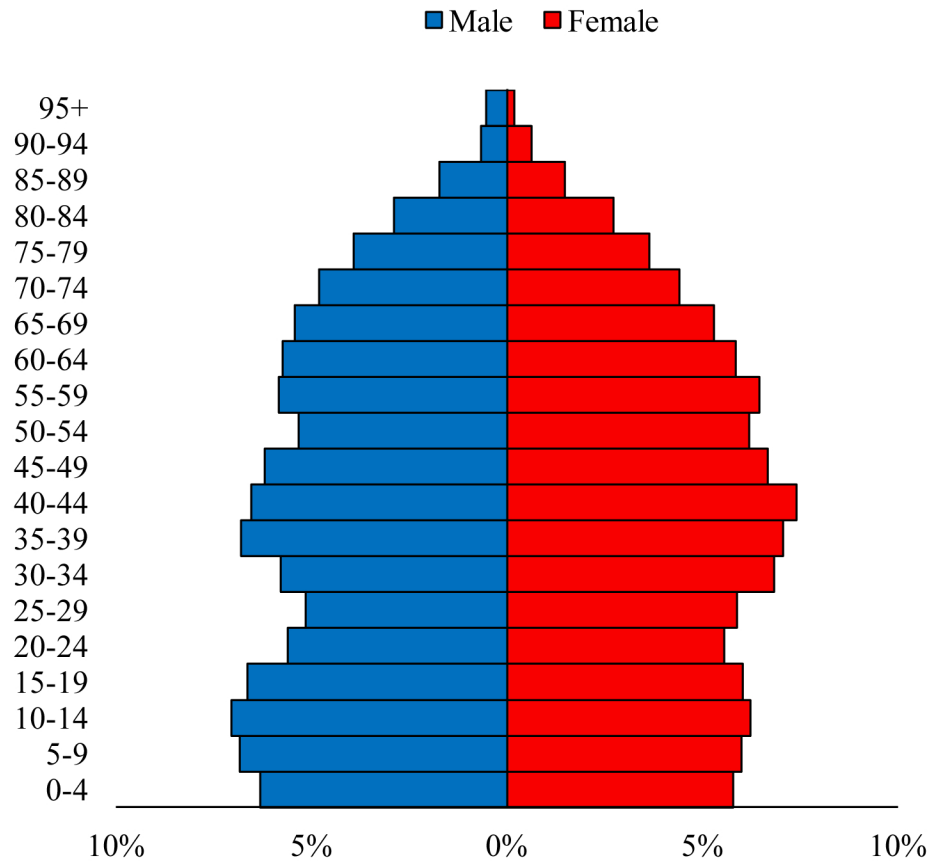

Population Pyramids of Ohio by County

Union County Projected Population Pyramid, 2040

Ohio Projected Population Pyramid, 2040

Go to: <http://scripps.muohio.edu/content/population-pyramids-ohio-county-2010-2050> to download individual population pyramids (PDF, J-PEG, TIFF formats available).

Note: Population pyramids display % of populations by 5 years age groups.

Citation: Mehdizadeh, S., Ritchey, P. N., Tipsuk, P., & Yamashita, T. (2012). Population Pyramids of Ohio by County. Scripps Gerontology Center, Miami University, Oxford, OH.