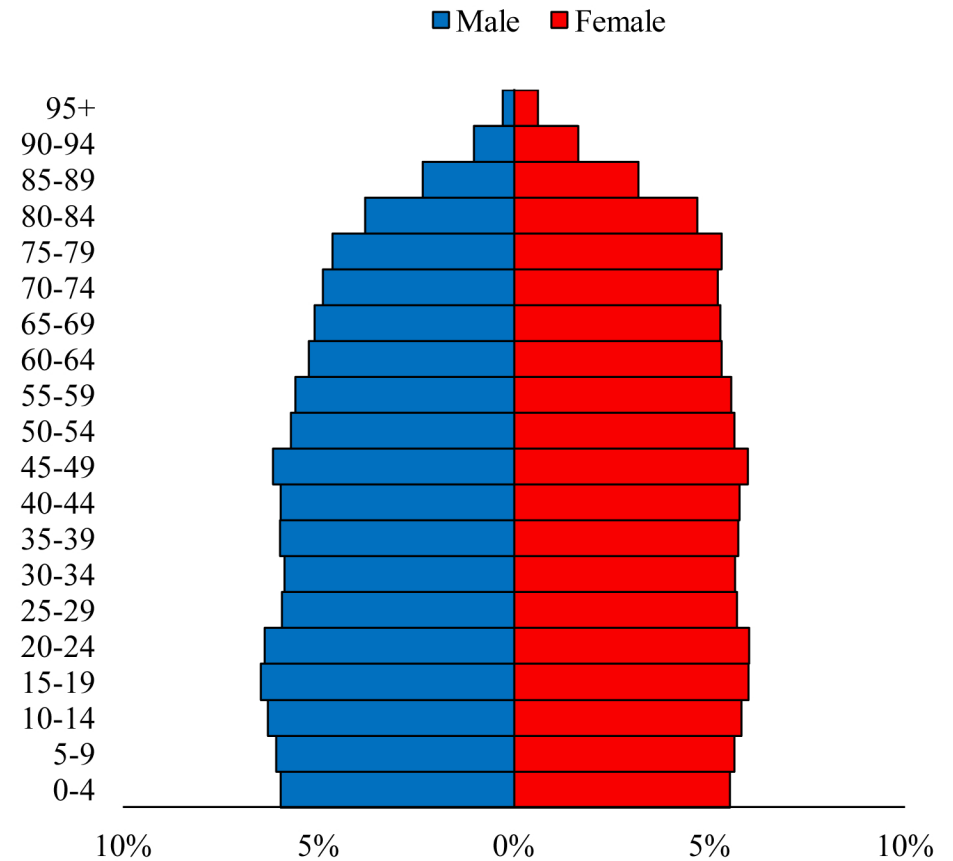

Population Pyramids of Ohio by County

Union County Projected Population Pyramid, 2040

Ohio Projected Population Pyramid, 2040

Go to: <http://scripps.muohio.edu/content/population-pyramids-ohio-county-2010-2050> to download individual population pyramids (PDF, J-PEG, TIFF formats available).

Note: Population pyramids display % of populations by 5 years age groups.

Citation: Mehdizadeh, S., Ritchey, P. N., Tipsuk, P., & Yamashita, T. (2012). Population Pyramids of Ohio by County. Scripps Gerontology Center, Miami University, Oxford, OH.