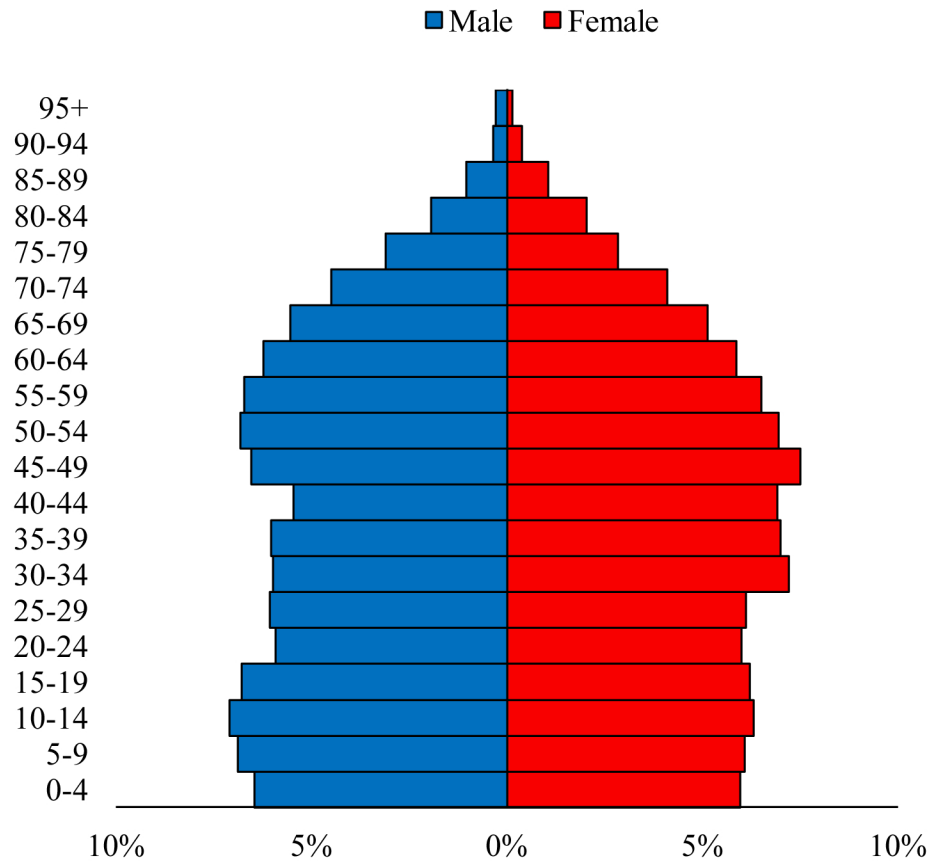

# Population Pyramids of Ohio by County

Union County Projected Population Pyramid, 2030

Ohio Projected Population Pyramid, 2030

**Go to:** <http://scripps.muohio.edu/content/population-pyramids-ohio-county-2010-2050> to download individual population pyramids (PDF, J-PEG, TIFF formats available).

**Note:** Population pyramids display % of populations by 5 years age groups.

**Citation:** Mehdizadeh, S., Ritchey, P. N., Tipsuk, P., & Yamashita, T. (2012). Population Pyramids of Ohio by County. Scripps Gerontology Center, Miami University, Oxford, OH.