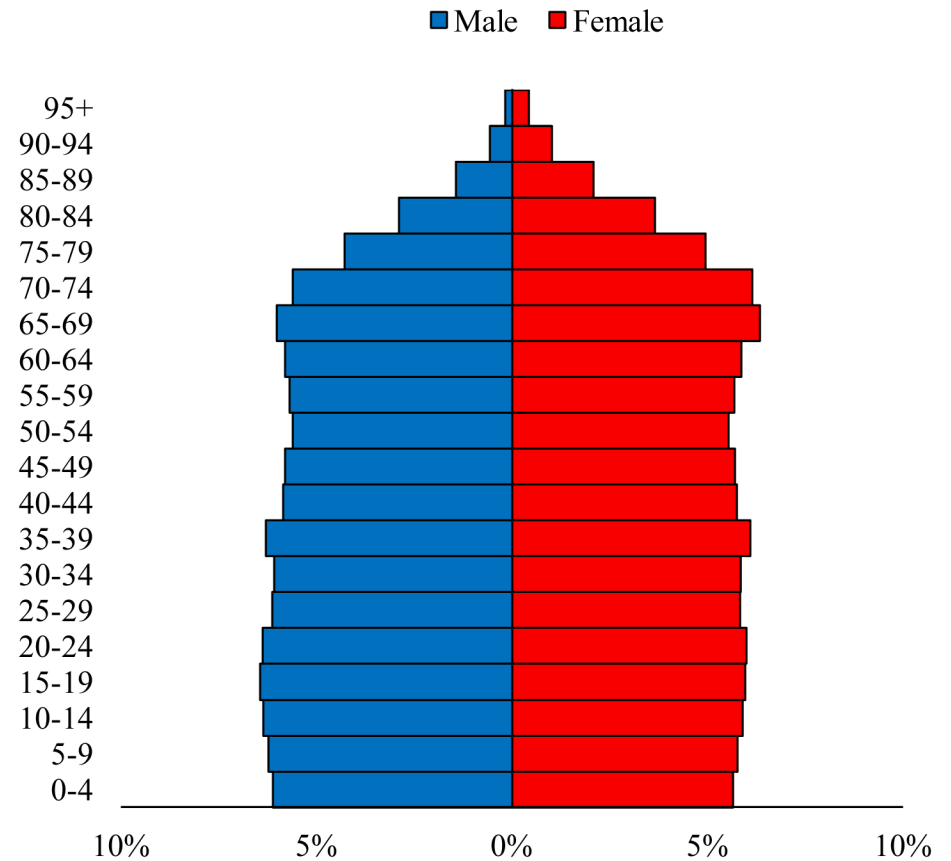

# Population Pyramids of Ohio by County

Union County Projected Population Pyramid, 2030

Ohio Projected Population Pyramid, 2030

**Go to:** <http://scripps.muohio.edu/content/population-pyramids-ohio-county-2010-2050> to download individual population pyramids (PDF, J-PEG, TIFF formats available).

**Note:** Population pyramids display % of populations by 5 years age groups.

**Citation:** Mehdizadeh, S., Ritchey, P. N., Tipsuk, P., & Yamashita, T. (2012). Population Pyramids of Ohio by County. Scripps Gerontology Center, Miami University, Oxford, OH.