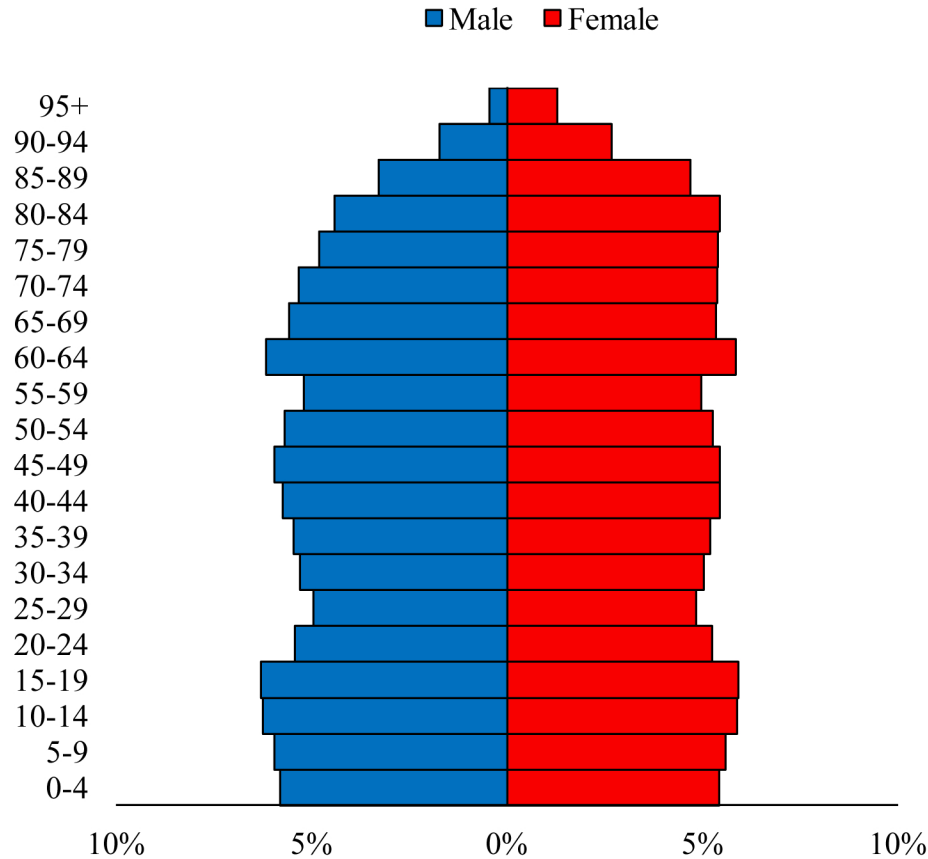

Population Pyramids of Ohio by County

Tuscarawas County Projected Population Pyramid, 2045

Ohio Projected Population Pyramid, 2045

Go to: <http://scripps.muohio.edu/content/population-pyramids-ohio-county-2010-2050> to download individual population pyramids (PDF, J-PEG, TIFF formats available).

Note: Population pyramids display % of populations by 5 years age groups.

Citation: Mehdizadeh, S., Ritchey, P. N., Tipsuk, P., & Yamashita, T. (2012). Population Pyramids of Ohio by County. Scripps Gerontology Center, Miami University, Oxford, OH.