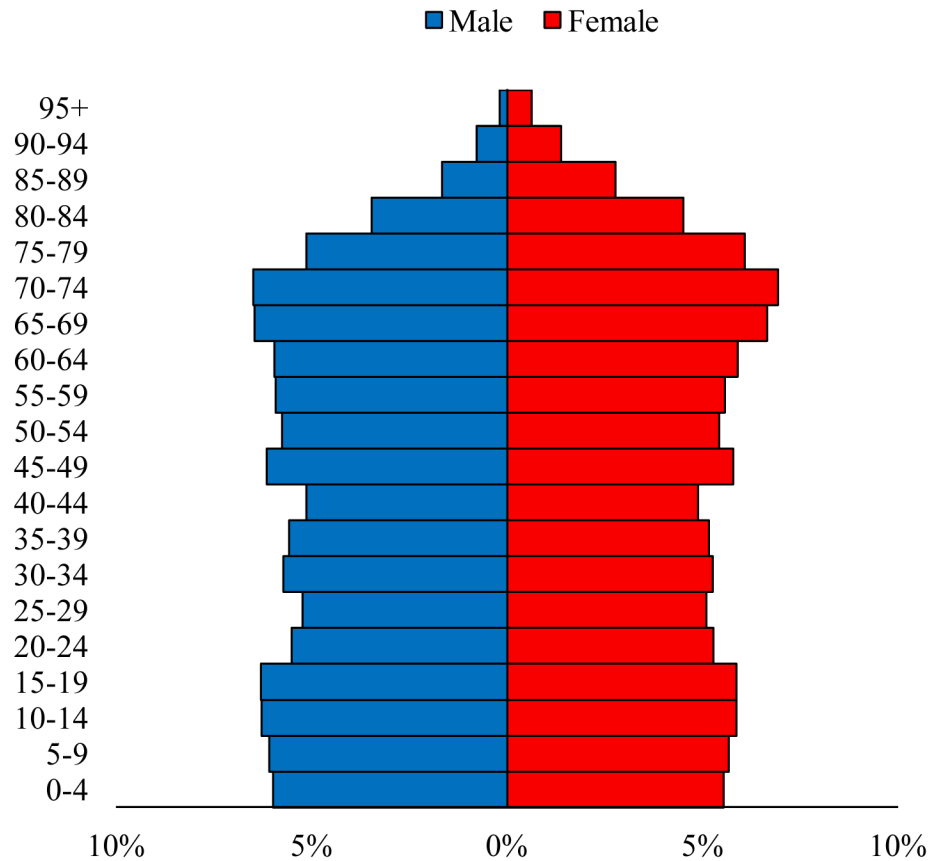

# Population Pyramids of Ohio by County

Tuscarawas County Projected Population Pyramid, 2030

Ohio Projected Population Pyramid, 2030

**Go to:** <http://scripps.muohio.edu/content/population-pyramids-ohio-county-2010-2050> to download individual population pyramids (PDF, J-PEG, TIFF formats available).

**Note:** Population pyramids display % of populations by 5 years age groups.

**Citation:** Mehdizadeh, S., Ritchey, P. N., Tipsuk, P., & Yamashita, T. (2012). Population Pyramids of Ohio by County. Scripps Gerontology Center, Miami University, Oxford, OH.