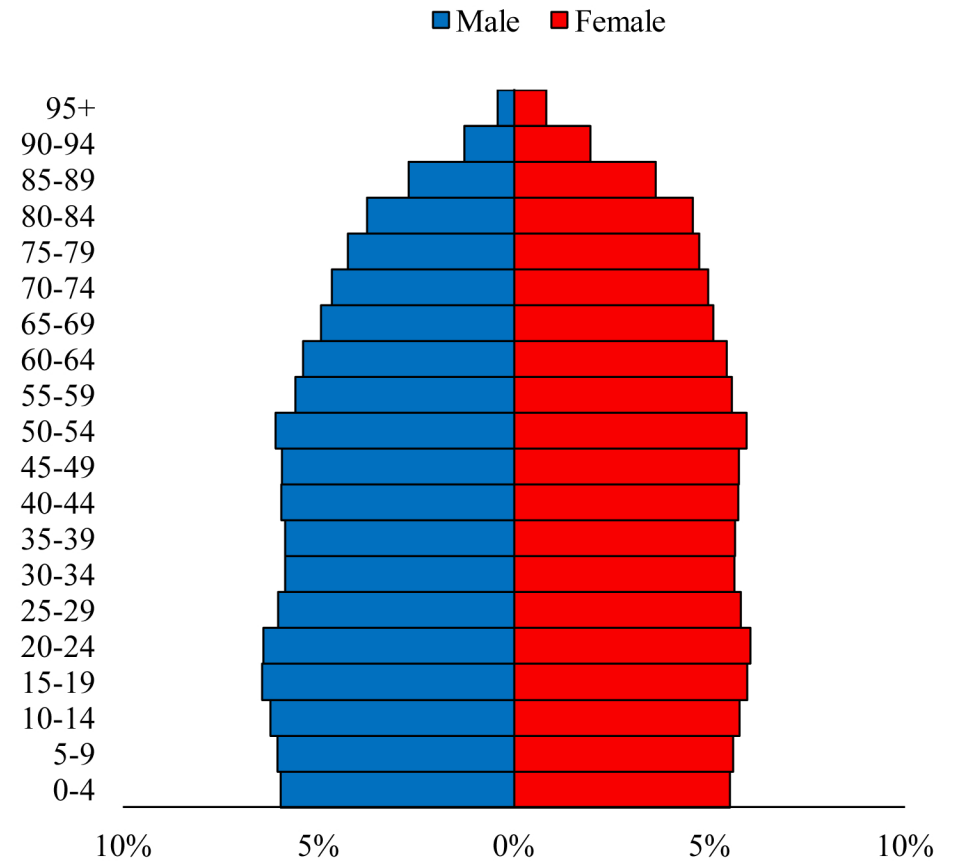

Population Pyramids of Ohio by County

Summit County Projected Population Pyramid, 2045

Ohio Projected Population Pyramid, 2045

Go to: <http://scripps.muohio.edu/content/population-pyramids-ohio-county-2010-2050> to download individual population pyramids (PDF, J-PEG, TIFF formats available).

Note: Population pyramids display % of populations by 5 years age groups.

Citation: Mehdizadeh, S., Ritchey, P. N., Tipsuk, P., & Yamashita, T. (2012). Population Pyramids of Ohio by County. Scripps Gerontology Center, Miami University, Oxford, OH.