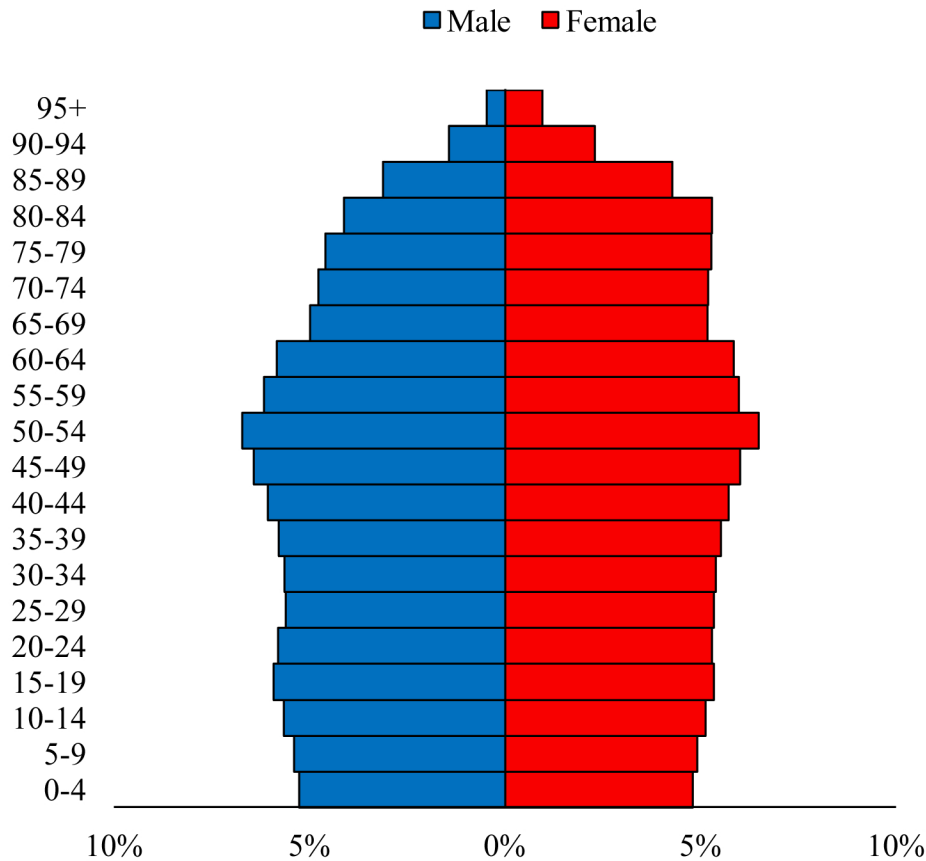

Population Pyramids of Ohio by County

Summit County Projected Population Pyramid, 2045

Ohio Projected Population Pyramid, 2045

Go to: <http://scripps.muohio.edu/content/population-pyramids-ohio-county-2010-2050> to download individual population pyramids (PDF, J-PEG, TIFF formats available).

Note: Population pyramids display % of populations by 5 years age groups.

Citation: Mehdizadeh, S., Ritchey, P. N., Tipsuk, P., & Yamashita, T. (2012). Population Pyramids of Ohio by County. Scripps Gerontology Center, Miami University, Oxford, OH.