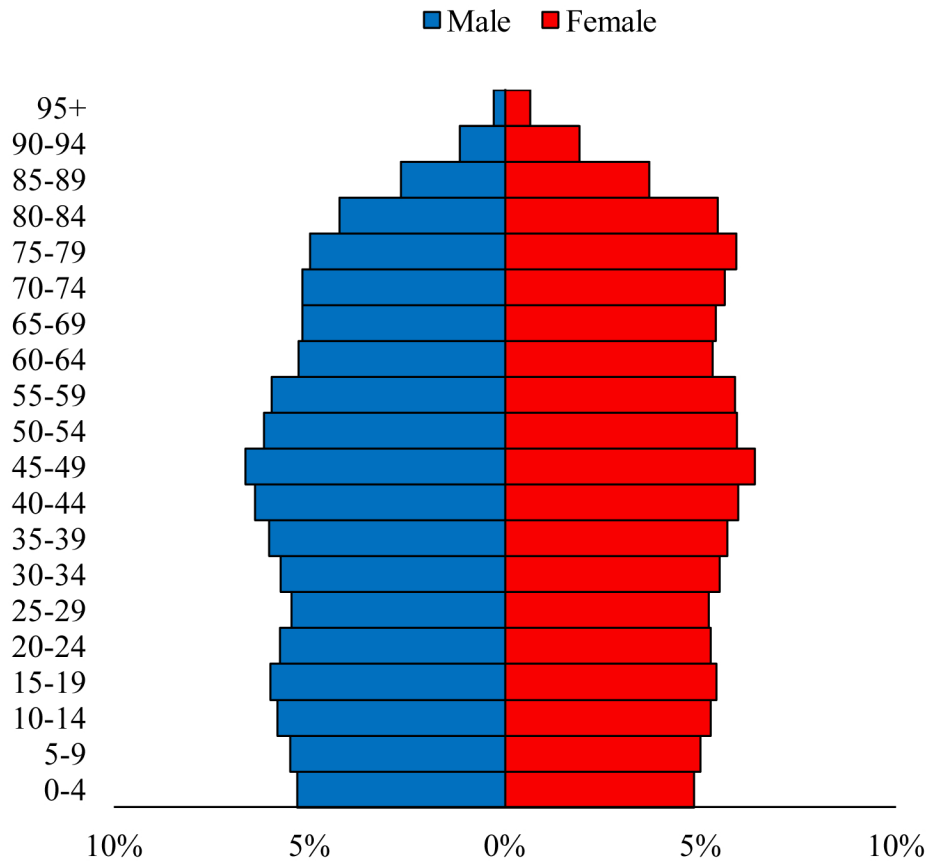

Population Pyramids of Ohio by County

Summit County Projected Population Pyramid, 2040

Ohio Projected Population Pyramid, 2040

Go to: <http://scripps.muohio.edu/content/population-pyramids-ohio-county-2010-2050> to download individual population pyramids (PDF, J-PEG, TIFF formats available).

Note: Population pyramids display % of populations by 5 years age groups.

Citation: Mehdizadeh, S., Ritchey, P. N., Tipsuk, P., & Yamashita, T. (2012). Population Pyramids of Ohio by County. Scripps Gerontology Center, Miami University, Oxford, OH.