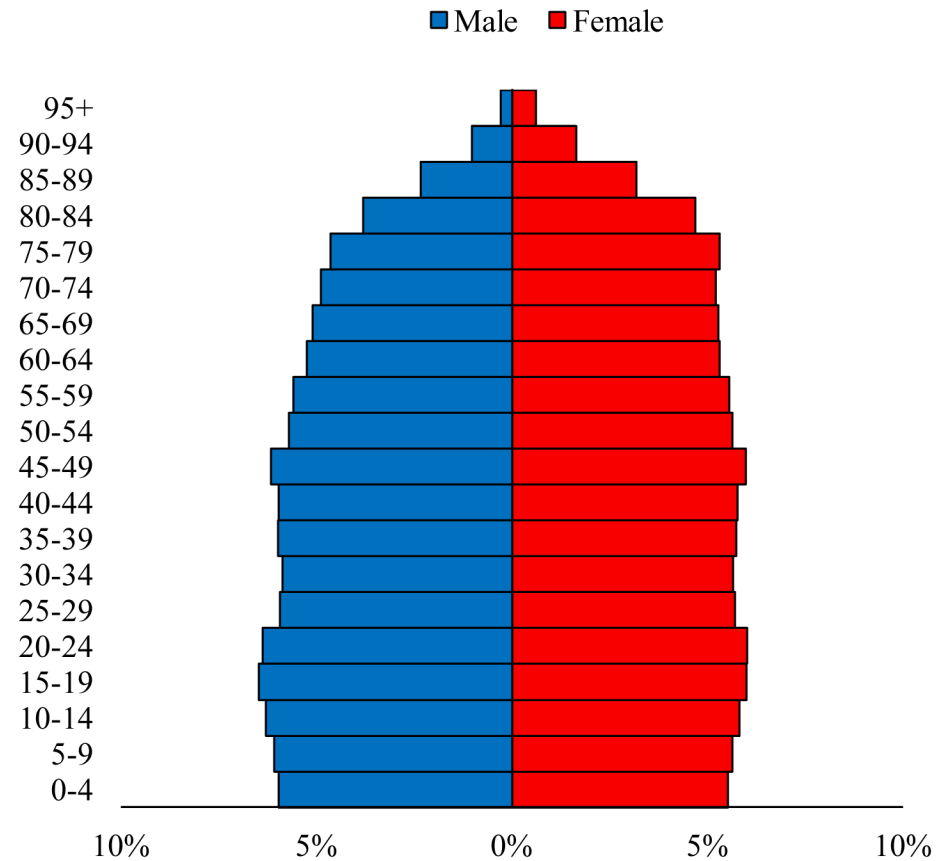

Population Pyramids of Ohio by County

Summit County Projected Population Pyramid, 2040

Ohio Projected Population Pyramid, 2040

Go to: <http://scripps.muohio.edu/content/population-pyramids-ohio-county-2010-2050> to download individual population pyramids (PDF, J-PEG, TIFF formats available).

Note: Population pyramids display % of populations by 5 years age groups.

Citation: Mehdizadeh, S., Ritchey, P. N., Tipsuk, P., & Yamashita, T. (2012). Population Pyramids of Ohio by County. Scripps Gerontology Center, Miami University, Oxford, OH.