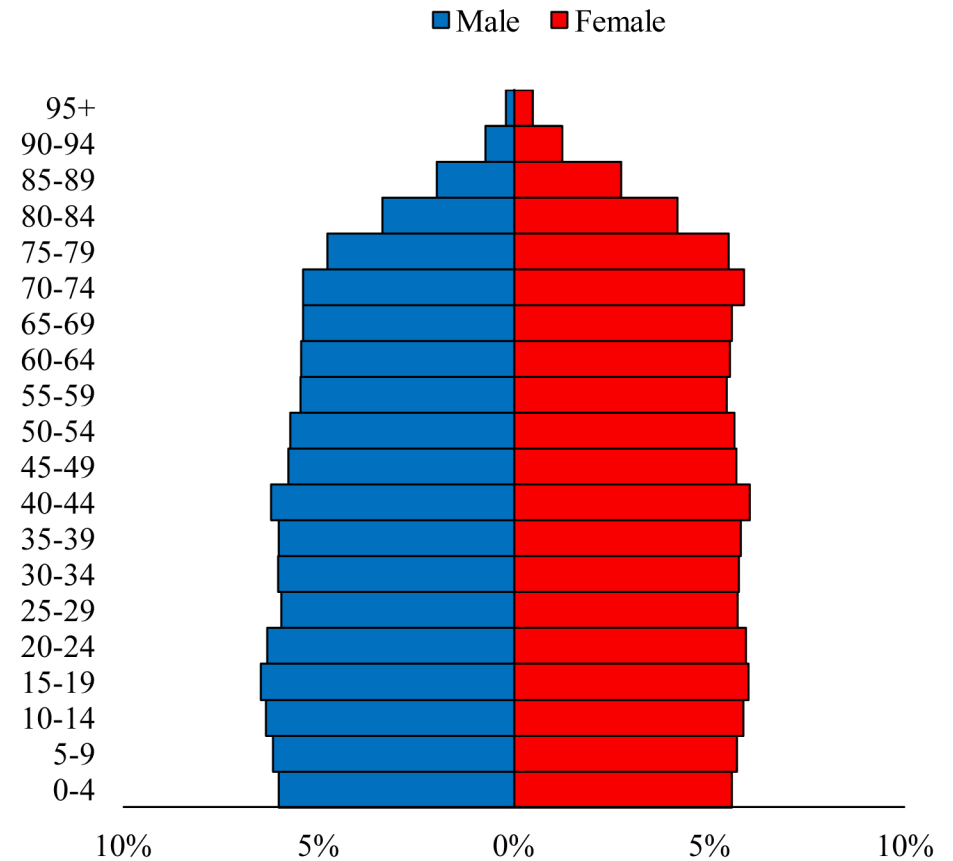

Population Pyramids of Ohio by County

Summit County Projected Population Pyramid, 2035

Ohio Projected Population Pyramid, 2035

Go to: <http://scripps.muohio.edu/content/population-pyramids-ohio-county-2010-2050> to download individual population pyramids (PDF, J-PEG, TIFF formats available).

Note: Population pyramids display % of populations by 5 years age groups.

Citation: Mehdizadeh, S., Ritchey, P. N., Tipsuk, P., & Yamashita, T. (2012). Population Pyramids of Ohio by County. Scripps Gerontology Center, Miami University, Oxford, OH.