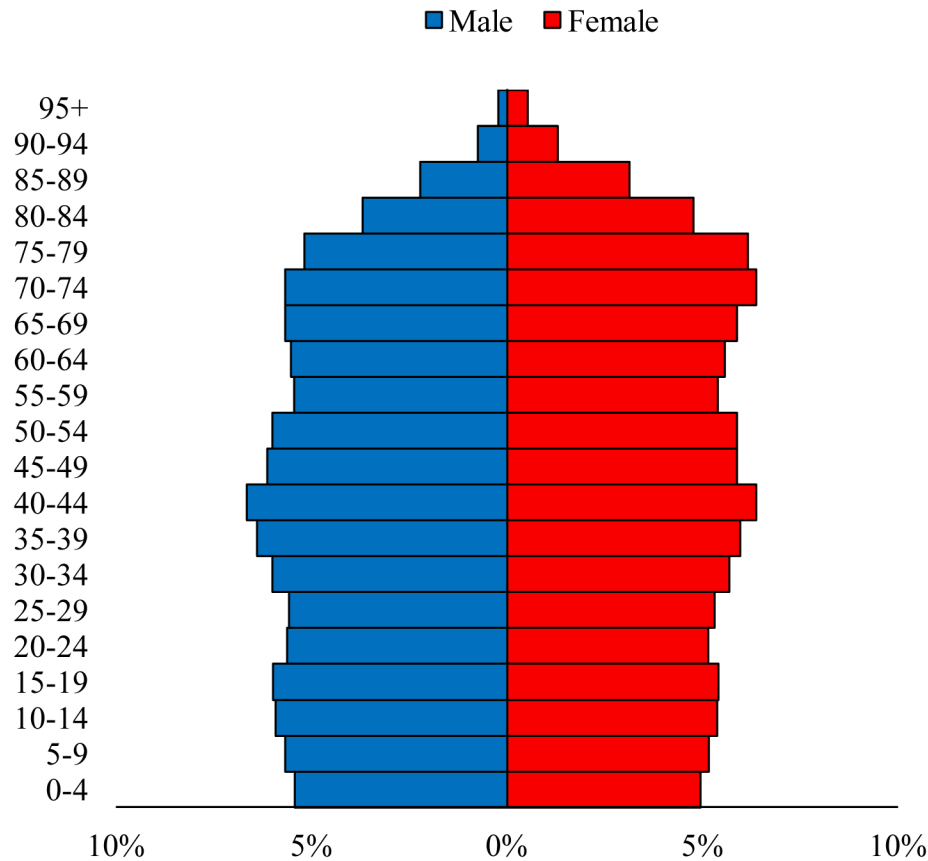

Population Pyramids of Ohio by County

Summit County Projected Population Pyramid, 2035

Ohio Projected Population Pyramid, 2035

Go to: <http://scripps.muohio.edu/content/population-pyramids-ohio-county-2010-2050> to download individual population pyramids (PDF, J-PEG, TIFF formats available).

Note: Population pyramids display % of populations by 5 years age groups.

Citation: Mehdizadeh, S., Ritchey, P. N., Tipsuk, P., & Yamashita, T. (2012). Population Pyramids of Ohio by County. Scripps Gerontology Center, Miami University, Oxford, OH.