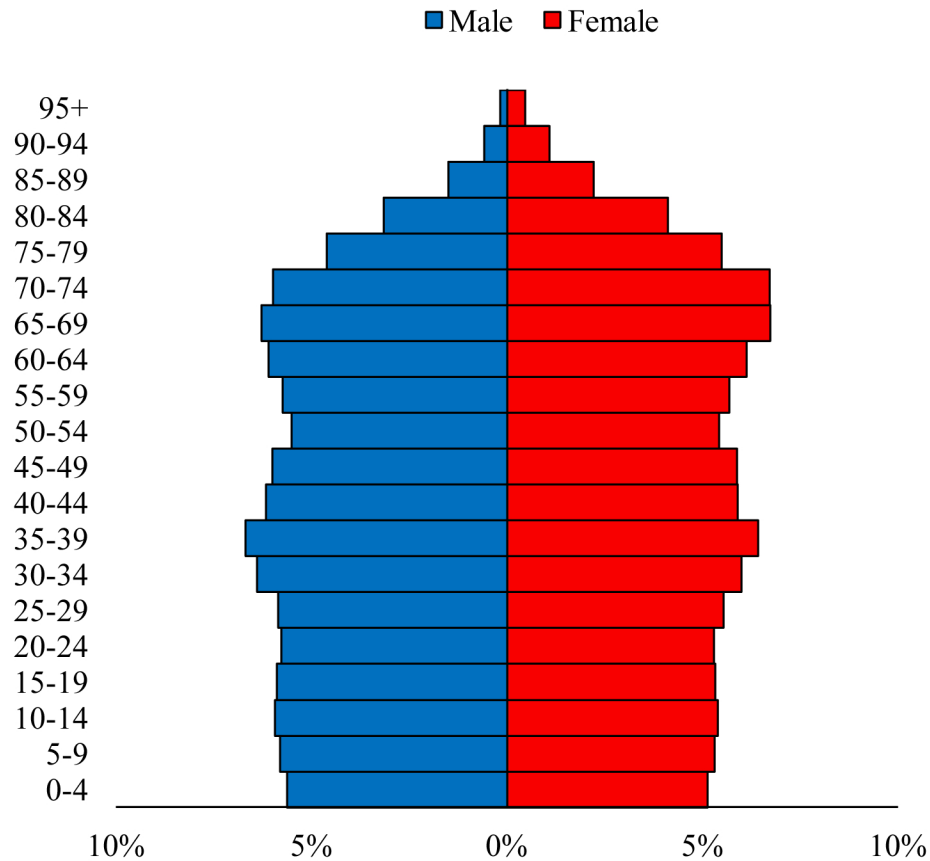

# Population Pyramids of Ohio by County

Summit County Projected Population Pyramid, 2030

Ohio Projected Population Pyramid, 2030

**Go to:** <http://scripps.muohio.edu/content/population-pyramids-ohio-county-2010-2050> to download individual population pyramids (PDF, J-PEG, TIFF formats available).

**Note:** Population pyramids display % of populations by 5 years age groups.

**Citation:** Mehdizadeh, S., Ritchey, P. N., Tipsuk, P., & Yamashita, T. (2012). Population Pyramids of Ohio by County. Scripps Gerontology Center, Miami University, Oxford, OH.