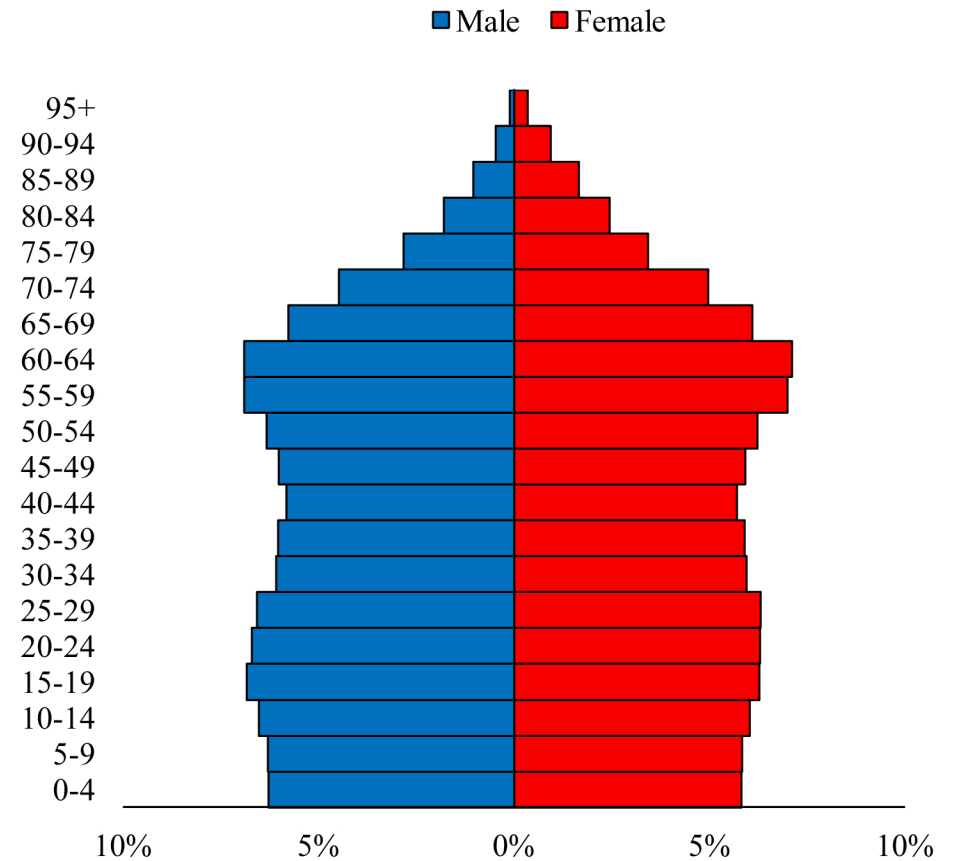

Population Pyramids of Ohio by County

Summit County Projected Population Pyramid, 2020

Ohio Projected Population Pyramid, 2020

Go to: <http://scripps.muohio.edu/content/population-pyramids-ohio-county-2010-2050> to download individual population pyramids (PDF, J-PEG, TIFF formats available).

Note: Population pyramids display % of populations by 5 years age groups.

Citation: Mehdizadeh, S., Ritchey, P. N., Tipsuk, P., & Yamashita, T. (2012). Population Pyramids of Ohio by County. Scripps Gerontology Center, Miami University, Oxford, OH.