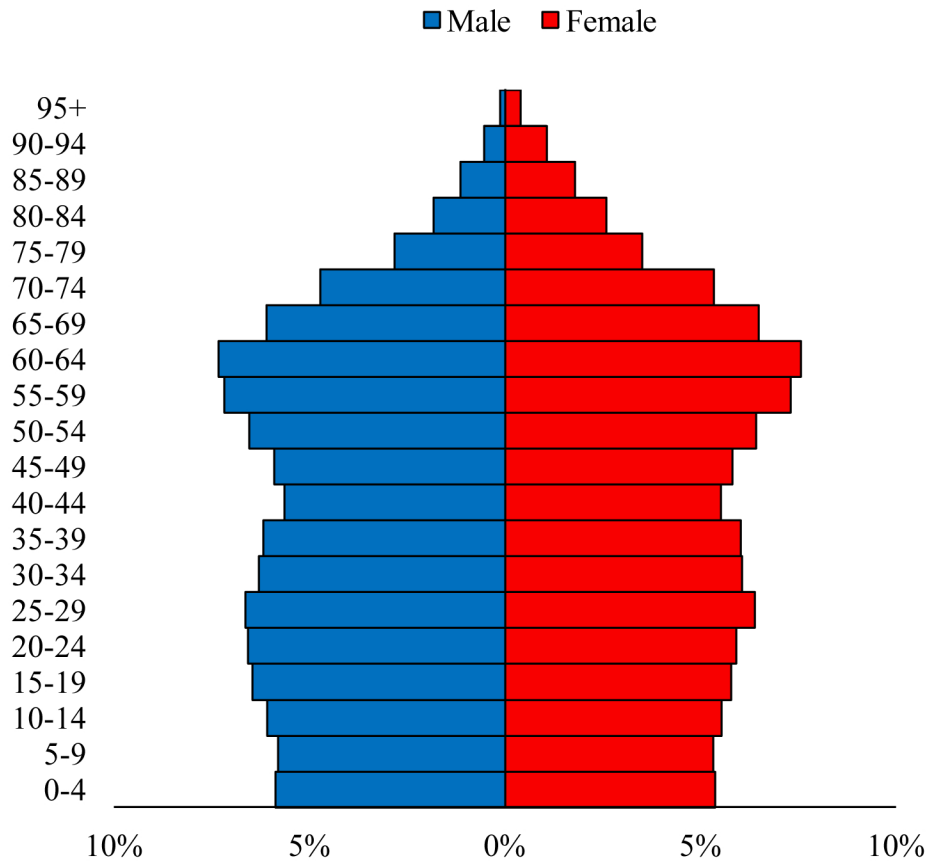

Population Pyramids of Ohio by County

Summit County Projected Population Pyramid, 2020

Ohio Projected Population Pyramid, 2020

Go to: <http://scripps.muohio.edu/content/population-pyramids-ohio-county-2010-2050> to download individual population pyramids (PDF, J-PEG, TIFF formats available).

Note: Population pyramids display % of populations by 5 years age groups.

Citation: Mehdizadeh, S., Ritchey, P. N., Tipsuk, P., & Yamashita, T. (2012). Population Pyramids of Ohio by County. Scripps Gerontology Center, Miami University, Oxford, OH.