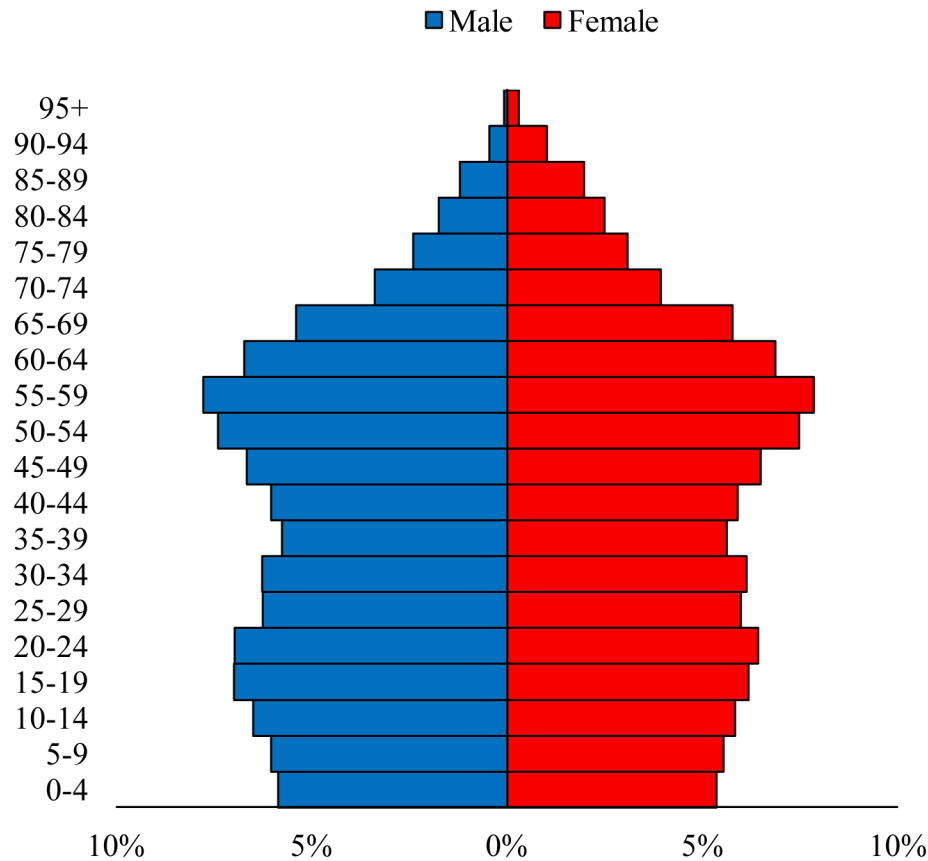

Population Pyramids of Ohio by County

Summit County Projected Population Pyramid, 2015

Ohio Projected Population Pyramid, 2015

Go to: <http://scripps.muohio.edu/content/population-pyramids-ohio-county-2010-2050> to download individual population pyramids (PDF, J-PEG, TIFF formats available).

Note: Population pyramids display % of populations by 5 years age groups.

Citation: Mehdizadeh, S., Ritchey, P. N., Tipsuk, P., & Yamashita, T. (2012). Population Pyramids of Ohio by County. Scripps Gerontology Center, Miami University, Oxford, OH.