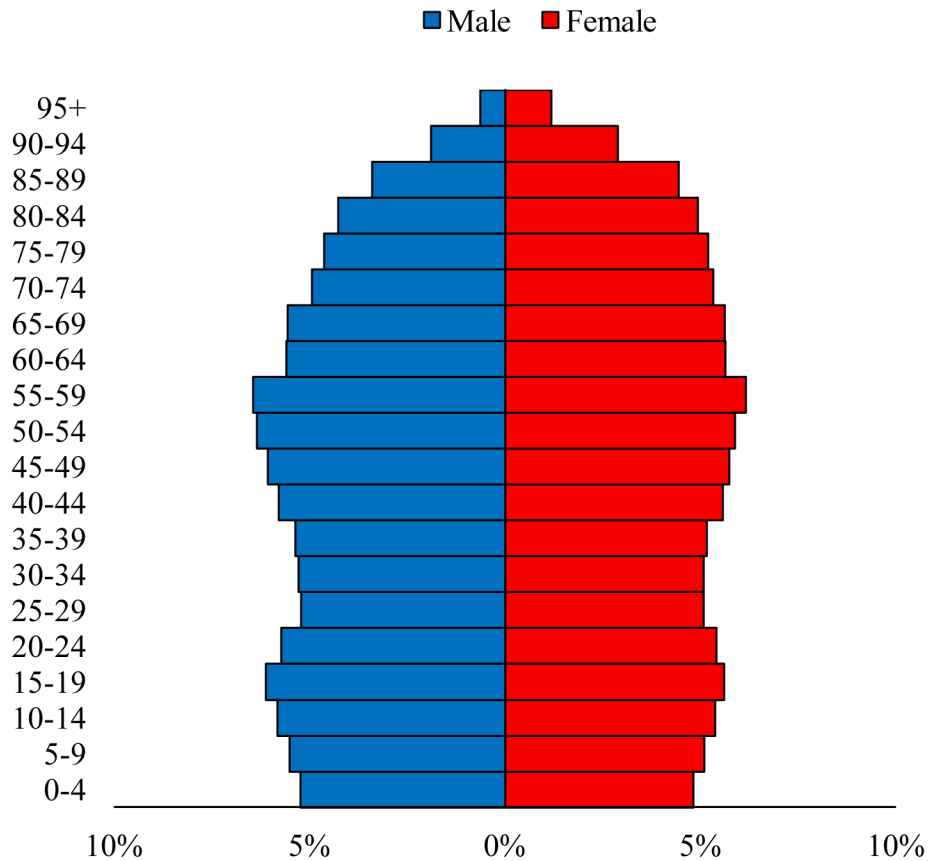

# Population Pyramids of Ohio by County

Stark County Projected Population Pyramid, 2050

Ohio Projected Population Pyramid, 2050

**Go to:** <http://scripps.muohio.edu/content/population-pyramids-ohio-county-2010-2050> to download individual population pyramids (PDF, J-PEG, TIFF formats available).

**Note:** Population pyramids display % of populations by 5 years age groups.

**Citation:** Mehdizadeh, S., Ritchey, P. N., Tipsuk, P., & Yamashita, T. (2012). Population Pyramids of Ohio by County. Scripps Gerontology Center, Miami University, Oxford, OH.