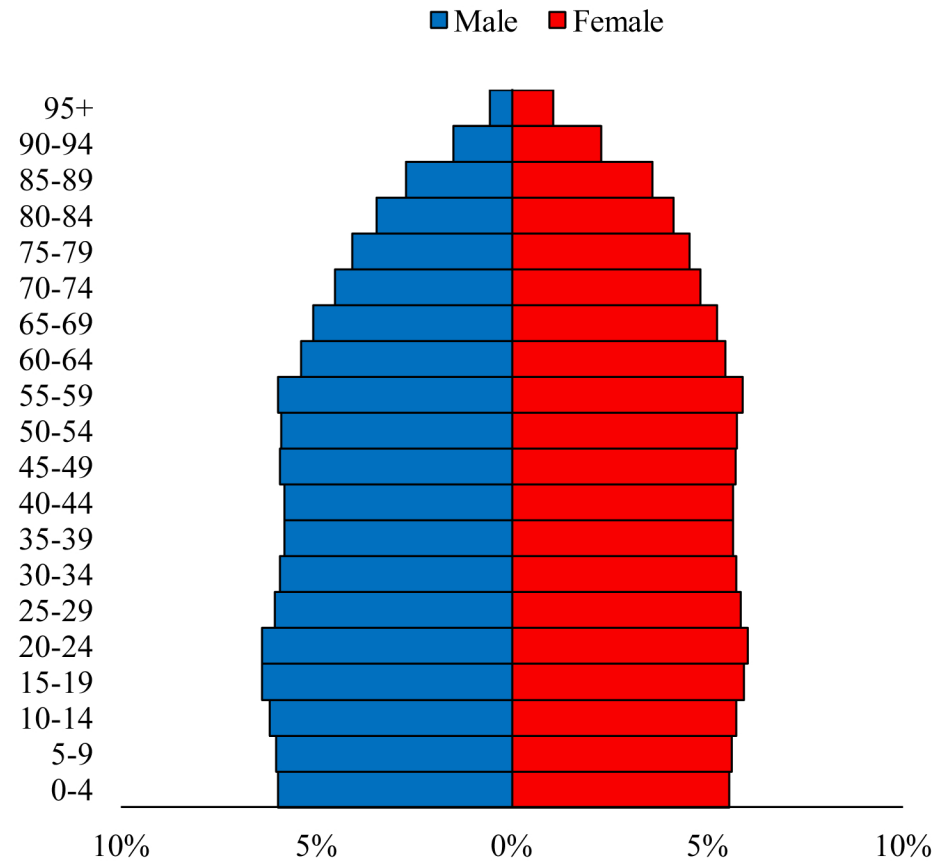

# Population Pyramids of Ohio by County

Stark County Projected Population Pyramid, 2050

Ohio Projected Population Pyramid, 2050

**Go to:** <http://scripps.muohio.edu/content/population-pyramids-ohio-county-2010-2050> to download individual population pyramids (PDF, J-PEG, TIFF formats available).

**Note:** Population pyramids display % of populations by 5 years age groups.

**Citation:** Mehdizadeh, S., Ritchey, P. N., Tipsuk, P., & Yamashita, T. (2012). Population Pyramids of Ohio by County. Scripps Gerontology Center, Miami University, Oxford, OH.