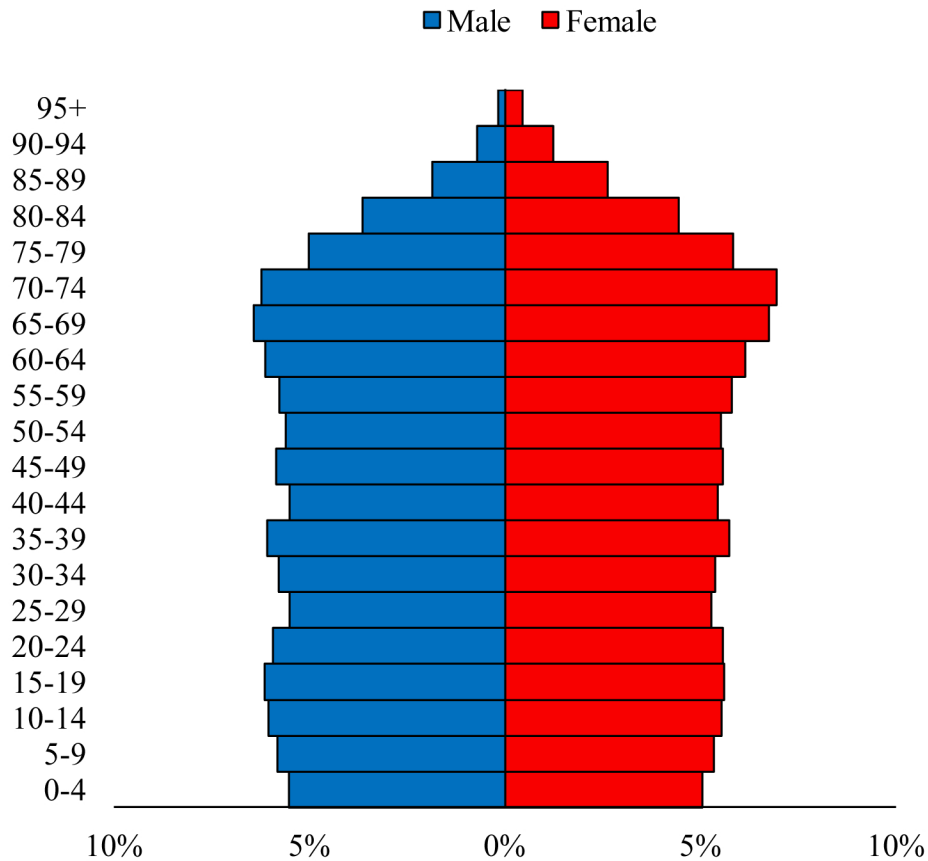

# Population Pyramids of Ohio by County

Stark County Projected Population Pyramid, 2030

Ohio Projected Population Pyramid, 2030

**Go to:** <http://scripps.muohio.edu/content/population-pyramids-ohio-county-2010-2050> to download individual population pyramids (PDF, J-PEG, TIFF formats available).

**Note:** Population pyramids display % of populations by 5 years age groups.

**Citation:** Mehdizadeh, S., Ritchey, P. N., Tipsuk, P., & Yamashita, T. (2012). Population Pyramids of Ohio by County. Scripps Gerontology Center, Miami University, Oxford, OH.