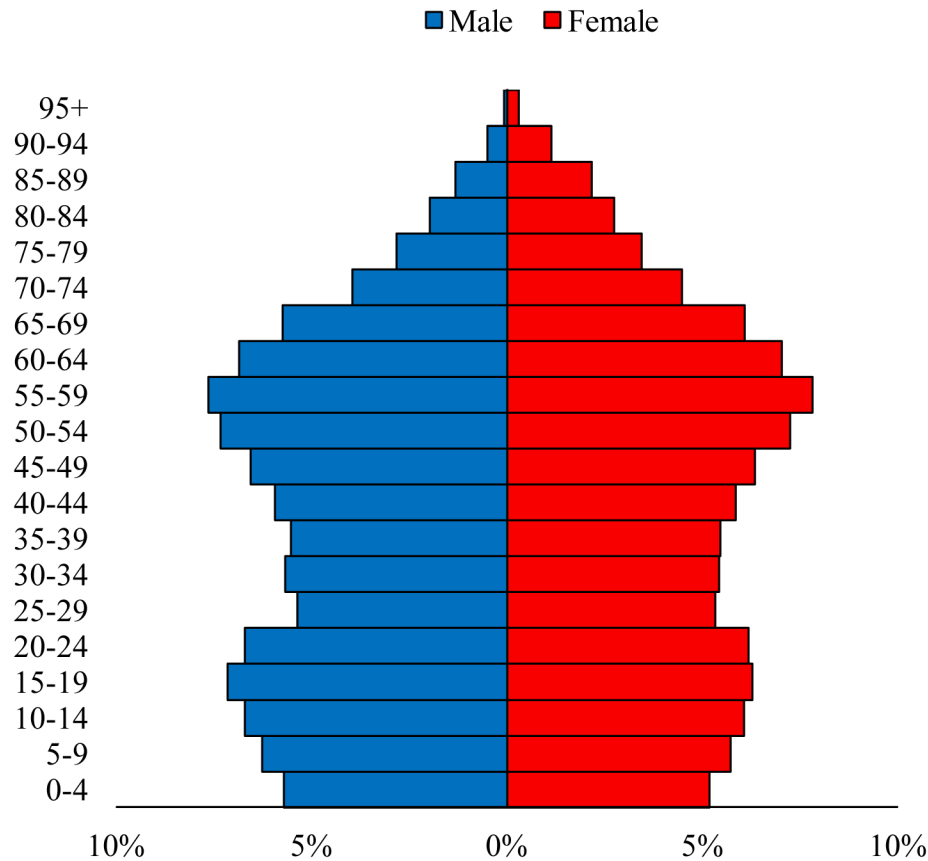

# Population Pyramids of Ohio by County

Stark County Projected Population Pyramid, 2015

Ohio Projected Population Pyramid, 2015

**Go to:** <http://scripps.muohio.edu/content/population-pyramids-ohio-county-2010-2050> to download individual population pyramids (PDF, J-PEG, TIFF formats available).

**Note:** Population pyramids display % of populations by 5 years age groups.

**Citation:** Mehdizadeh, S., Ritchey, P. N., Tipsuk, P., & Yamashita, T. (2012). Population Pyramids of Ohio by County. Scripps Gerontology Center, Miami University, Oxford, OH.