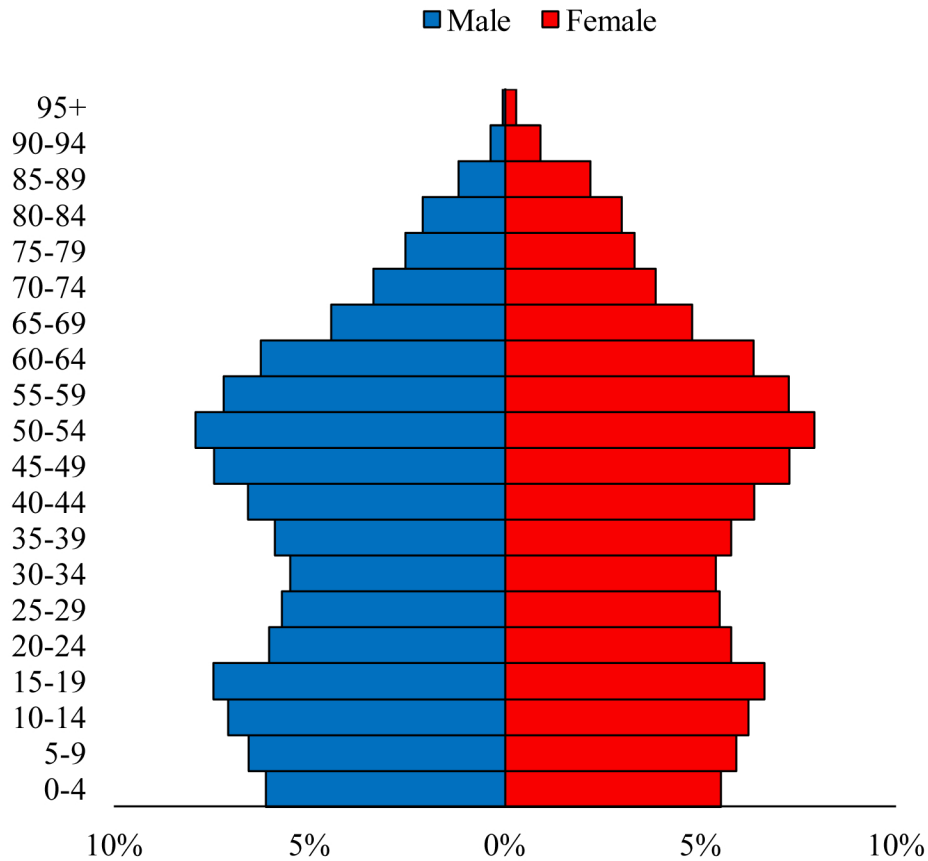

Population Pyramids of Ohio by County

Stark County Population Pyramid, 2010

Ohio Population Pyramid, 2010

Go to: <http://scripps.muohio.edu/content/population-pyramids-ohio-county-2010-2050> to download individual population pyramids (PDF, J-PEG, TIFF formats available).

Note: Population pyramids display % of populations by 5 years age groups.

Citation: Mehdizadeh, S., Ritchey, P. N., Tipsuk, P., & Yamashita, T. (2012). Population Pyramids of Ohio by County. Scripps Gerontology Center, Miami University, Oxford, OH.