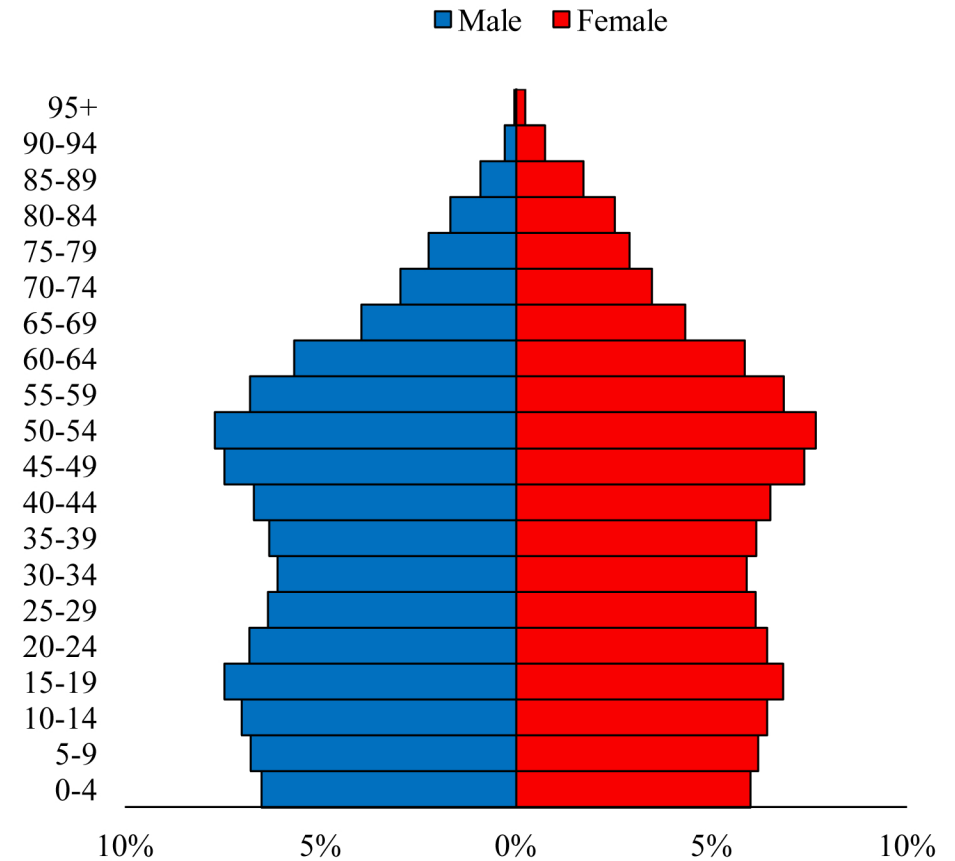

Population Pyramids of Ohio by County

Stark County Population Pyramid, 2010

Ohio Population Pyramid, 2010

Go to: <http://scripps.muohio.edu/content/population-pyramids-ohio-county-2010-2050> to download individual population pyramids (PDF, J-PEG, TIFF formats available).

Note: Population pyramids display % of populations by 5 years age groups.

Citation: Mehdizadeh, S., Ritchey, P. N., Tipsuk, P., & Yamashita, T. (2012). Population Pyramids of Ohio by County. Scripps Gerontology Center, Miami University, Oxford, OH.