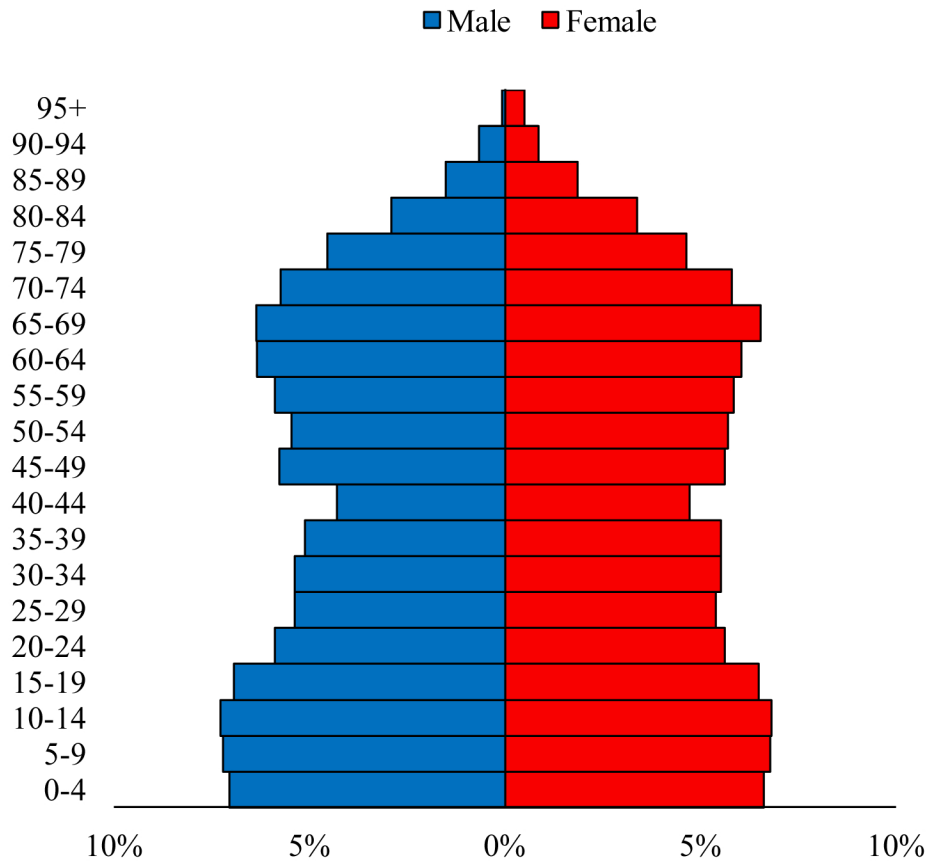

Population Pyramids of Ohio by County

Shelby County Projected Population Pyramid, 2030

Ohio Projected Population Pyramid, 2030

Go to: <http://scripps.muohio.edu/content/population-pyramids-ohio-county-2010-2050> to download individual population pyramids (PDF, J-PEG, TIFF formats available).

Note: Population pyramids display % of populations by 5 years age groups.

Citation: Mehdizadeh, S., Ritchey, P. N., Tipsuk, P., & Yamashita, T. (2012). Population Pyramids of Ohio by County. Scripps Gerontology Center, Miami University, Oxford, OH.