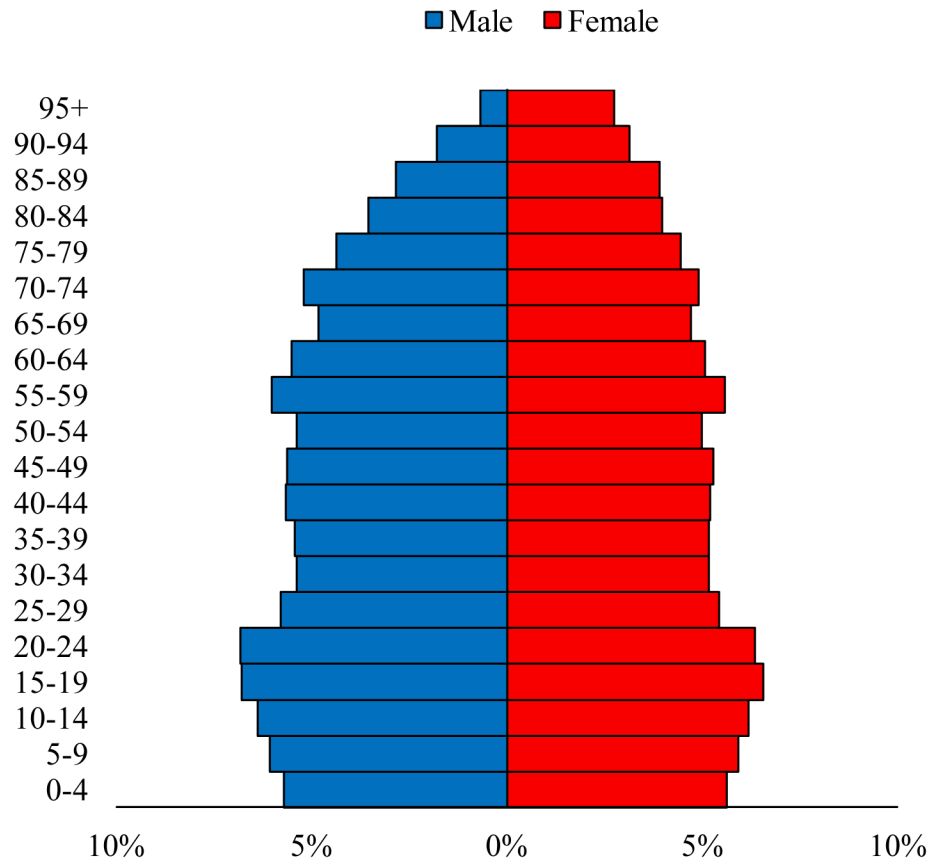

Population Pyramids of Ohio by County

Seneca County Projected Population Pyramid, 2050

Ohio Projected Population Pyramid, 2050

Go to: <http://scripps.muohio.edu/content/population-pyramids-ohio-county-2010-2050> to download individual population pyramids (PDF, J-PEG, TIFF formats available).

Note: Population pyramids display % of populations by 5 years age groups.

Citation: Mehdizadeh, S., Ritchey, P. N., Tipsuk, P., & Yamashita, T. (2012). Population Pyramids of Ohio by County. Scripps Gerontology Center, Miami University, Oxford, OH.