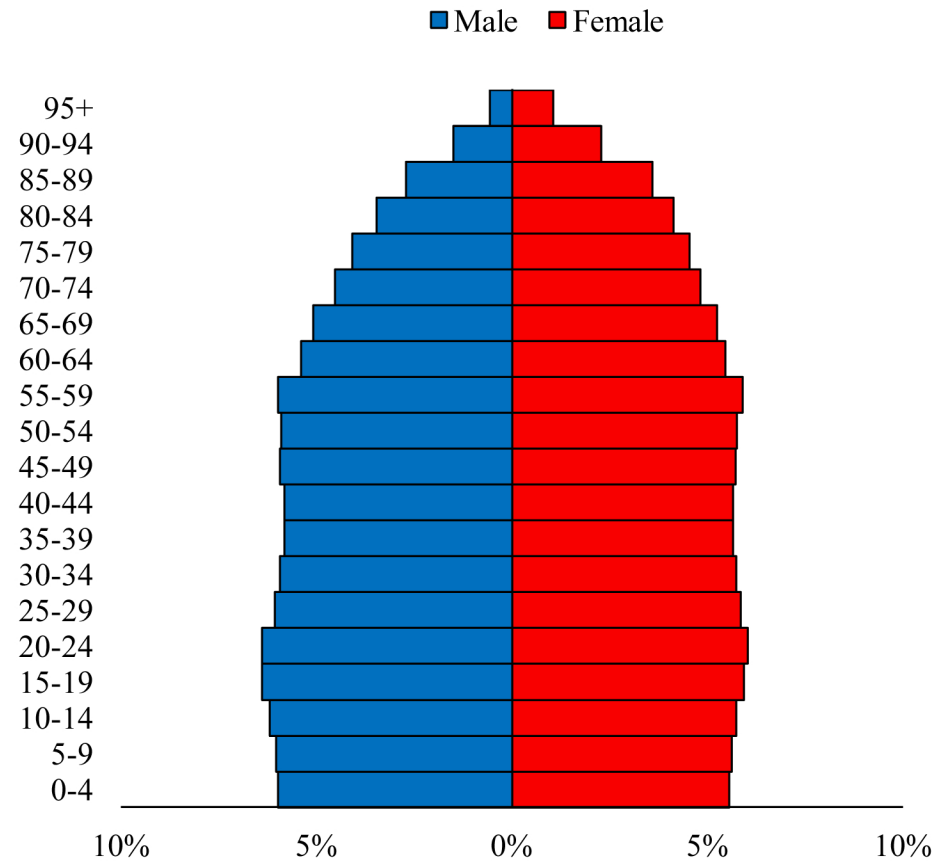

Population Pyramids of Ohio by County

Seneca County Projected Population Pyramid, 2050

Ohio Projected Population Pyramid, 2050

Go to: <http://scripps.muohio.edu/content/population-pyramids-ohio-county-2010-2050> to download individual population pyramids (PDF, J-PEG, TIFF formats available).

Note: Population pyramids display % of populations by 5 years age groups.

Citation: Mehdizadeh, S., Ritchey, P. N., Tipsuk, P., & Yamashita, T. (2012). Population Pyramids of Ohio by County. Scripps Gerontology Center, Miami University, Oxford, OH.